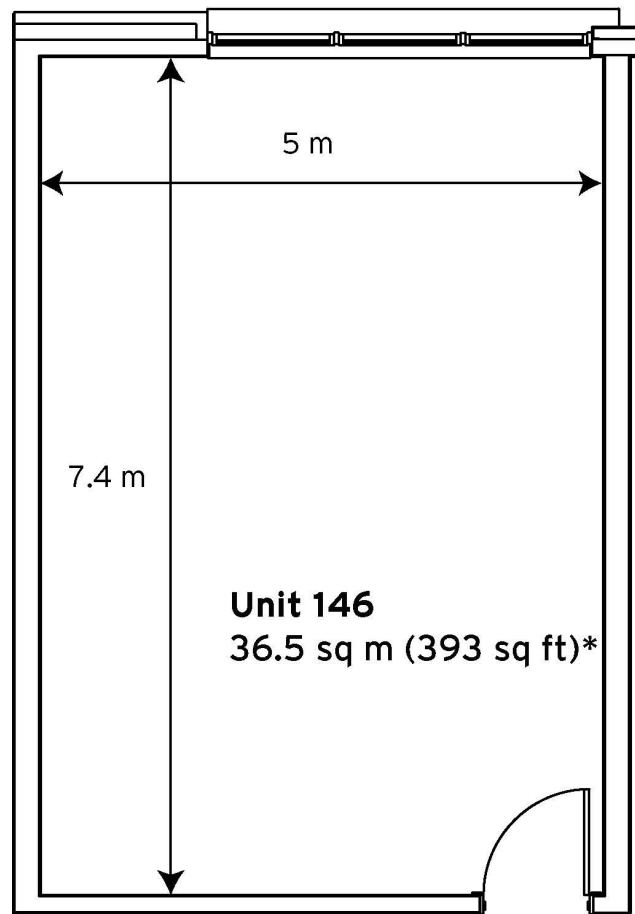

Milton Keynes Business Centre

First Floor—Unit 146
36.5sq m (393 sq ft)*

Milton Keynes Business Centre
Foxhunter Drive
Linford Wood
Milton Keynes
Buckinghamshire
MK14 6GD
01908 698700

*Approximate Measurements

Not to scale

Space for growing businesses

www.capitalspace.co.uk

Milton Keynes Business Centre

First Floor—Unit 146
36.5sq m (393 sq ft)*

Ground Floor

First Floor

Reception Building