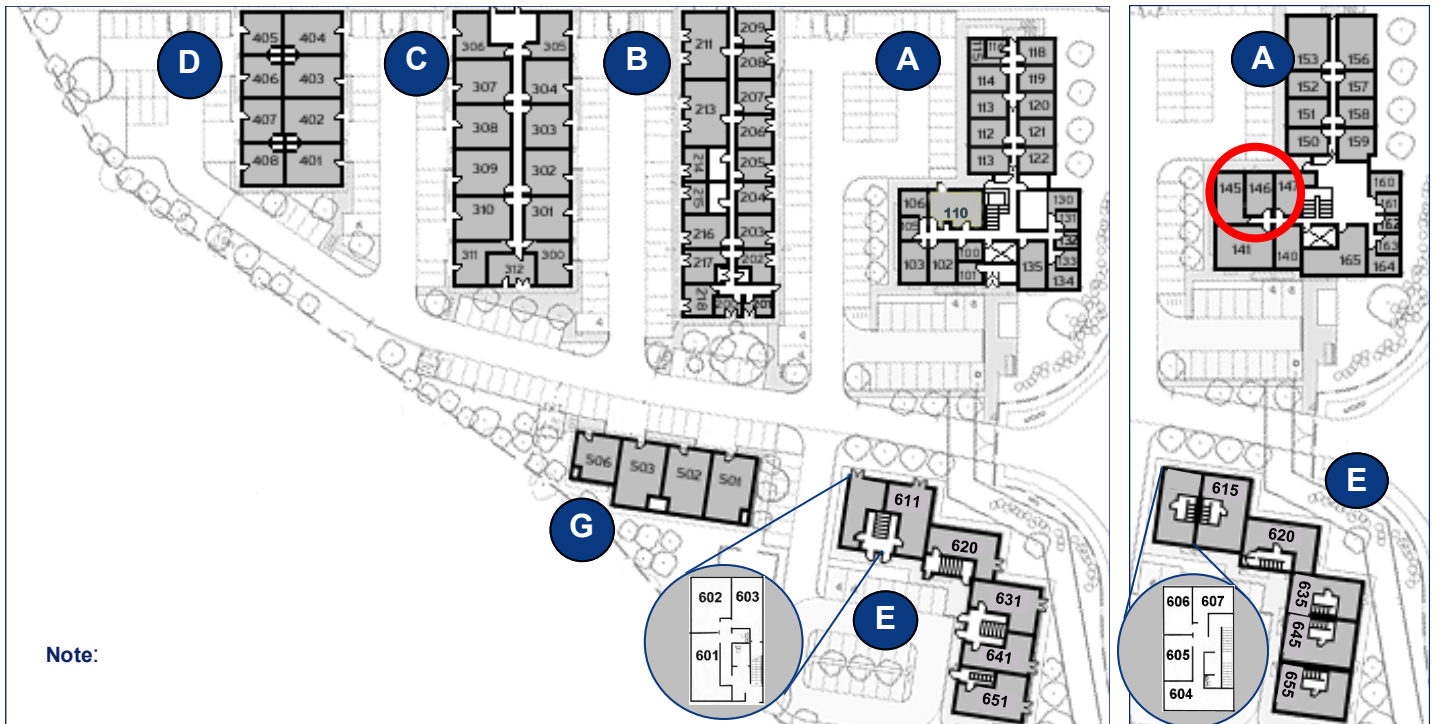

Milton Keynes Business Centre

First Floor—Unit 146
36.5sq m (393 sq ft)*

Milton Keynes Business Centre
Foxhunter Drive
Linford Wood
Milton Keynes
Buckinghamshire
MK14 6GD
01908 698700

*Approximate Measurements

Not to scale

Space for growing businesses

www.capitalspace.co.uk

Milton Keynes Business Centre

First Floor—Unit 146
36.5sq m (393 sq ft)*

Ground Floor

First Floor

Reception Building