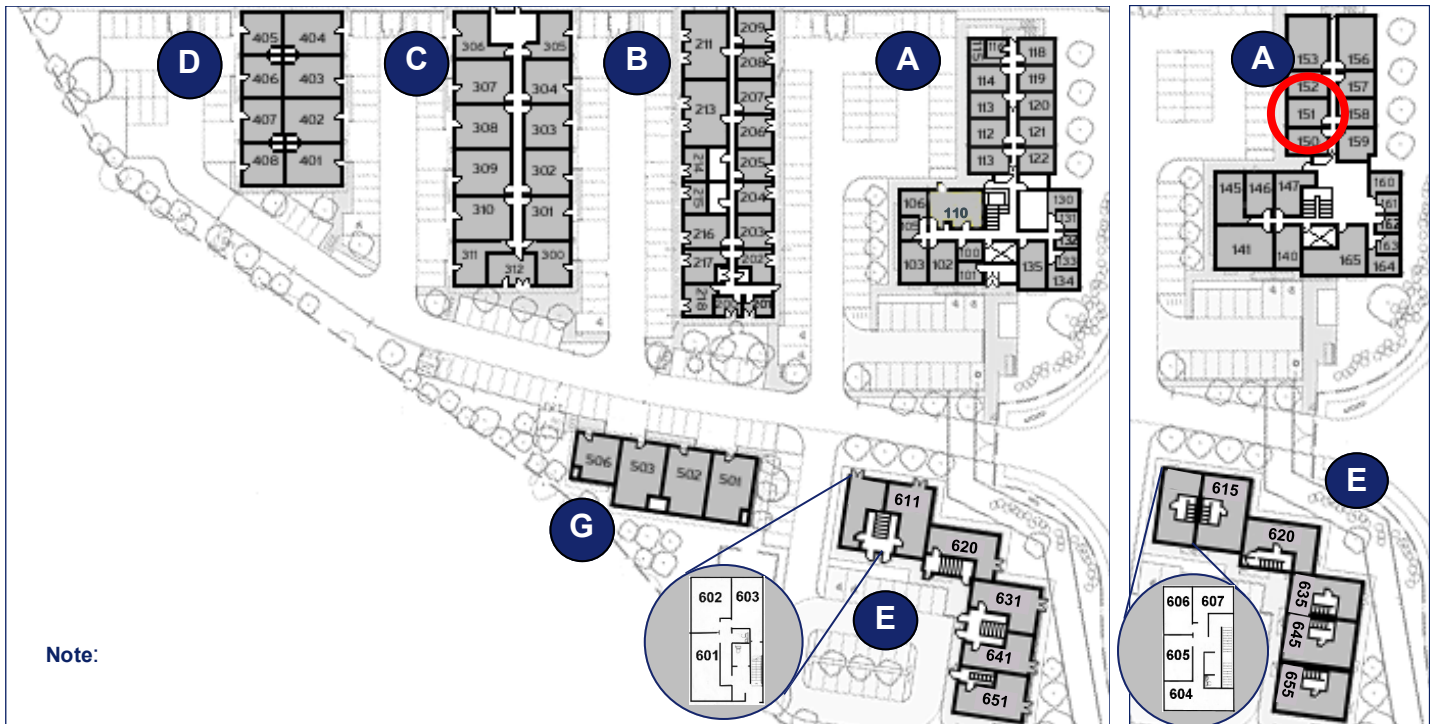

Milton Keynes Business Centre

First Floor—Unit 151
(34.1sq m (367 sq ft))*

Milton Keynes Business Centre
Foxhunter Drive
Linford Wood
Milton Keynes
Buckinghamshire
MK14 6GD
01908 698700

*Approximate Measurements

Not to scale

Space for growing businesses

www.capitalspace.co.uk

Milton Keynes Business Centre

First Floor—Unit 151
(34.1sq m (367 sq ft))*

Ground Floor

First Floor

Reception Building