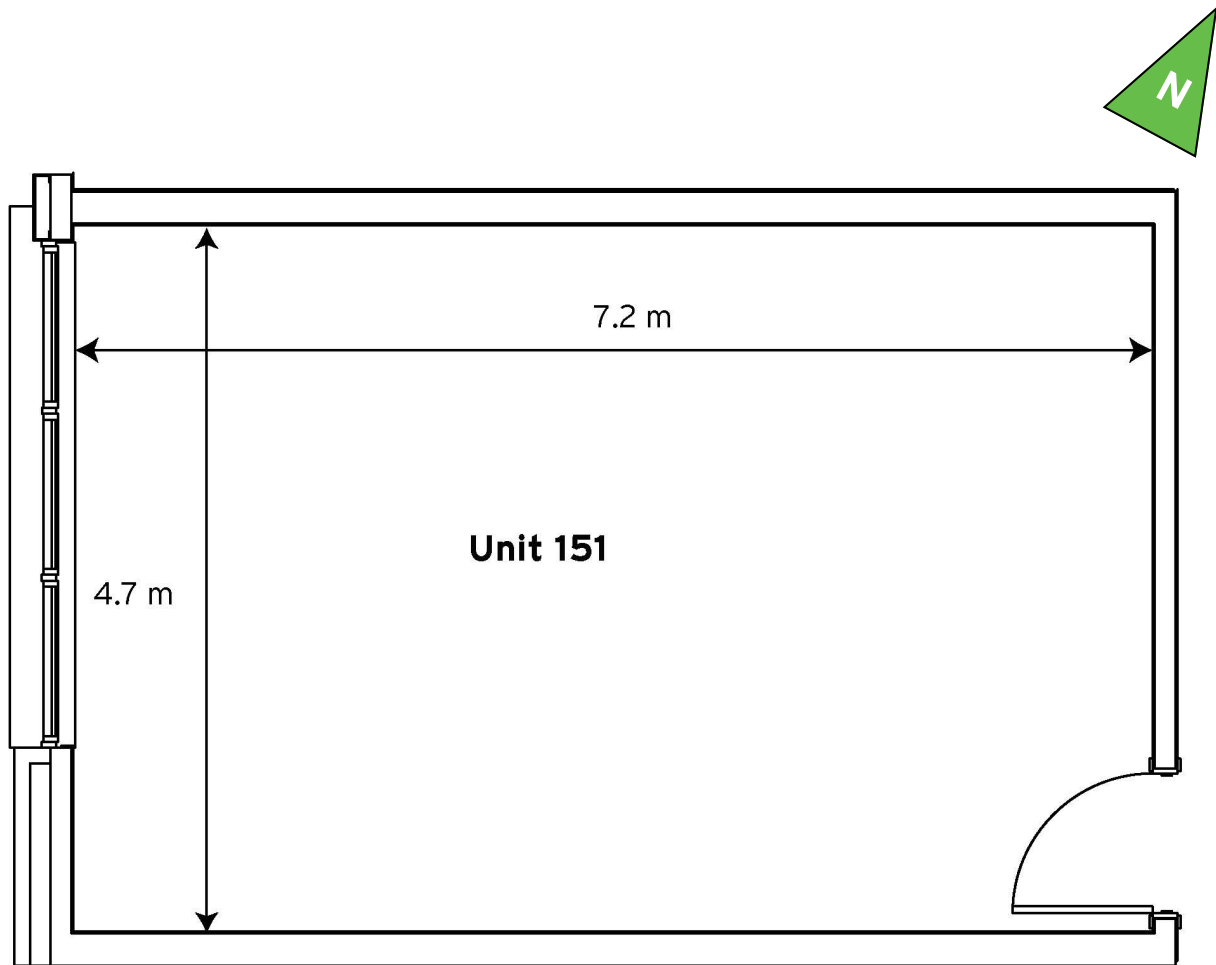

Milton Keynes Business Centre

First Floor—Unit 151
(34.1sq m (367 sq ft))*

Milton Keynes Business Centre
Foxhunter Drive
Linford Wood
Milton Keynes
Buckinghamshire
MK14 6GD
01908 698700

*Approximate Measurements

Not to scale

Space for growing businesses

www.capitalspace.co.uk

Milton Keynes Business Centre

First Floor—Unit 151
(34.1sq m (367 sq ft))*

Ground Floor

First Floor

Reception Building