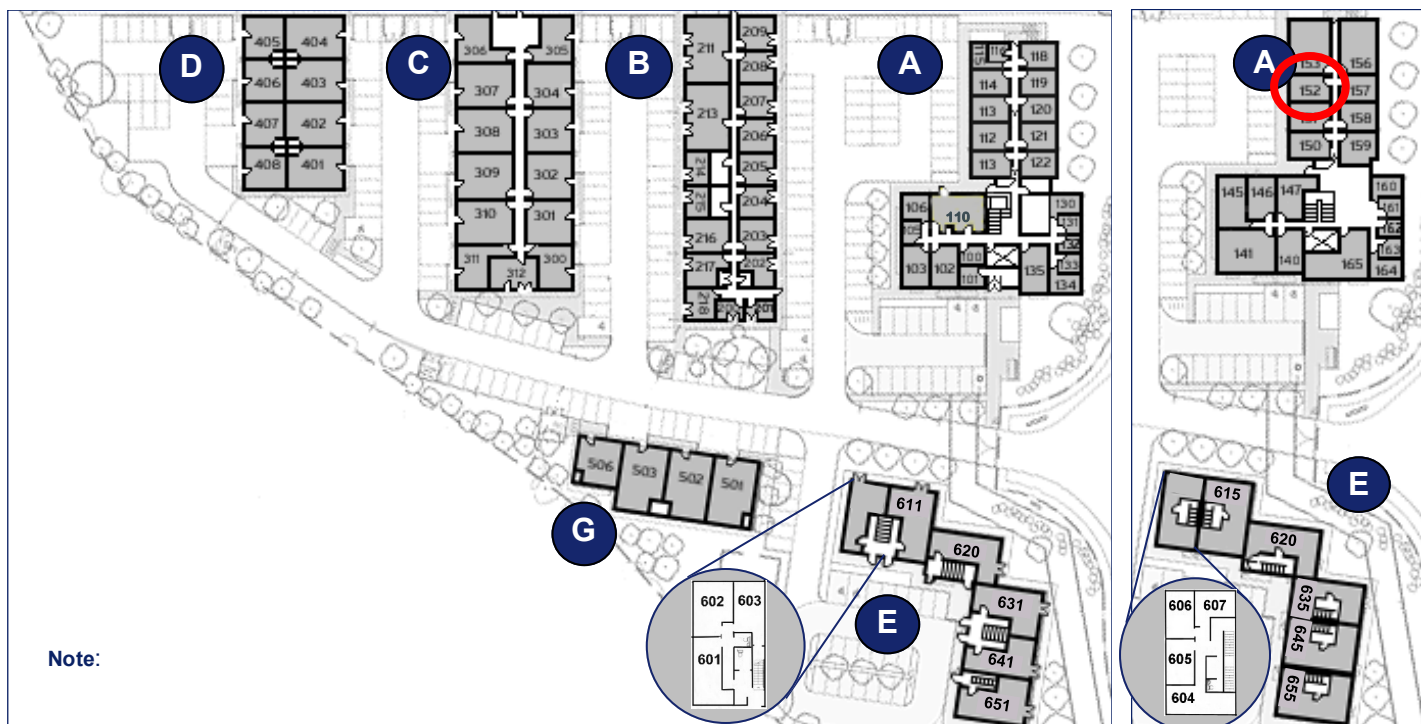

Not to scale

Space for growing businesses

www.capitalspace.co.uk

Milton Keynes Business Centre

First Floor—Unit 152
33.8sq m (364 sq ft)*

Ground Floor

First Floor

Reception Building