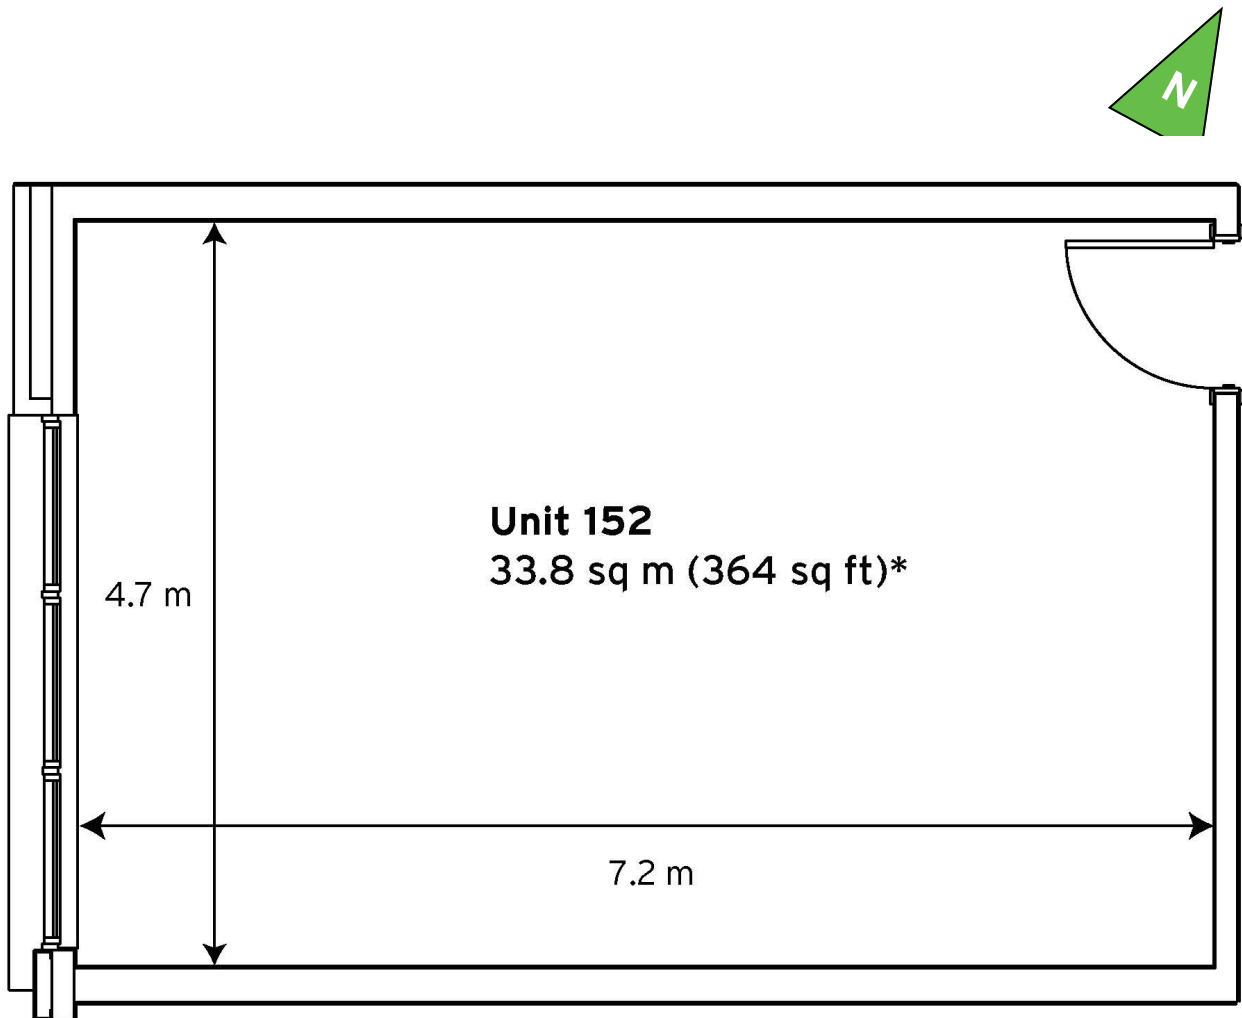

Milton Keynes Business Centre

First Floor—Unit 152
33.8sq m (364 sq ft)*

Milton Keynes Business Centre
Foxhunter Drive
Linford Wood
Milton Keynes
Buckinghamshire
MK14 6GD
01908 698700

*Approximate Measurements

Not to scale

Space for growing businesses

www.capitalspace.co.uk

Milton Keynes Business Centre

First Floor—Unit 152
33.8sq m (364 sq ft)*

Ground Floor

First Floor

Reception Building