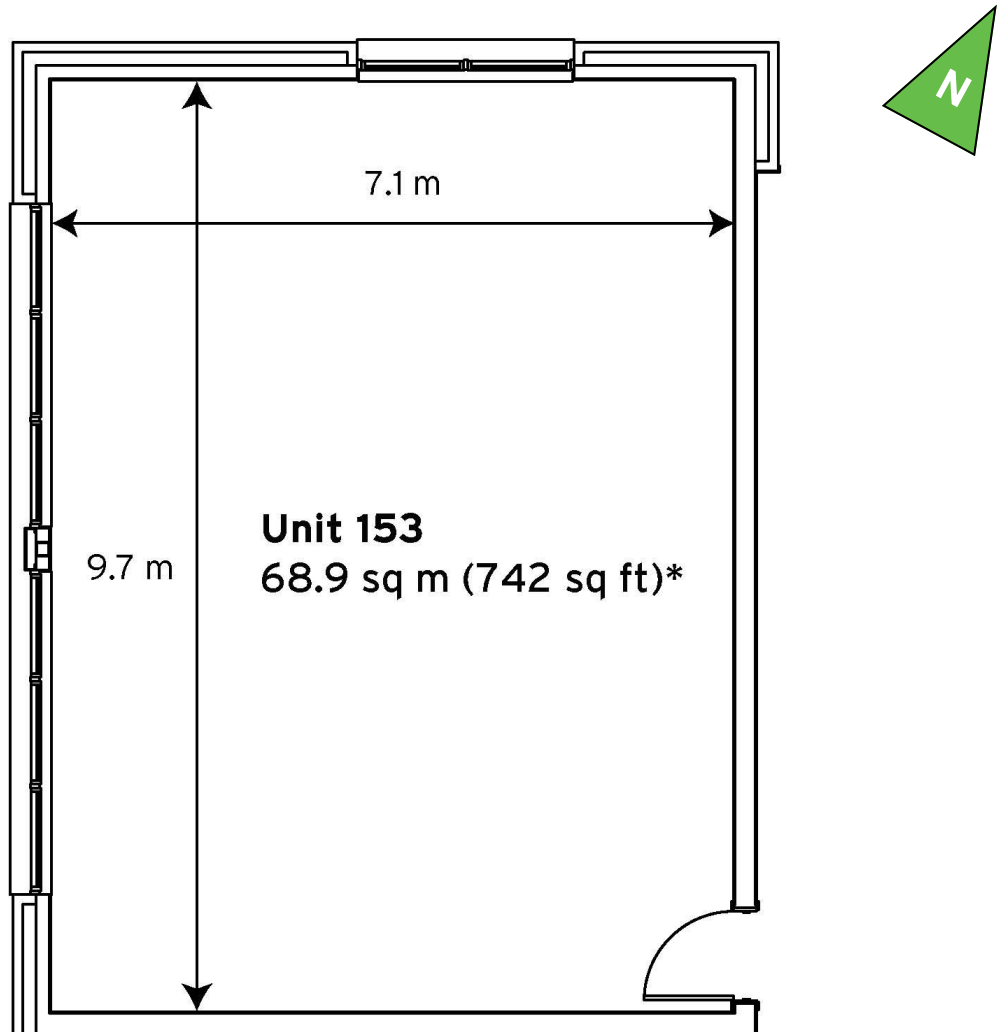

Milton Keynes Business Centre

First Floor—Unit 153
68.9sq m (742 sq ft)*

Milton Keynes Business Centre
Foxhunter Drive
Linford Wood
Milton Keynes
Buckinghamshire
MK14 6GD
01908 698700

*Approximate Measurements

Not to scale

Space for growing businesses

www.capitalspace.co.uk

Milton Keynes Business Centre

First Floor—Unit 153
68.9sq m (742 sq ft)*

Ground Floor

First Floor

Reception Building