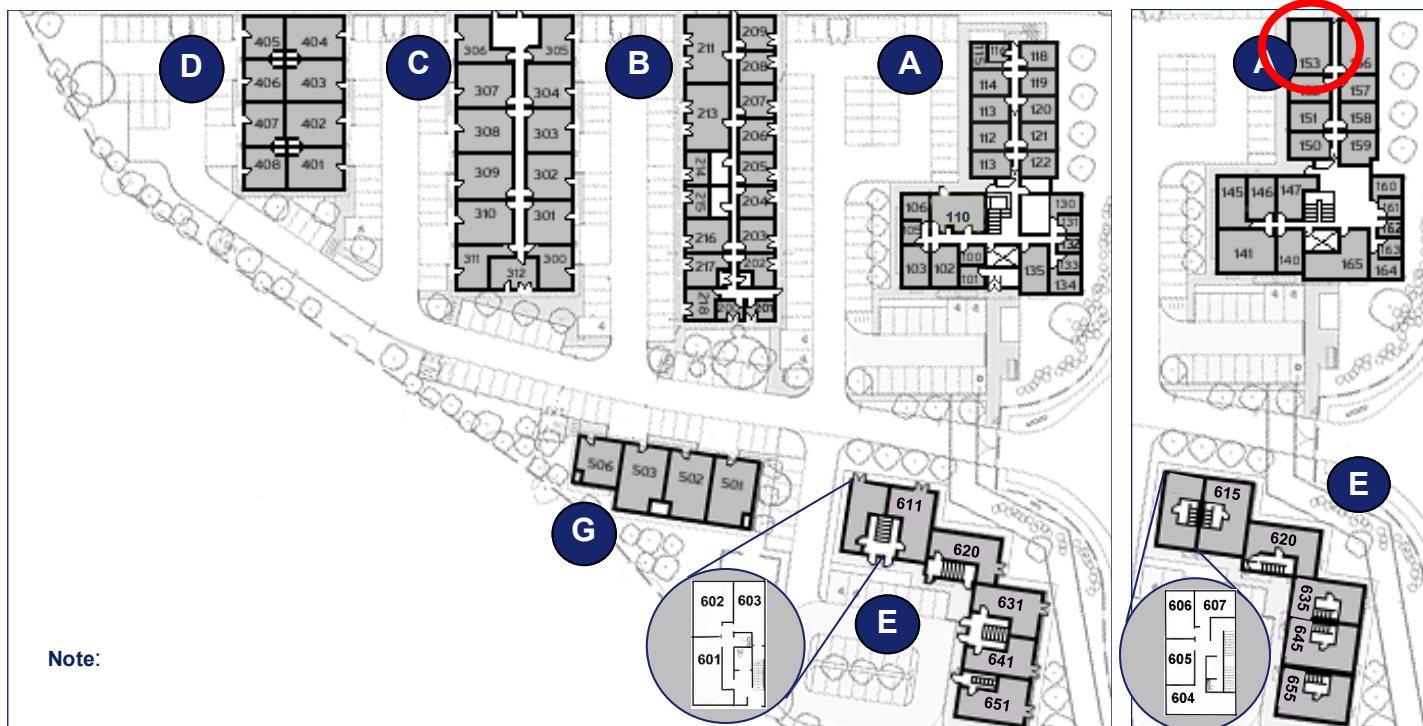

Not to scale

Space for growing businesses

www.capitalspace.co.uk

Milton Keynes Business Centre

First Floor—Unit 153
68.9sq m (742 sq ft)*

Ground Floor

First Floor

Reception Building