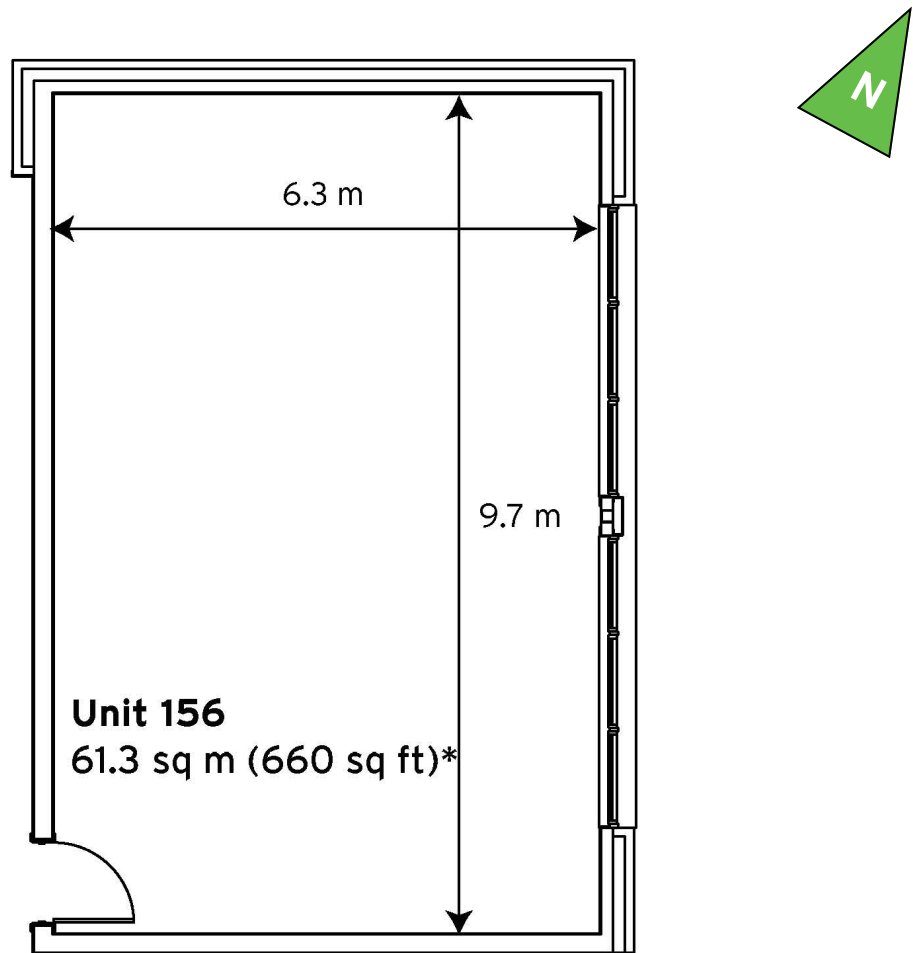

Milton Keynes Business Centre

First Floor—Unit 156
61.3sq m (660 sq ft)*

Milton Keynes Business Centre
Foxhunter Drive
Linford Wood
Milton Keynes
Buckinghamshire
MK14 6GD
01908 698700

*Approximate Measurements

Not to scale

Space for growing businesses

www.capitalspace.co.uk

Milton Keynes Business Centre

First Floor—Unit 156
61.3sq m (660 sq ft)*

Ground Floor

First Floor

Reception Building