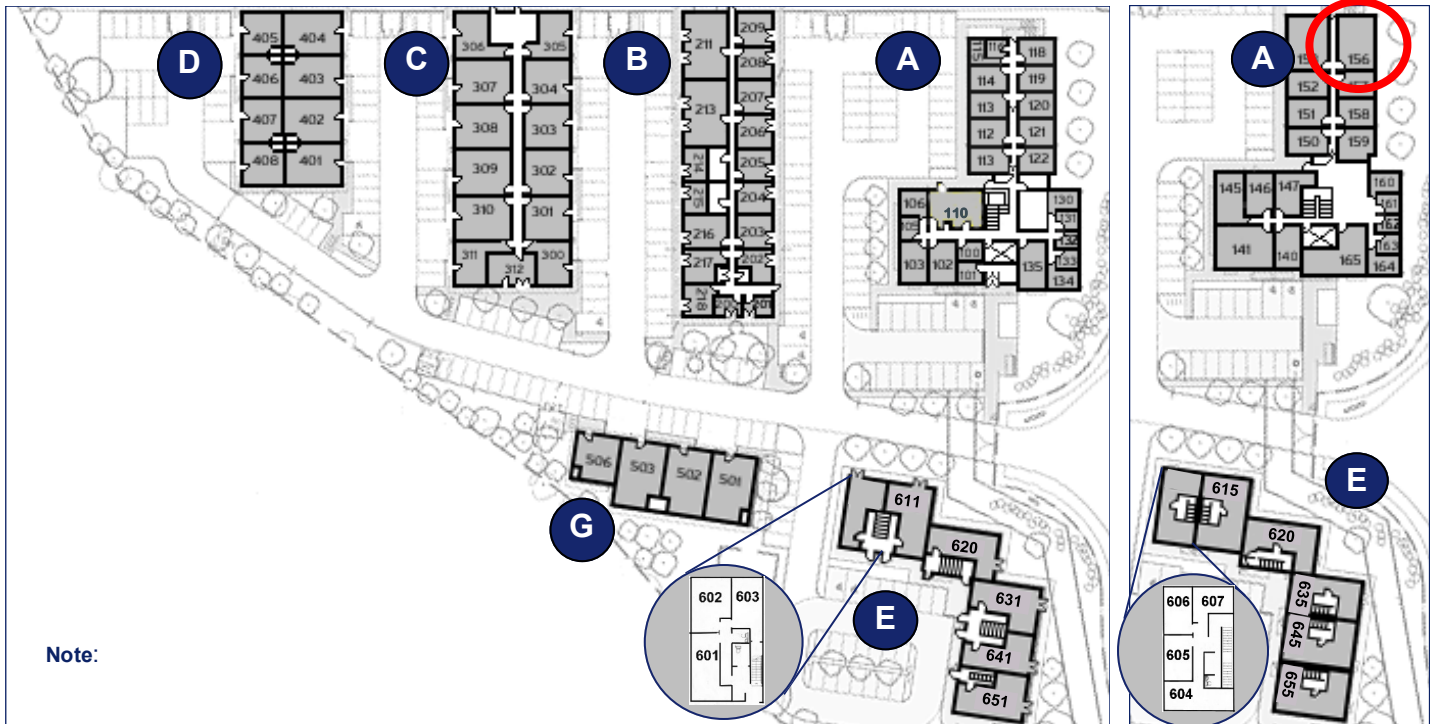

Milton Keynes Business Centre

First Floor—Unit 156
61.3sq m (660 sq ft)*

Milton Keynes Business Centre
Foxhunter Drive
Linford Wood
Milton Keynes
Buckinghamshire
MK14 6GD
01908 698700

*Approximate Measurements

Not to scale

Space for growing businesses

www.capitalspace.co.uk

Milton Keynes Business Centre

First Floor—Unit 156
61.3sq m (660 sq ft)*

Ground Floor

First Floor

Reception Building