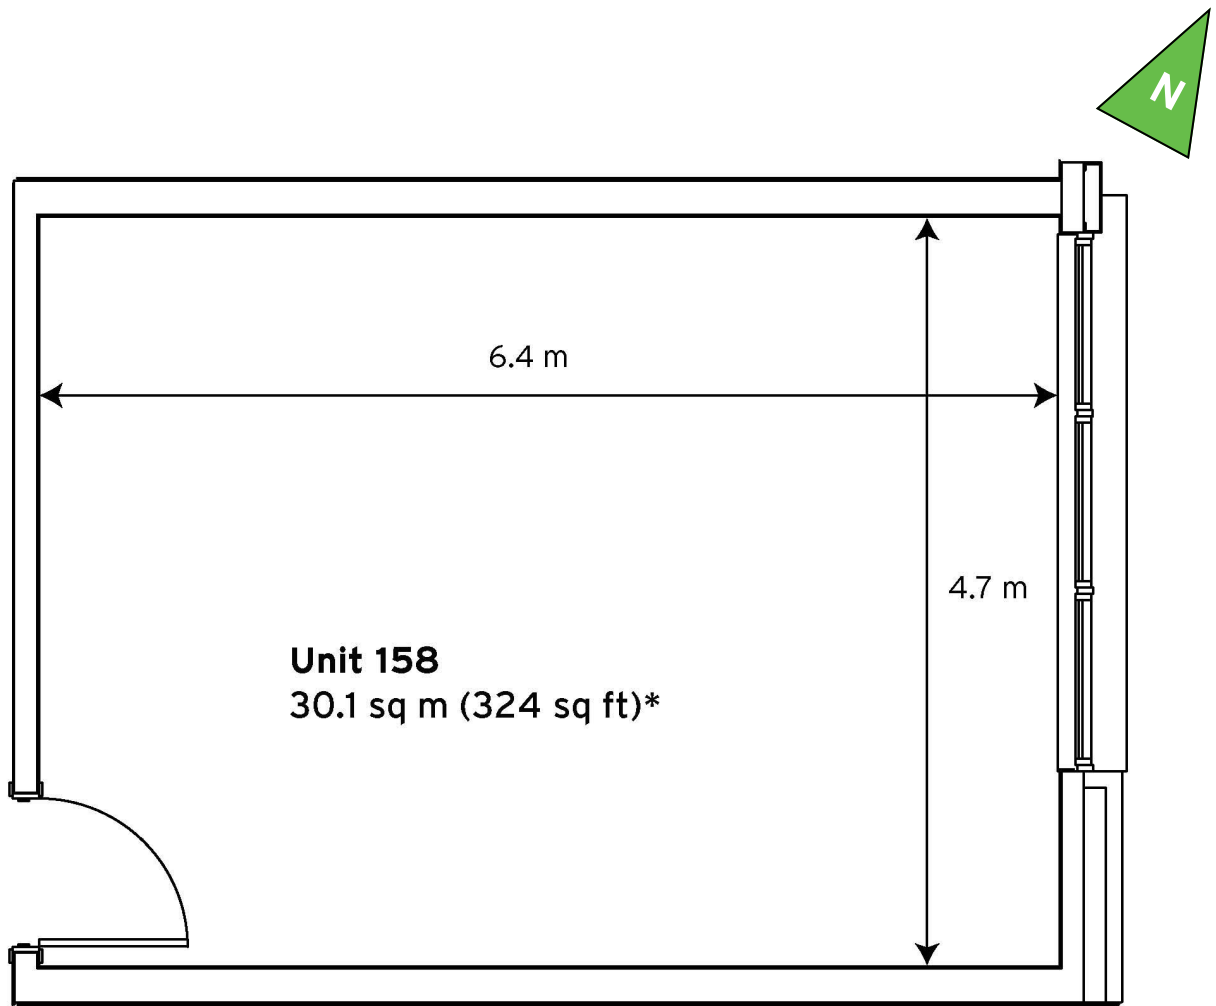

# Milton Keynes Business Centre

**First Floor—Unit 158**  
30.1sq m (324 sq ft)\*

**Milton Keynes Business Centre**  
Foxhunter Drive  
Linford Wood  
Milton Keynes  
Buckinghamshire  
MK14 6GD  
01908 698700

\*Approximate Measurements

Not to scale

Space for growing businesses

[www.capitalspace.co.uk](http://www.capitalspace.co.uk)

# Milton Keynes Business Centre

First Floor—Unit 158  
30.1sq m (324 sq ft)\*

Ground Floor

First Floor

Reception Building

Centre Reception

Meeting Room

**Milton Keynes Business Centre**  
Foxhunter Drive  
Linford Wood  
Milton Keynes  
Buckinghamshire  
MK14 6GD