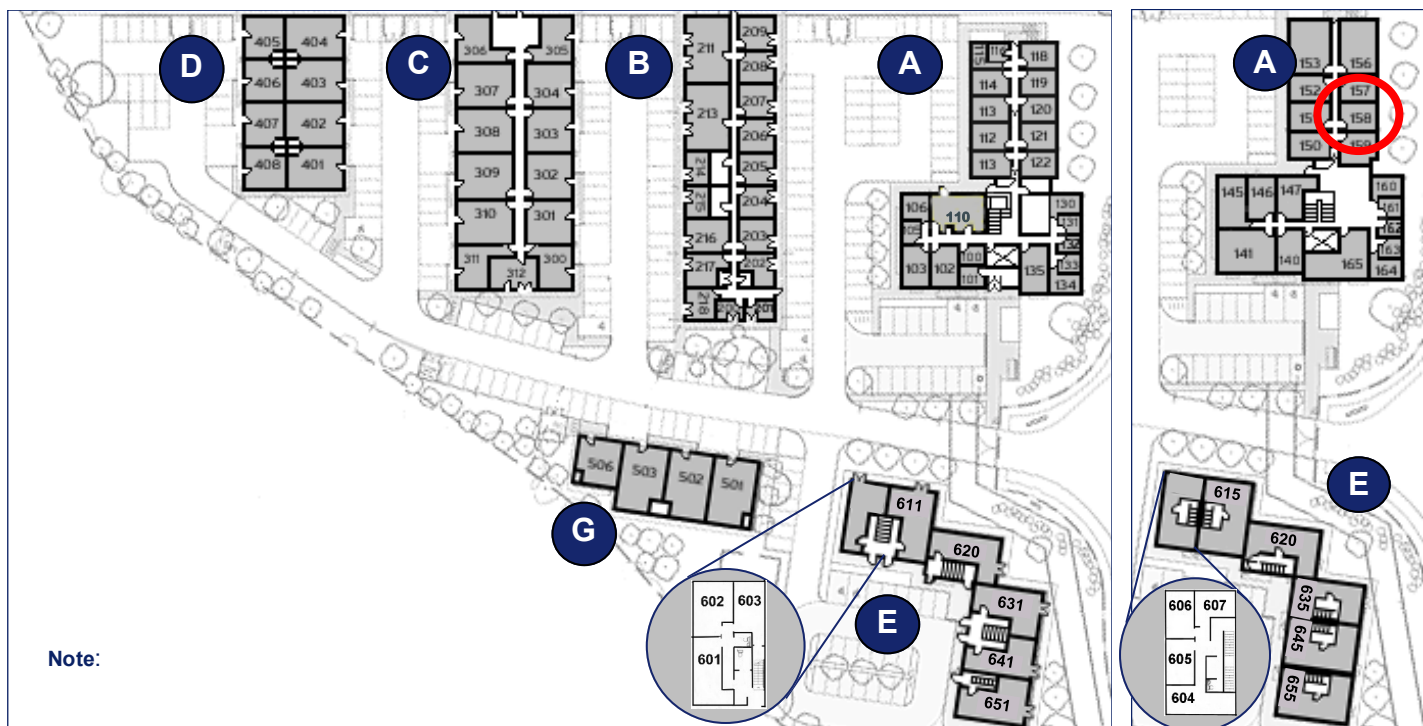

\*Approximate Measurements

Not to scale

Space for growing businesses

[www.capitalspace.co.uk](http://www.capitalspace.co.uk)

# Milton Keynes Business Centre

First Floor—Unit 158  
30.1sq m (324 sq ft)\*

Ground Floor

First Floor

Reception Building

Centre Reception

Meeting Room

**Milton Keynes Business Centre**  
Foxhunter Drive  
Linford Wood  
Milton Keynes  
Buckinghamshire  
MK14 6GD