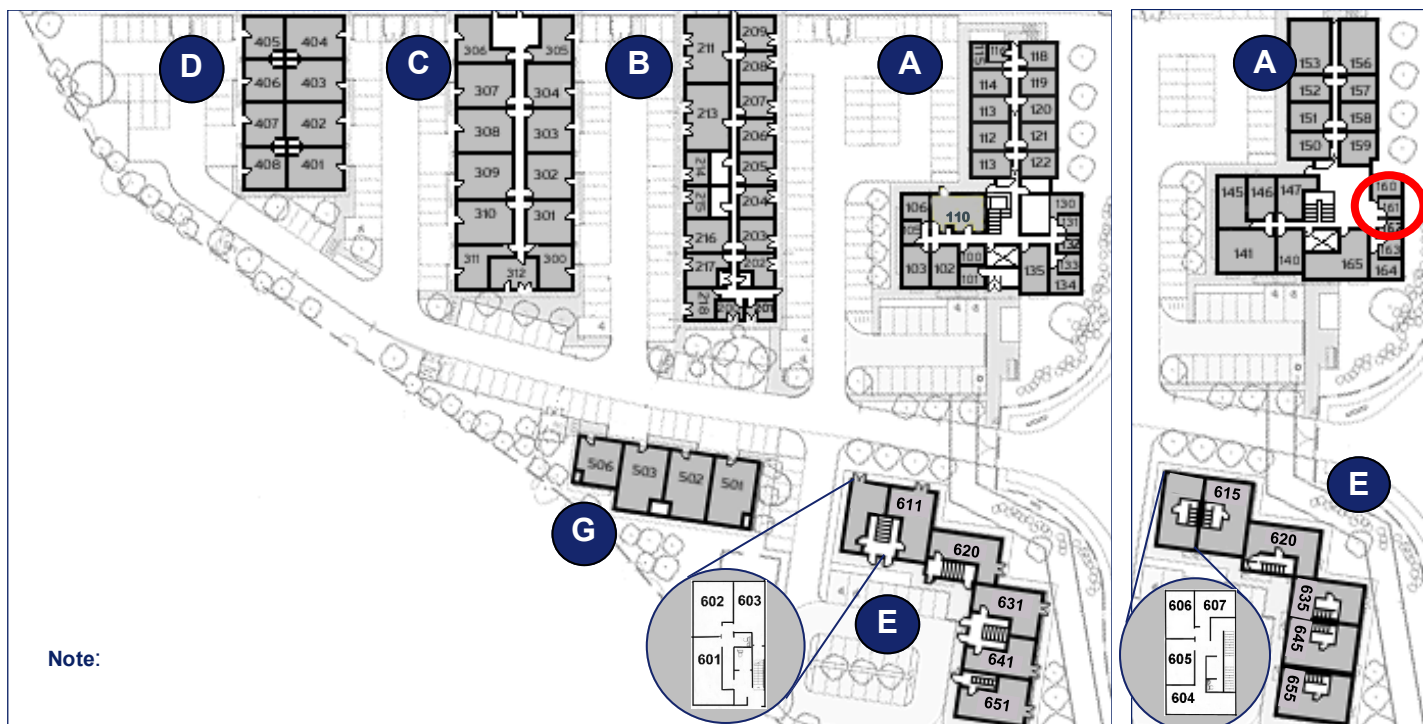

Not to scale

Space for growing businesses

www.capitalspace.co.uk

Milton Keynes Business Centre

First Floor—Unit 161
15.1sq m (162 sq ft)*

Ground Floor

First Floor

Reception Building