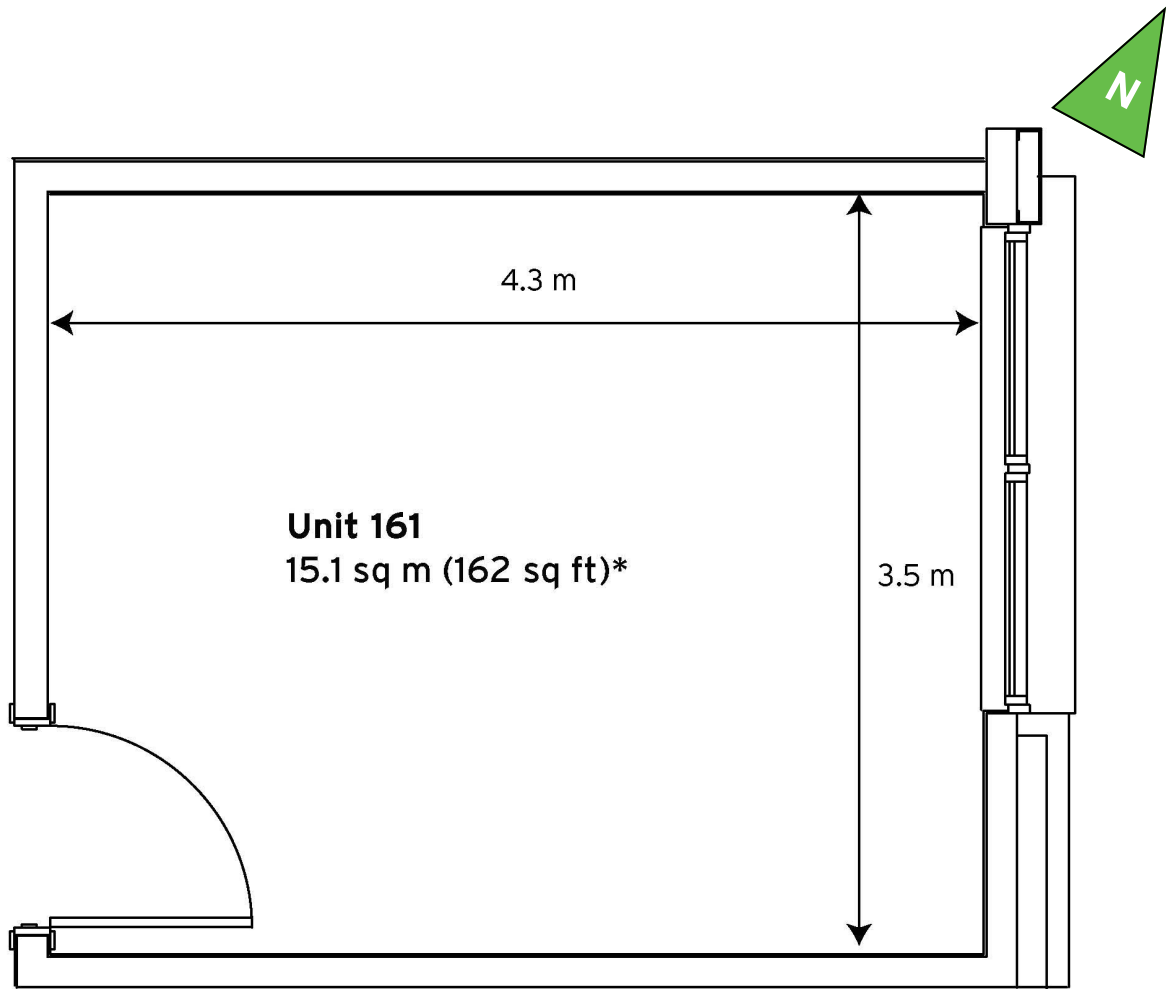

Milton Keynes Business Centre

First Floor—Unit 161
15.1sq m (162 sq ft)*

Milton Keynes Business Centre
Foxhunter Drive
Linford Wood
Milton Keynes
Buckinghamshire
MK14 6GD
01908 698700

*Approximate Measurements

Not to scale

Space for growing businesses

www.capitalspace.co.uk

Milton Keynes Business Centre

First Floor—Unit 161
15.1sq m (162 sq ft)*

Ground Floor

First Floor

Reception Building