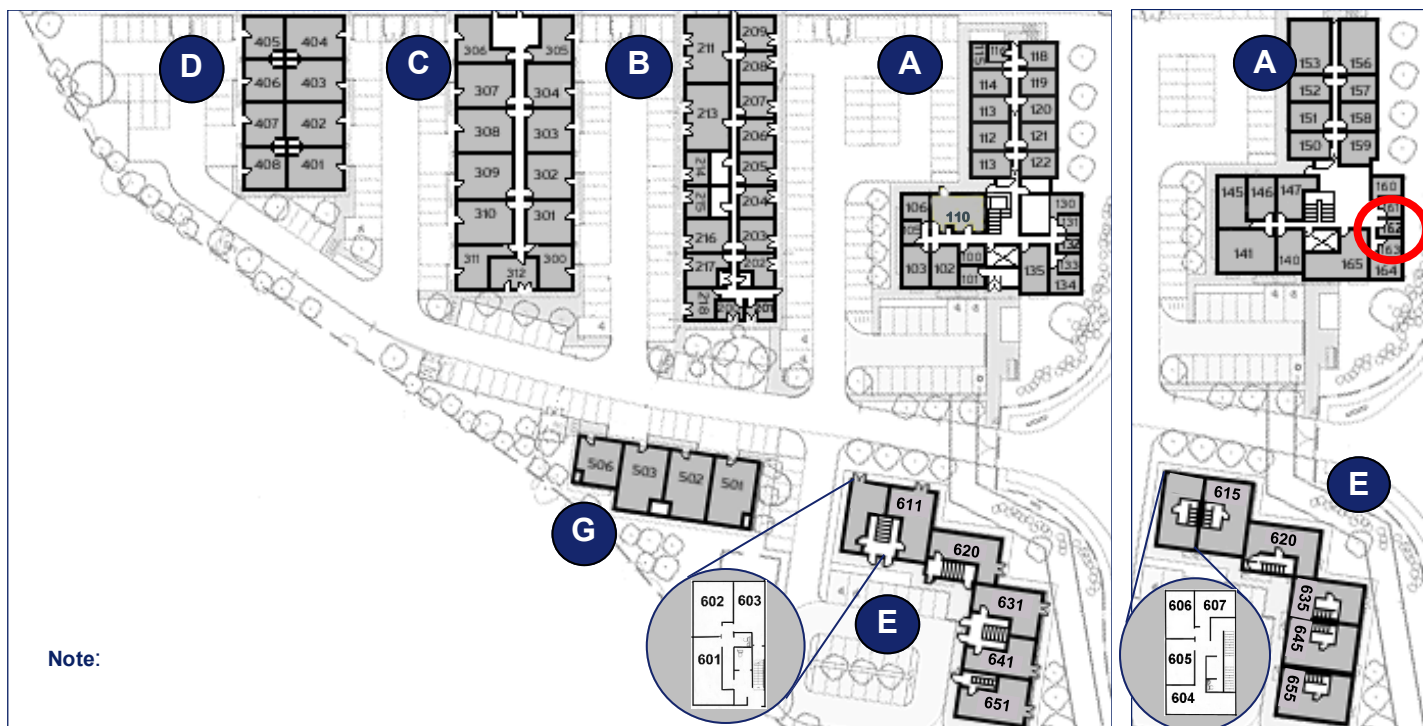

Not to scale

Space for growing businesses

www.capitalspace.co.uk

Milton Keynes Business Centre

First Floor—Unit 162
15.1sq m (162 sq ft)*

Note:

Ground Floor

First Floor