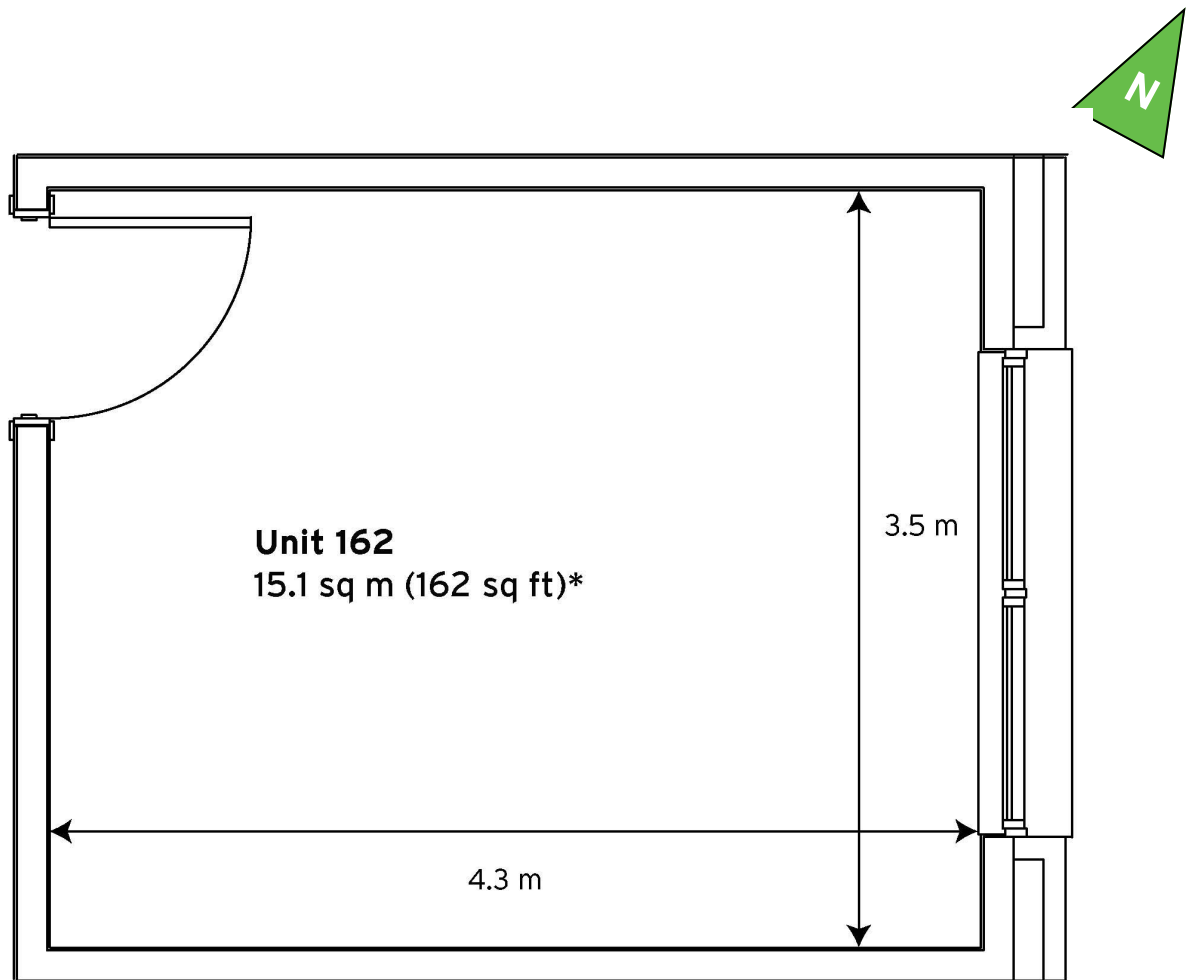

Milton Keynes Business Centre

First Floor—Unit 162
15.1sq m (162 sq ft)*

Milton Keynes Business Centre
Foxhunter Drive
Linford Wood
Milton Keynes
Buckinghamshire
MK14 6GD
01908 698700

*Approximate Measurements

Not to scale

Space for growing businesses

www.capitalspace.co.uk

Milton Keynes Business Centre

First Floor—Unit 162
15.1sq m (162 sq ft)*

Note:

Ground Floor

First Floor