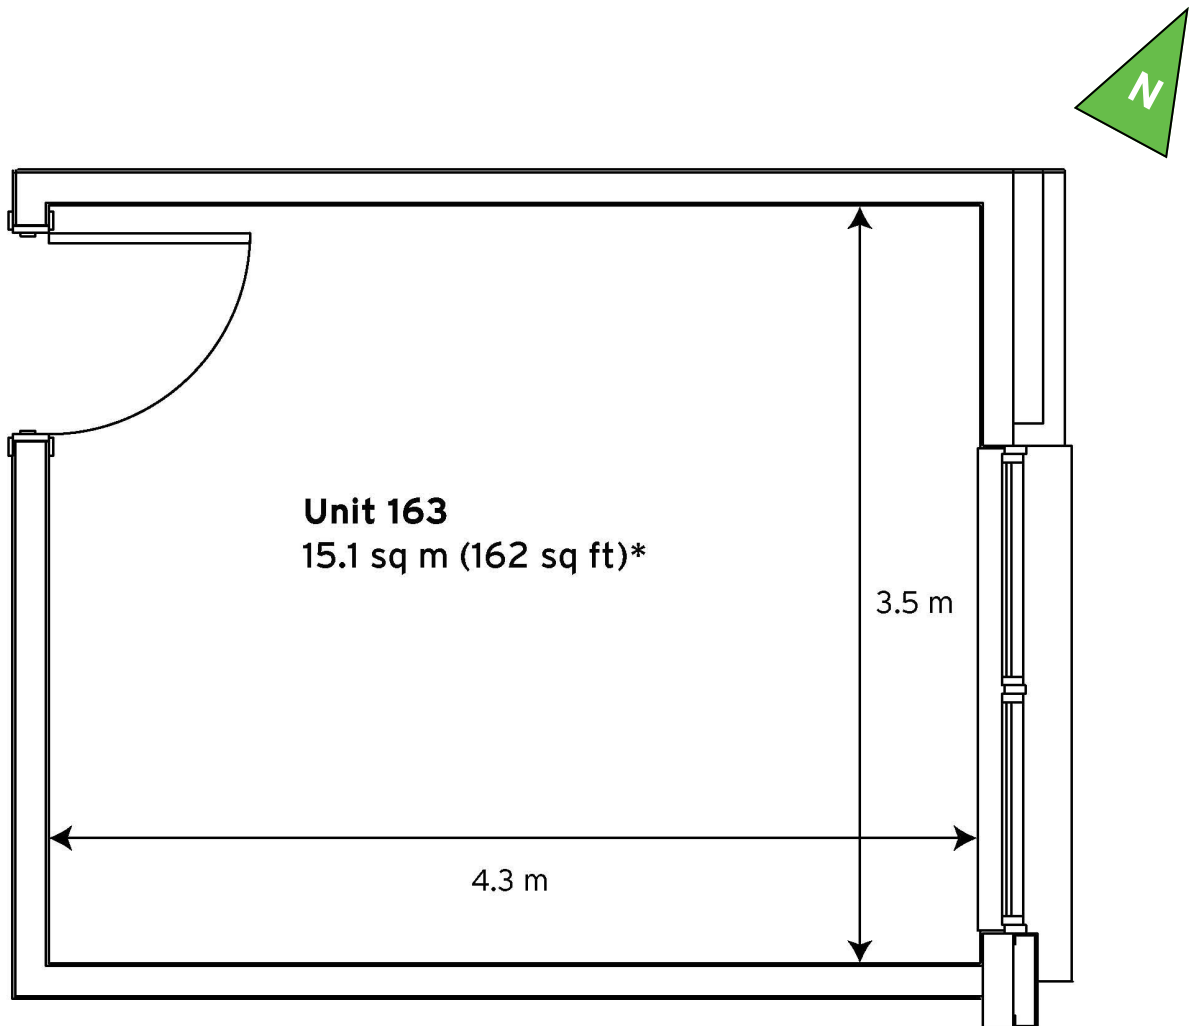

Milton Keynes Business Centre

First Floor—Unit 163
(15.1sq m (162 sq ft))*

Milton Keynes Business Centre
Foxhunter Drive
Linford Wood
Milton Keynes
Buckinghamshire
MK14 6GD
01908 698700

*Approximate Measurements

Not to scale

Space for growing businesses

www.capitalspace.co.uk

Milton Keynes Business Centre

First Floor—Unit 163
(15.1sq m (162 sq ft))*

Note:

Ground Floor

First Floor