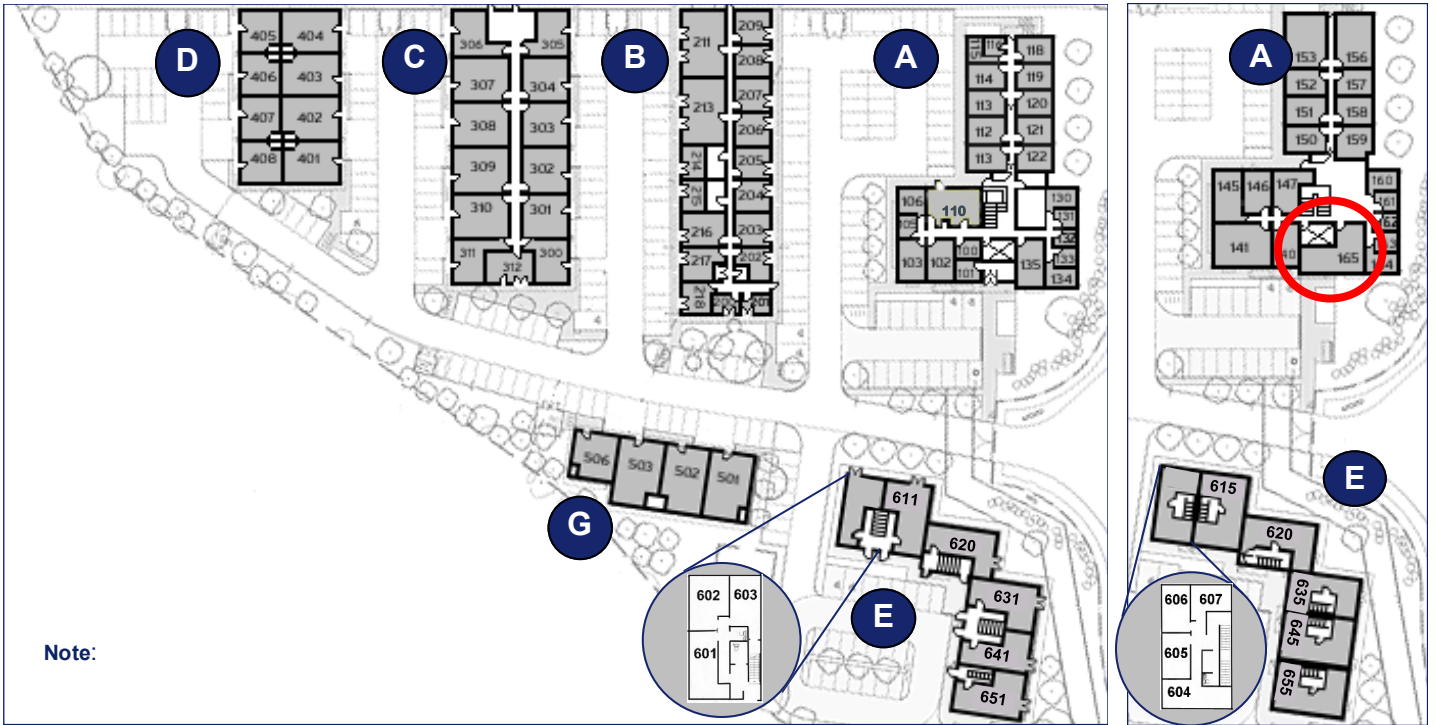

\*Approximate Measurements  
Not to scale

Space for growing businesses

[www.capitalspace.co.uk](http://www.capitalspace.co.uk)

# Milton Keynes Business Centre

First Floor—Unit 165  
74.0sq m (797 sq ft)\*

Ground Floor

First Floor

Reception Building

Centre Reception

Meeting Room

**Milton Keynes Business Centre**  
Foxhunter Drive  
Linford Wood  
Milton Keynes  
Buckinghamshire  
MK14 6GD