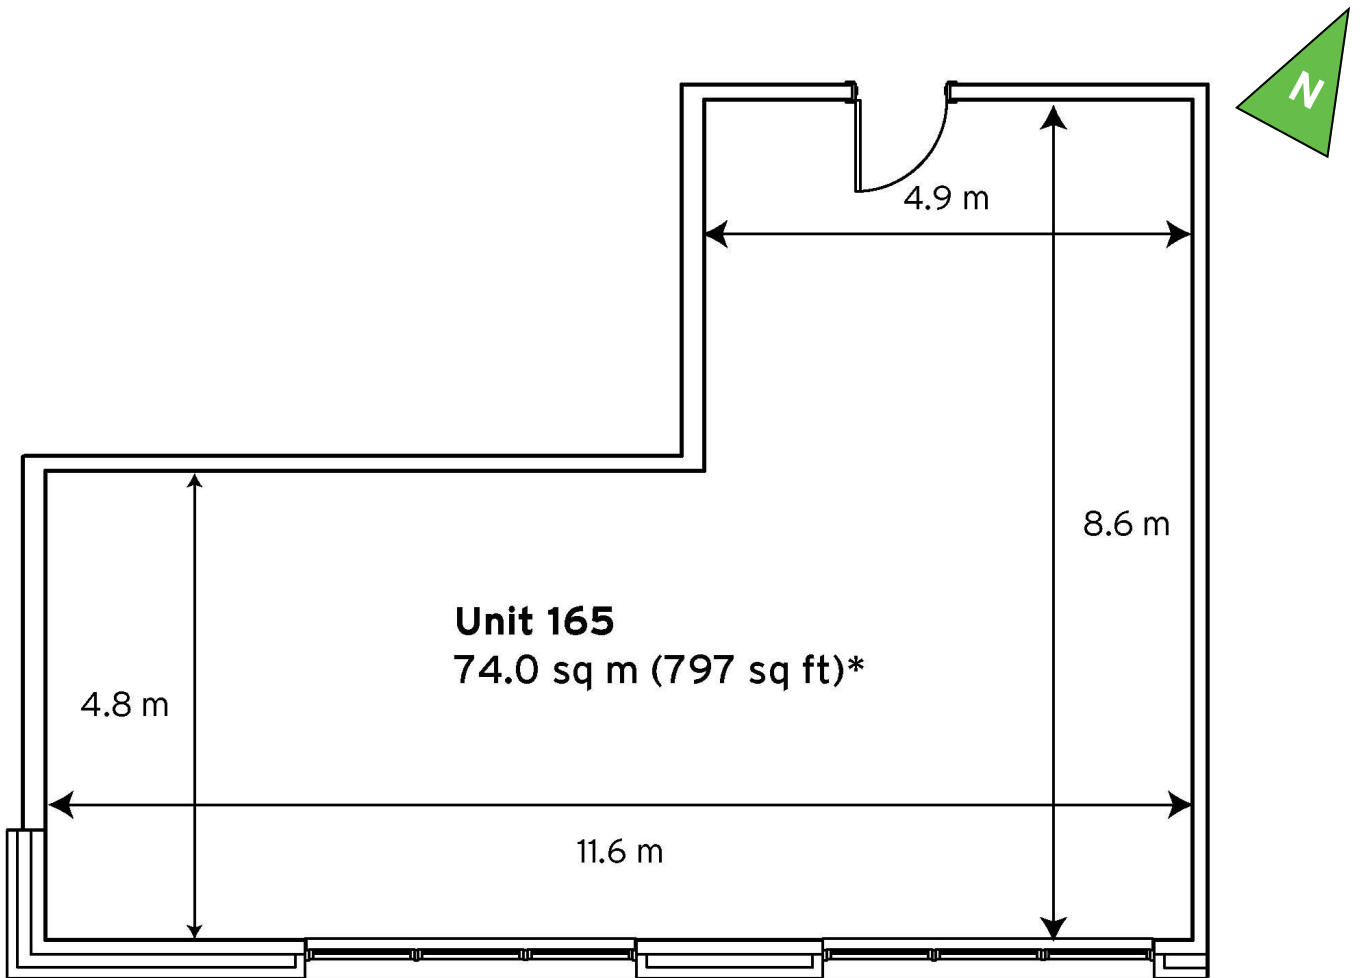

# Milton Keynes Business Centre

**First Floor—Unit 165**  
74.0sq m (797 sq ft)\*

**Milton Keynes Business Centre**  
Foxhunter Drive  
Linford Wood  
Milton Keynes  
Buckinghamshire  
MK14 6GD  
01908 698700

\*Approximate Measurements  
Not to scale

Space for growing businesses

[www.capitalspace.co.uk](http://www.capitalspace.co.uk)

# Milton Keynes Business Centre

First Floor—Unit 165  
74.0sq m (797 sq ft)\*

Ground Floor

First Floor

Reception Building

Centre Reception

Meeting Room

**Milton Keynes Business Centre**  
Foxhunter Drive  
Linford Wood  
Milton Keynes  
Buckinghamshire  
MK14 6GD