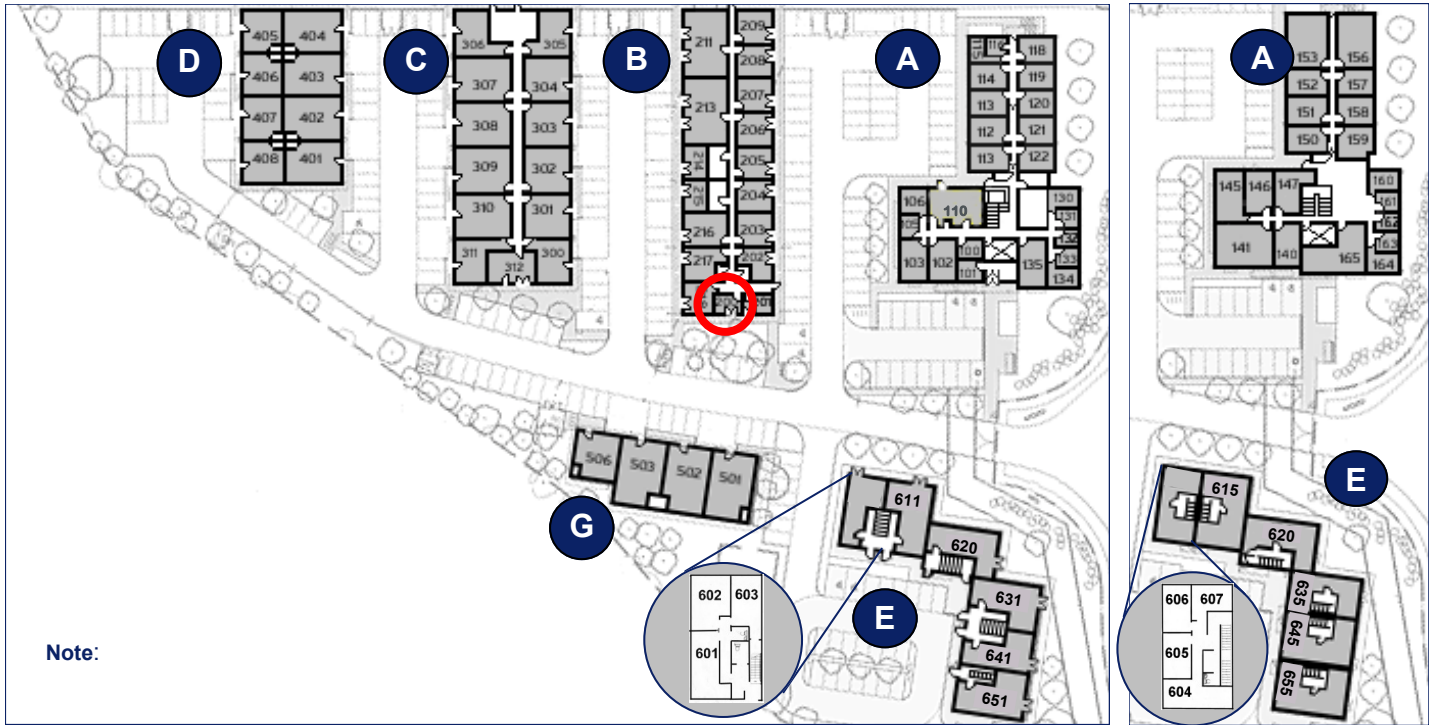

Milton Keynes Business Centre

Ground Floor—Unit 200
(24.1 m (259 sq ft)*

Milton Keynes Business Centre

Foxhunter Drive
Linford Wood
Milton Keynes
Buckinghamshire
MK14 6GD
01908 698700

*Approximate Measurements

Not to scale

Space for growing businesses

www.capitalspace.co.uk

Milton Keynes Business Centre

Ground Floor—Unit 200
(24.1 m (259 sq ft)*

Ground Floor

First Floor

Reception Building