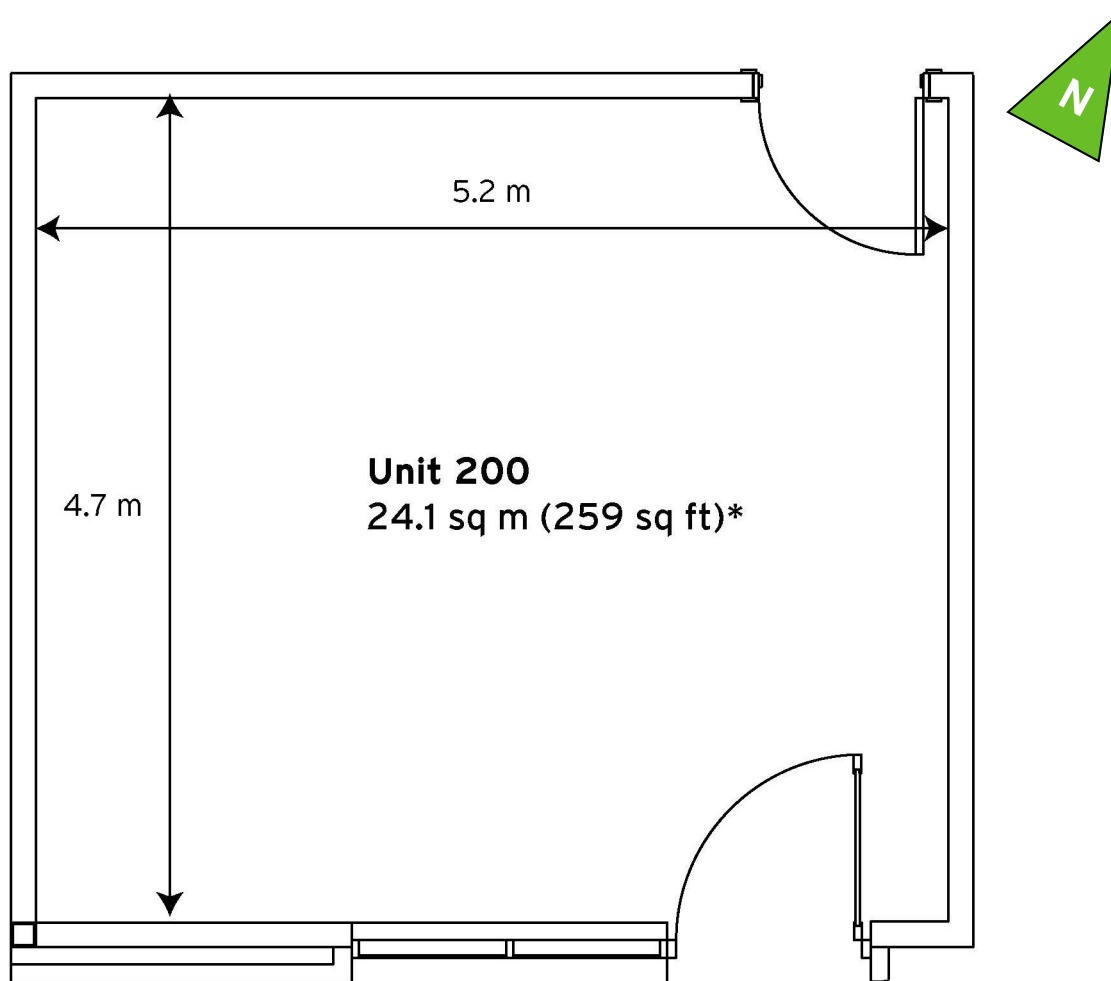

Milton Keynes Business Centre

Ground Floor—Unit 200
(24.1 m (259 sq ft)*

Milton Keynes Business Centre

Foxhunter Drive
Linford Wood
Milton Keynes
Buckinghamshire
MK14 6GD
01908 698700

*Approximate Measurements

Not to scale

Space for growing businesses

www.capitalspace.co.uk

Milton Keynes Business Centre

Ground Floor—Unit 200
(24.1 m (259 sq ft)*

Ground Floor

First Floor

Reception Building