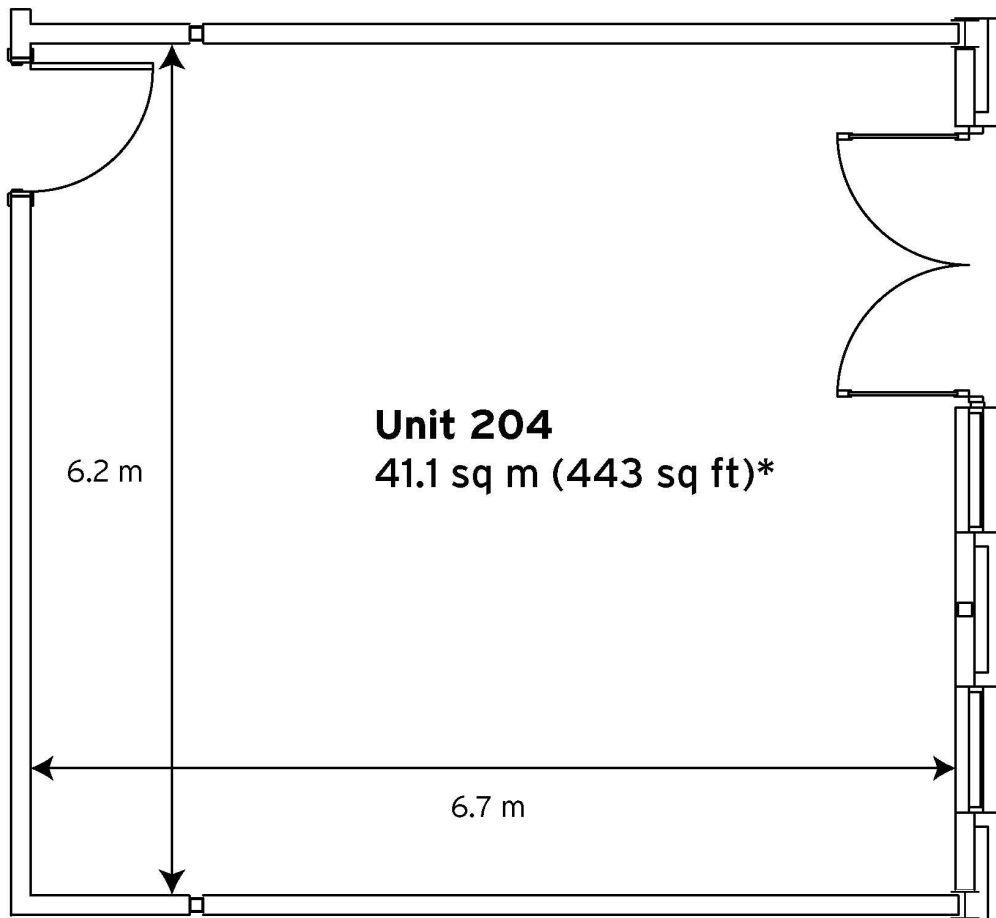

Milton Keynes Business Centre

Ground Floor—Unit 204
(41.1 sq m (443 sq ft))*

Milton Keynes Business Centre
Foxhunter Drive
Linford Wood
Milton Keynes
Buckinghamshire
MK14 6GD
01908 698700

*Approximate Measurements

Not to scale

Space for growing businesses

www.capitalspace.co.uk

Milton Keynes Business Centre

Ground Floor—Unit 204
(41.1 sq m (443 sq ft))*

Ground Floor

First Floor

Reception Building