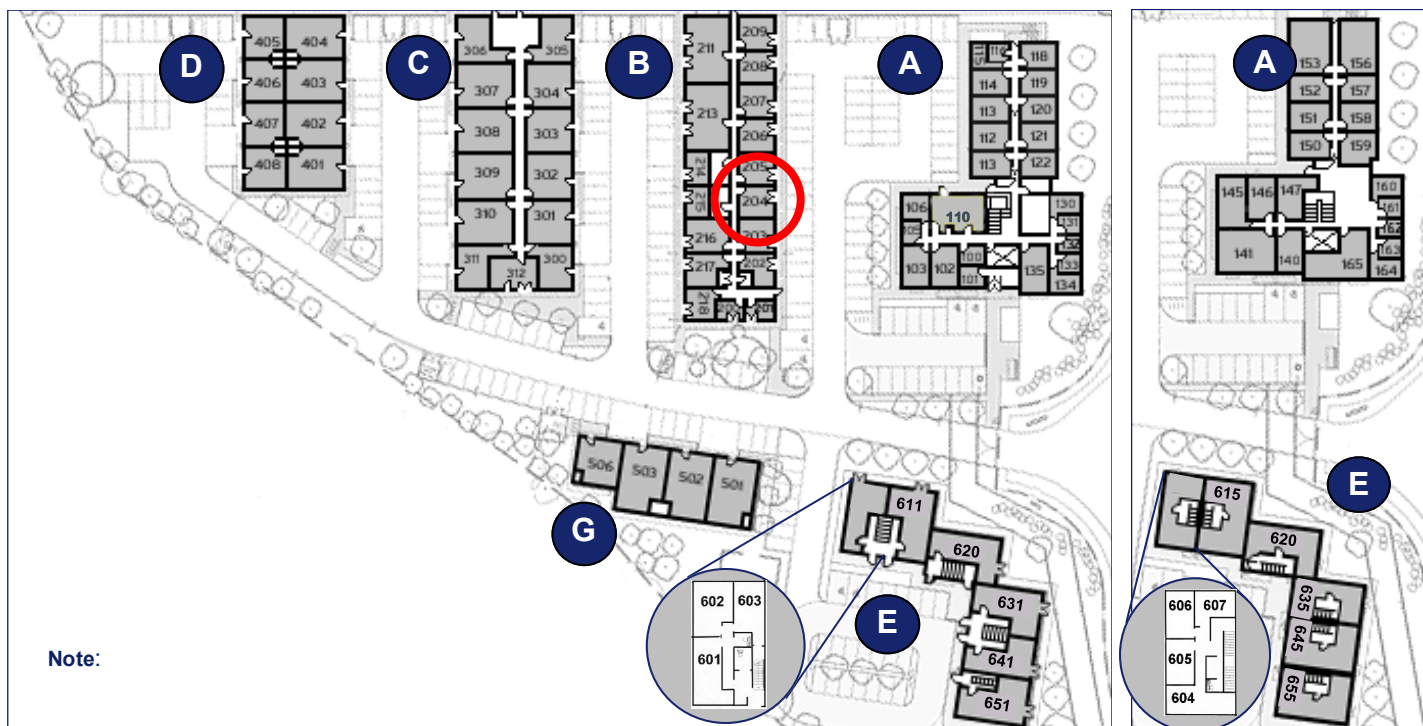

Not to scale

Space for growing businesses

www.capitalspace.co.uk

Milton Keynes Business Centre

Ground Floor—Unit 204
(41.1 sq m (443 sq ft))*

Ground Floor

First Floor

Reception Building