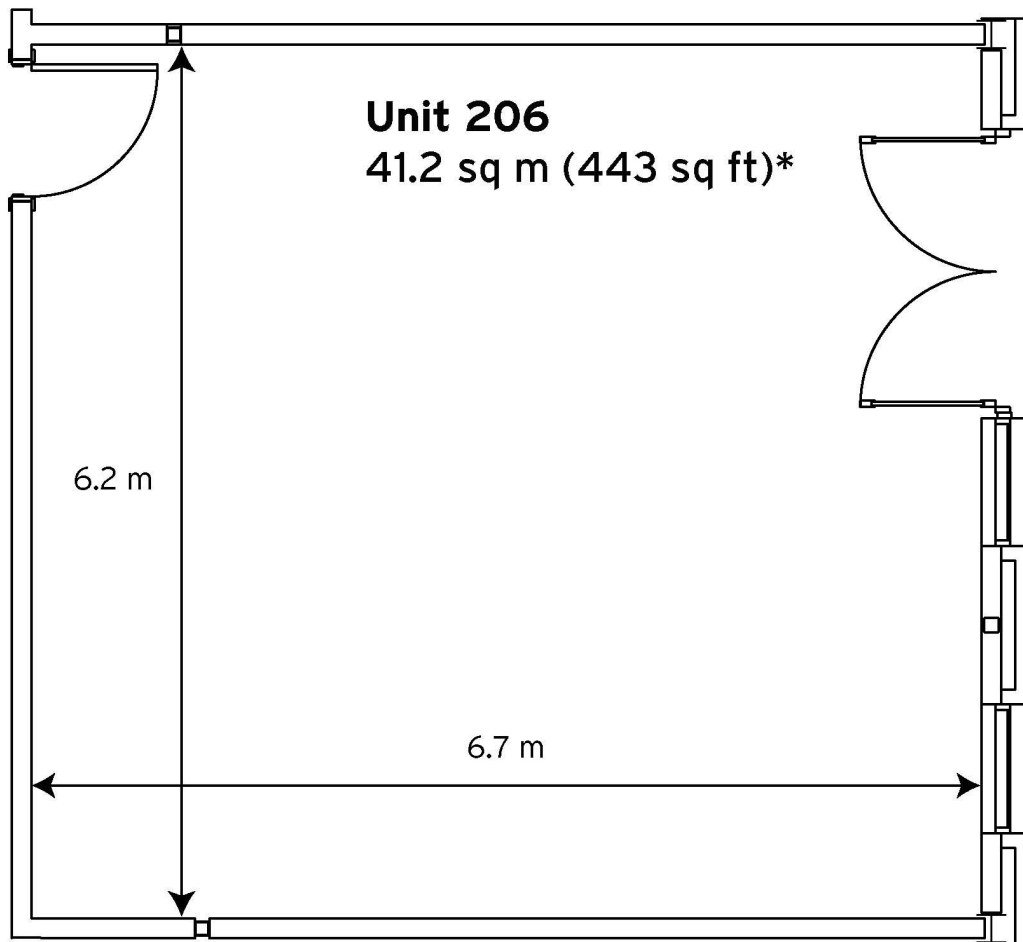

Milton Keynes Business Centre

Ground Floor—Unit 206
(41.2 sq m (443 sq ft))*

Milton Keynes Business Centre
Foxhunter Drive
Linford Wood
Milton Keynes
Buckinghamshire
MK14 6GD
01908 698700

*Approximate Measurements

Not to scale

Space for growing businesses

www.capitalspace.co.uk

Milton Keynes Business Centre

Ground Floor—Unit 206
(41.2 sq m (443 sq ft))*

Ground Floor

First Floor

Reception Building