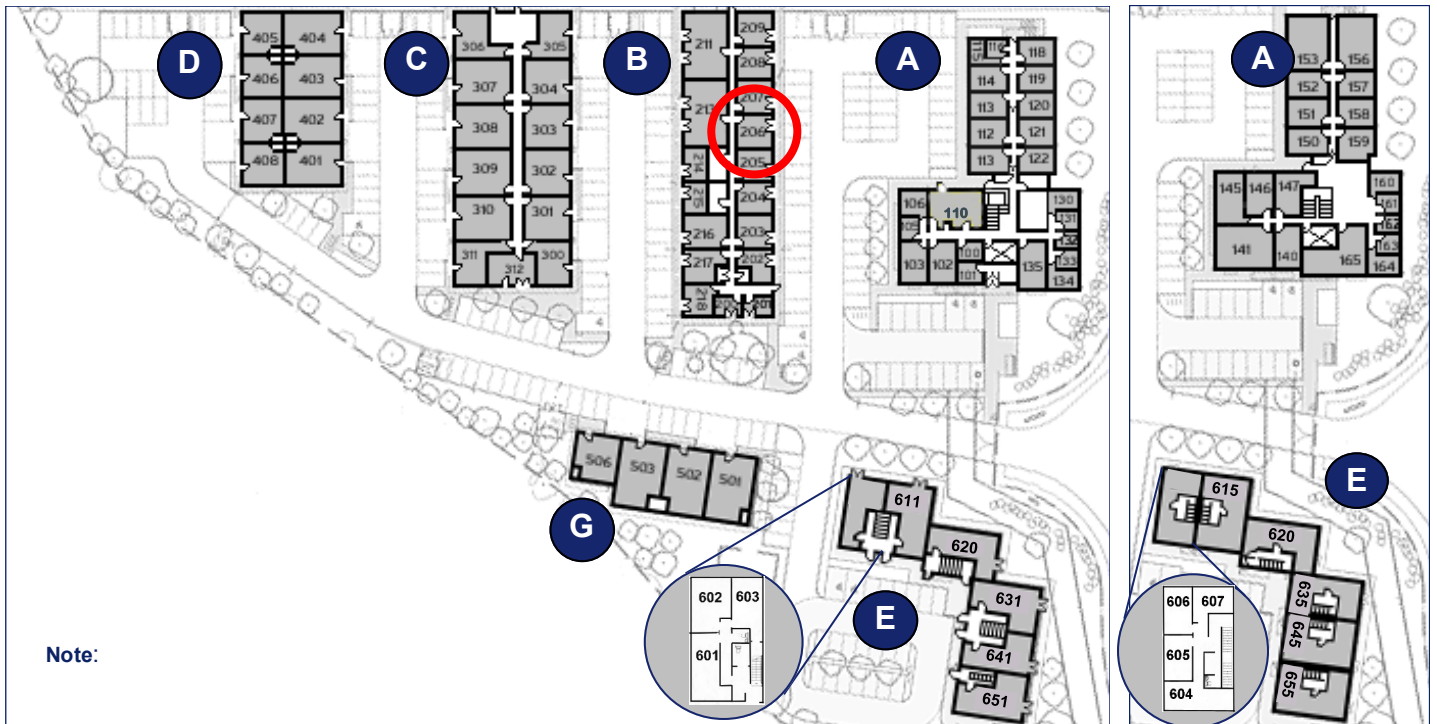

Not to scale

Space for growing businesses

www.capitalspace.co.uk

Milton Keynes Business Centre

Ground Floor—Unit 206
(41.2 sq m (443 sq ft))*

Ground Floor

First Floor

Reception Building