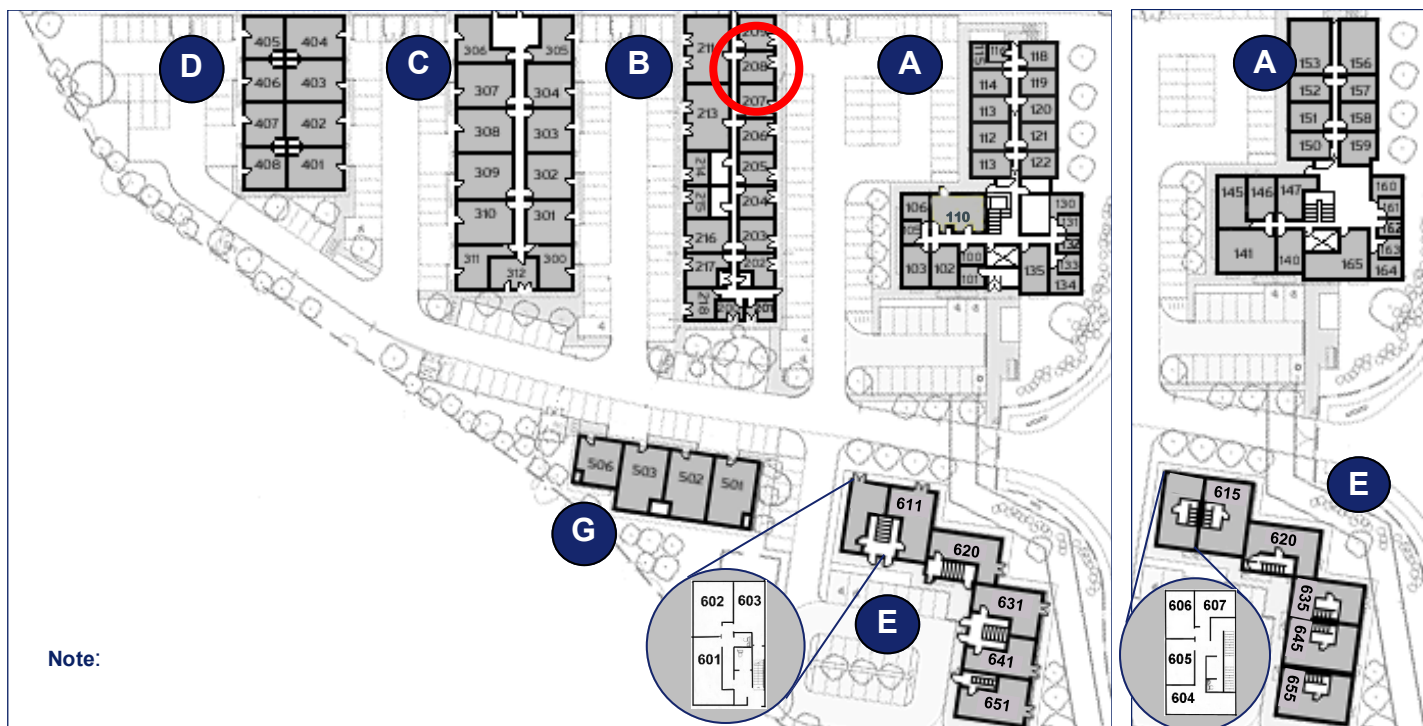

Milton Keynes Business Centre

Ground Floor—Unit 208
(41.2 sq m (443 sq ft))*

Milton Keynes Business Centre
Foxhunter Drive
Linford Wood
Milton Keynes
Buckinghamshire
MK14 6GD
01908 698700

*Approximate Measurements

Not to scale

Space for growing businesses

www.capitalspace.co.uk

Milton Keynes Business Centre

Ground Floor—Unit 208
(41.2 sq m (443 sq ft))*

Ground Floor

First Floor

Reception Building