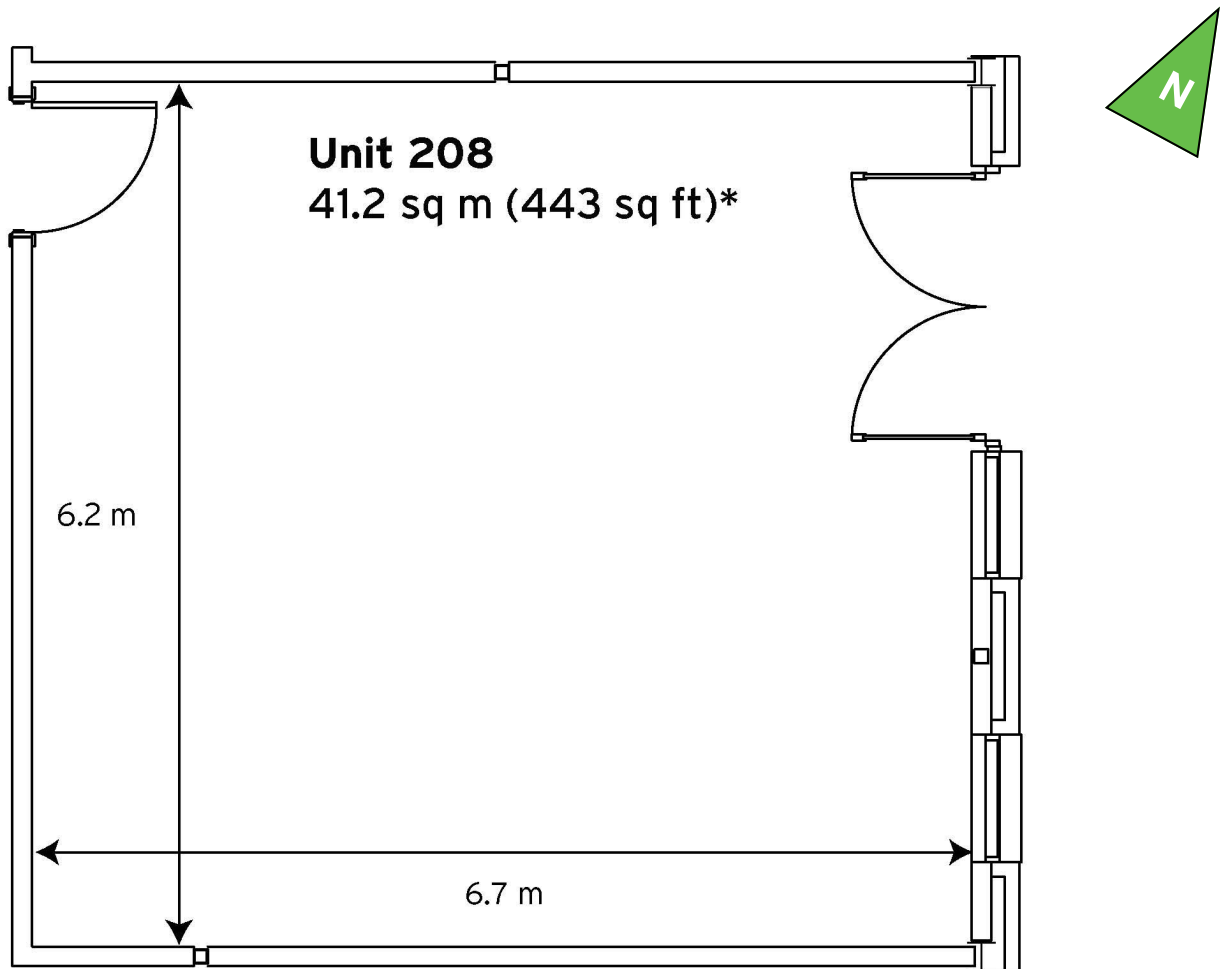

Milton Keynes Business Centre

Ground Floor—Unit 208
(41.2 sq m (443 sq ft))*

Milton Keynes Business Centre
Foxhunter Drive
Linford Wood
Milton Keynes
Buckinghamshire
MK14 6GD
01908 698700

*Approximate Measurements

Not to scale

Space for growing businesses

www.capitalspace.co.uk

Milton Keynes Business Centre

Ground Floor—Unit 208
(41.2 sq m (443 sq ft))*

Ground Floor

First Floor

Reception Building