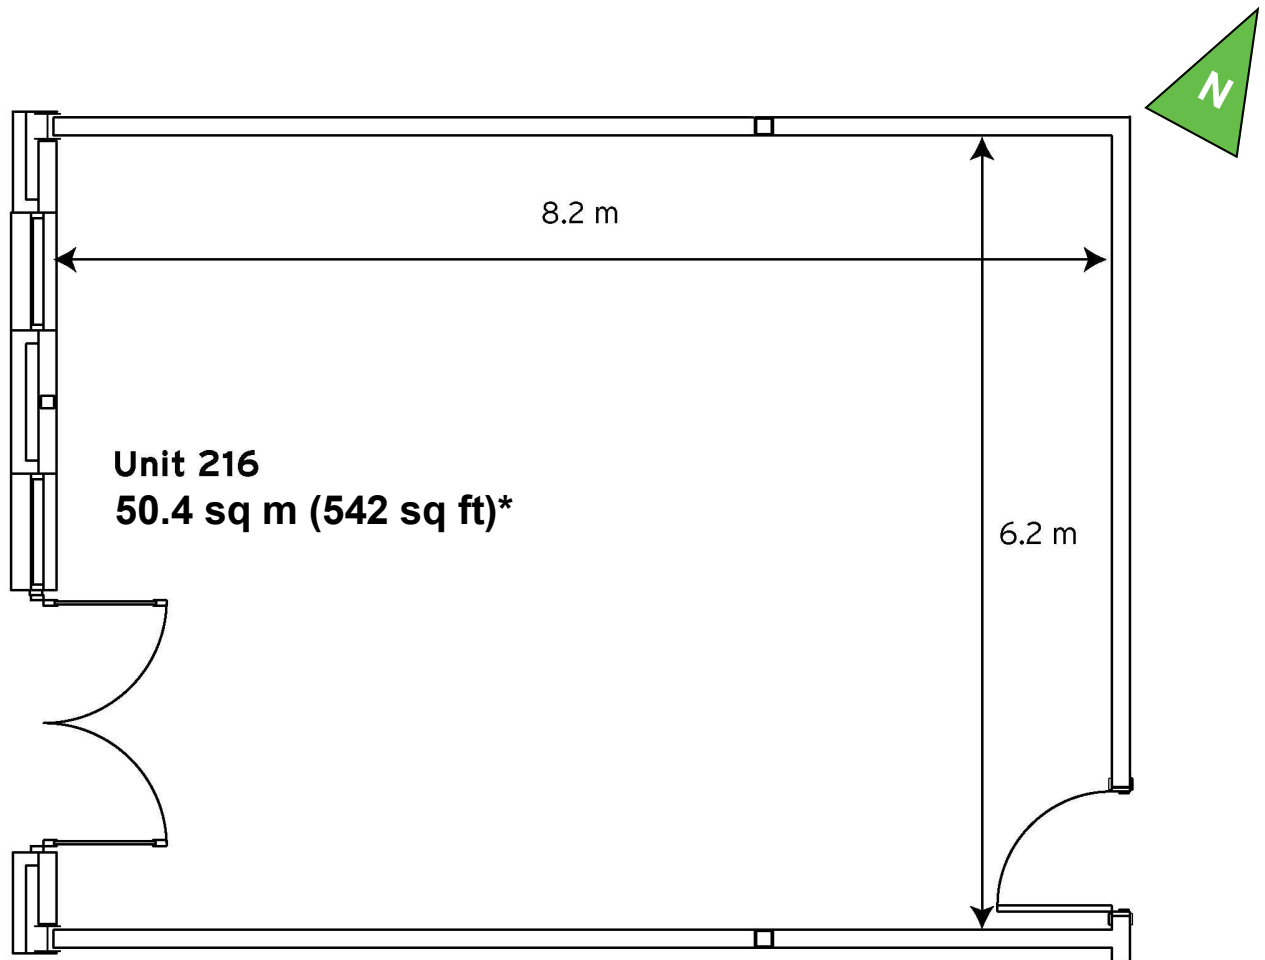

Milton Keynes Business Centre

Ground Floor—Unit 216
(50.4 sq m (542 sq ft)*)

Milton Keynes Business Centre
Foxhunter Drive
Linford Wood
Milton Keynes
Buckinghamshire
MK14 6GD
01908 698700

*Approximate Measurements

Not to scale

Space for growing businesses

www.capitalspace.co.uk

Milton Keynes Business Centre

Ground Floor—Unit 216
(50.4 sq m (542 sq ft))*

Ground Floor

First Floor

Reception Building