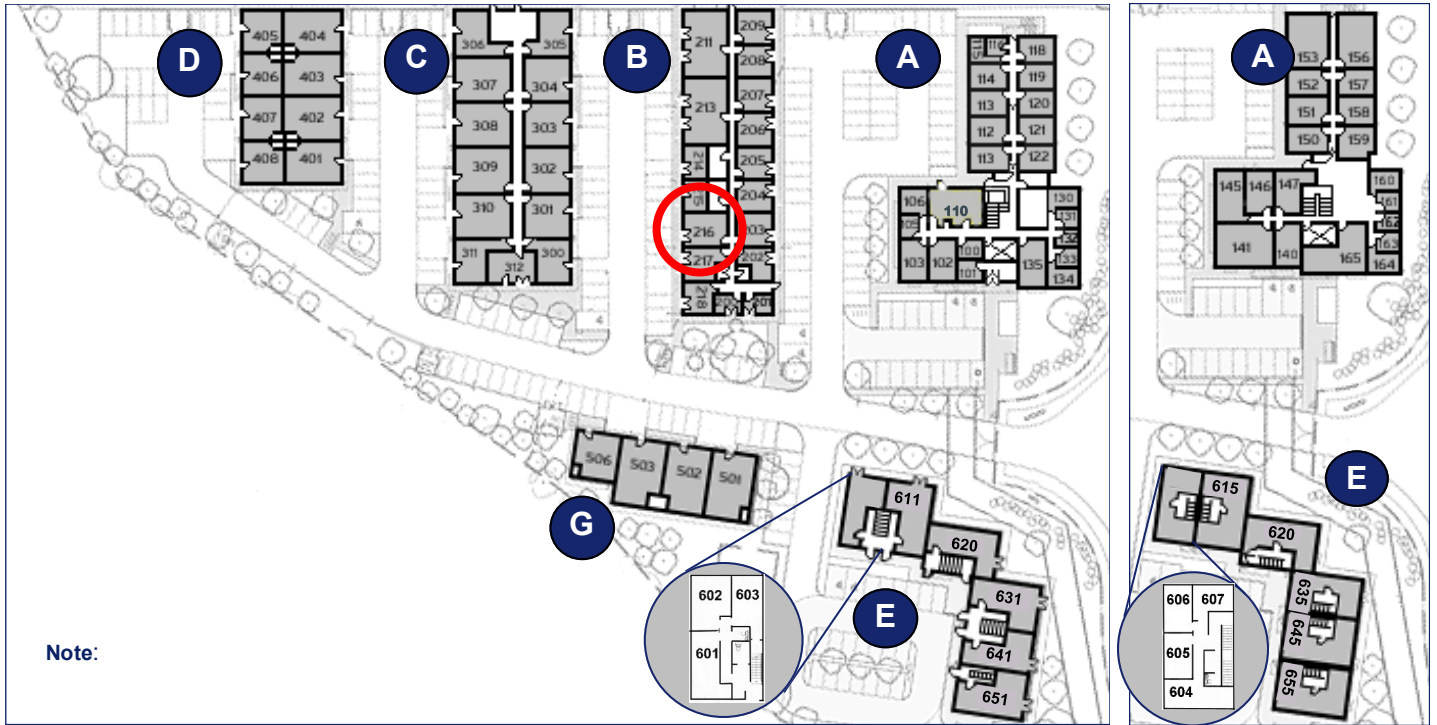

Not to scale

Space for growing businesses

www.capitalspace.co.uk

Milton Keynes Business Centre

Ground Floor—Unit 216
(50.4 sq m (542 sq ft))*

Ground Floor

First Floor

Reception Building