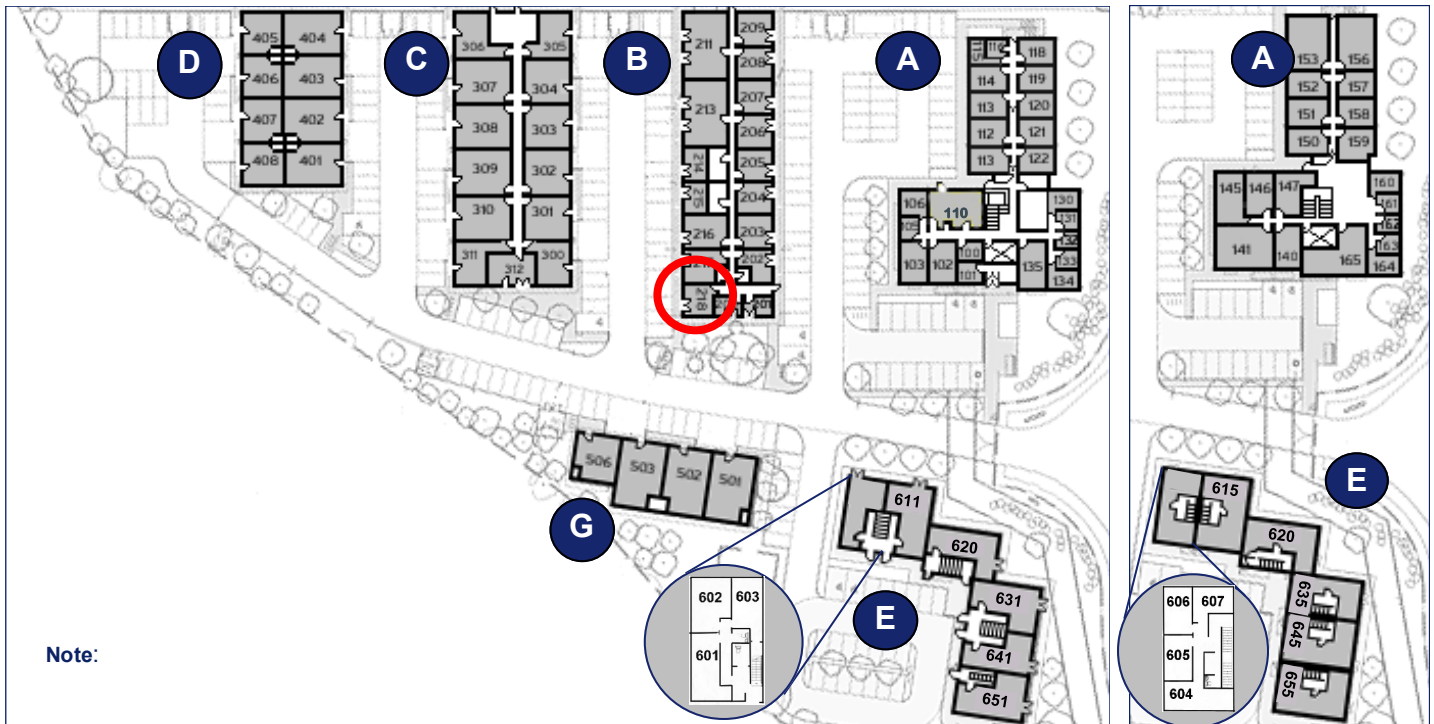

\*Approximate Measurements  
Not to scale

Space for growing businesses

[www.capitalspace.co.uk](http://www.capitalspace.co.uk)

# Milton Keynes Business Centre

Ground Floor—Unit 218  
33.7sq m (363 sq ft)\*

Ground Floor

First Floor

Reception Building

Centre Reception

Meeting Room

**Milton Keynes Business Centre**  
Foxhunter Drive  
Linford Wood  
Milton Keynes  
Buckinghamshire  
MK14 6GD