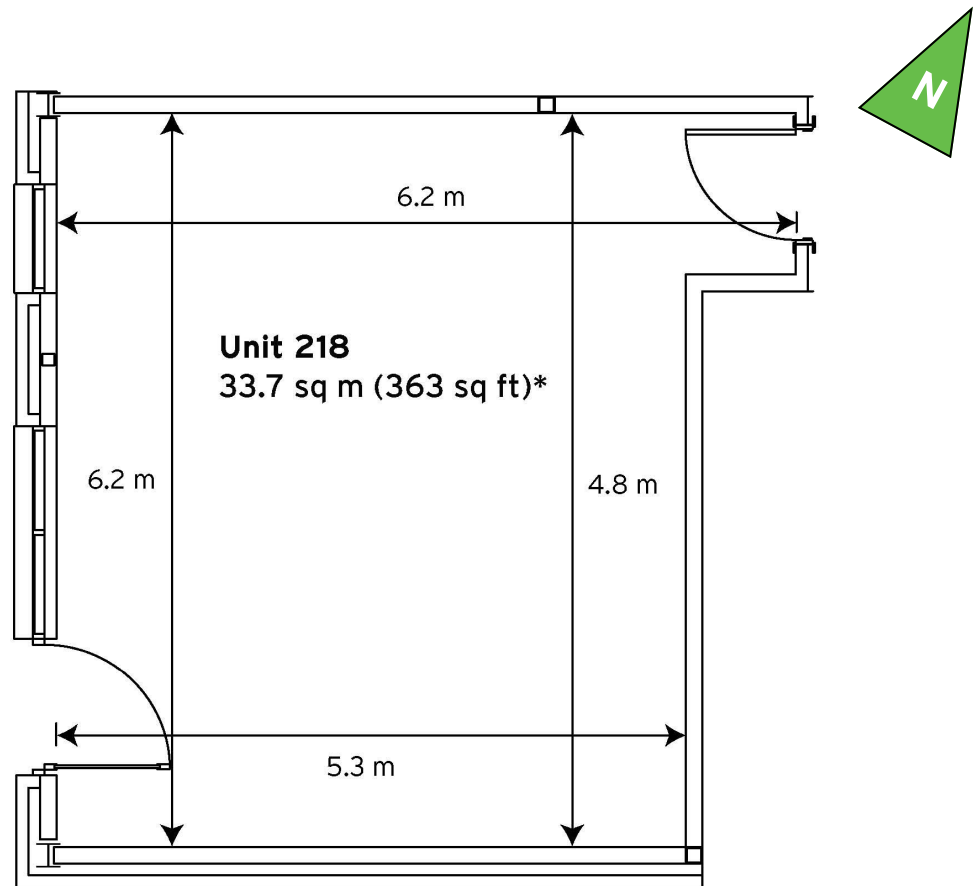

# Milton Keynes Business Centre

Ground Floor—Unit 218  
33.7sq m (363 sq ft)\*

**Milton Keynes Business Centre**  
Foxhunter Drive  
Linford Wood  
Milton Keynes  
Buckinghamshire  
MK14 6GD  
01908 698700

\*Approximate Measurements

Not to scale

Space for growing businesses

[www.capitalspace.co.uk](http://www.capitalspace.co.uk)

# Milton Keynes Business Centre

Ground Floor—Unit 218  
33.7sq m (363 sq ft)\*

Ground Floor

First Floor

Reception Building

Centre Reception

Meeting Room

**Milton Keynes Business Centre**  
Foxhunter Drive  
Linford Wood  
Milton Keynes  
Buckinghamshire  
MK14 6GD