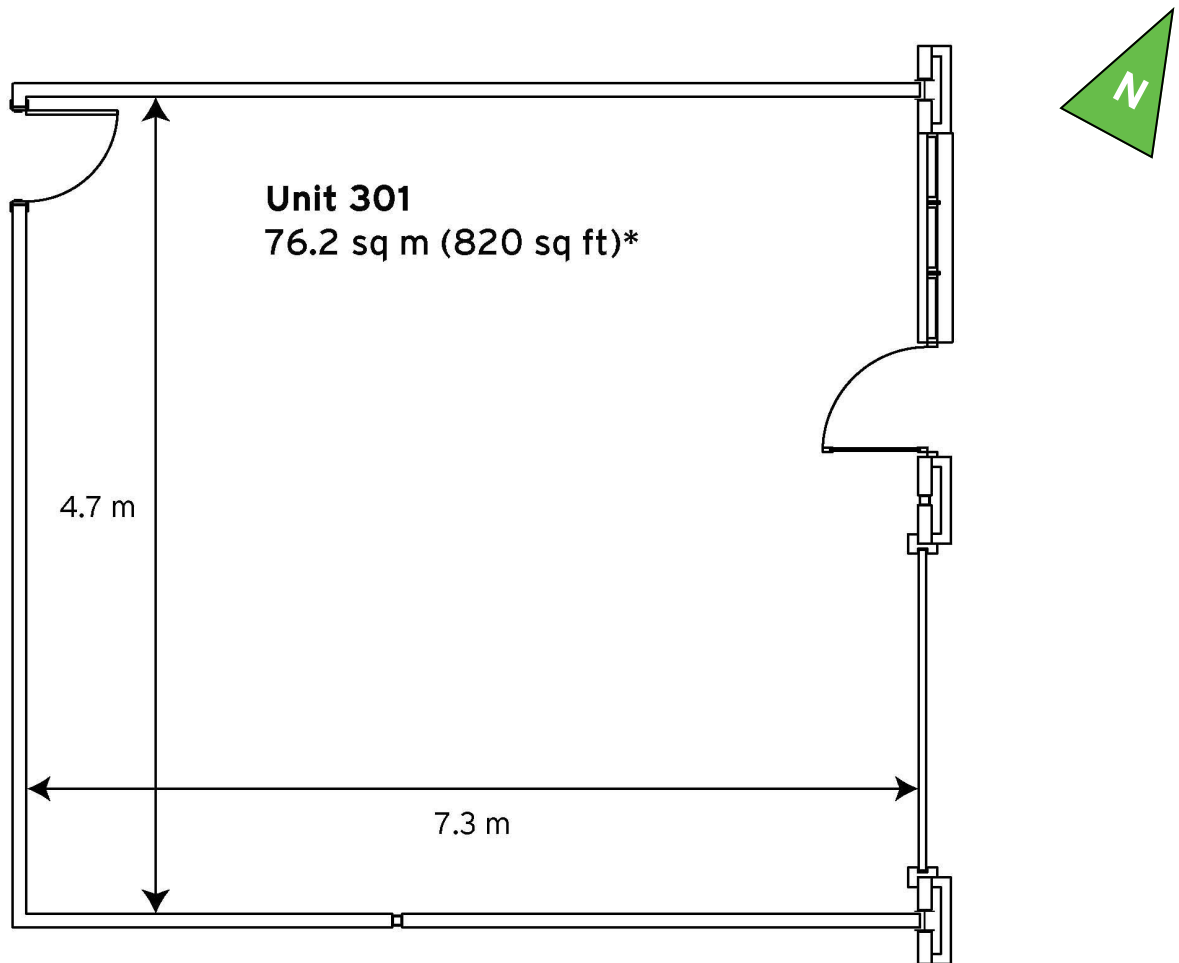

Milton Keynes Business Centre

Ground Floor—Unit 301
(76.2 sq m (820 sq ft))*

Milton Keynes Business Centre
Foxhunter Drive
Linford Wood
Milton Keynes
Buckinghamshire
MK14 6GD
01908 698700

*Approximate Measurements

Not to scale

Space for growing businesses

www.capitalspace.co.uk

Milton Keynes Business Centre

Ground Floor—Unit 301
(76.2 sq m (820 sq ft))*

Ground Floor

First Floor

Reception Building