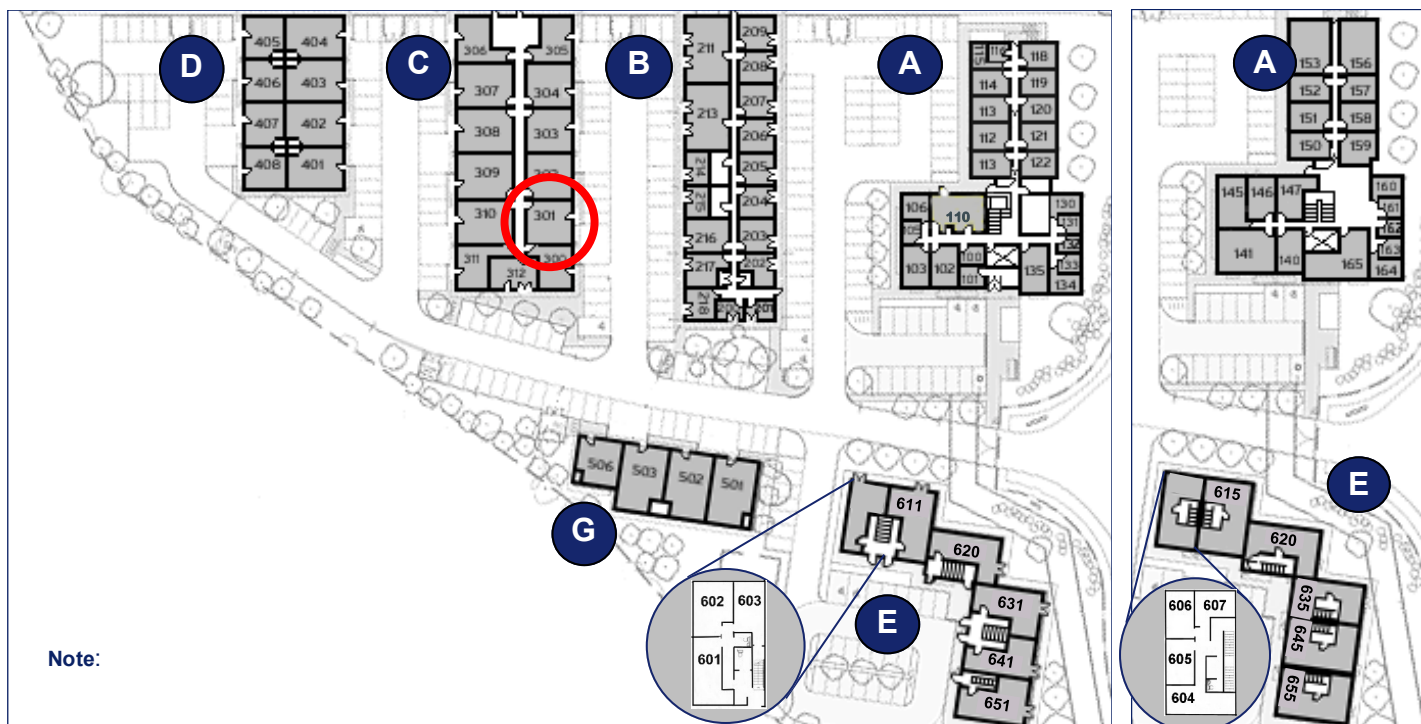

Not to scale

Space for growing businesses

www.capitalspace.co.uk

Milton Keynes Business Centre

Ground Floor—Unit 301
(76.2 sq m (820 sq ft))*

Ground Floor

First Floor

Reception Building