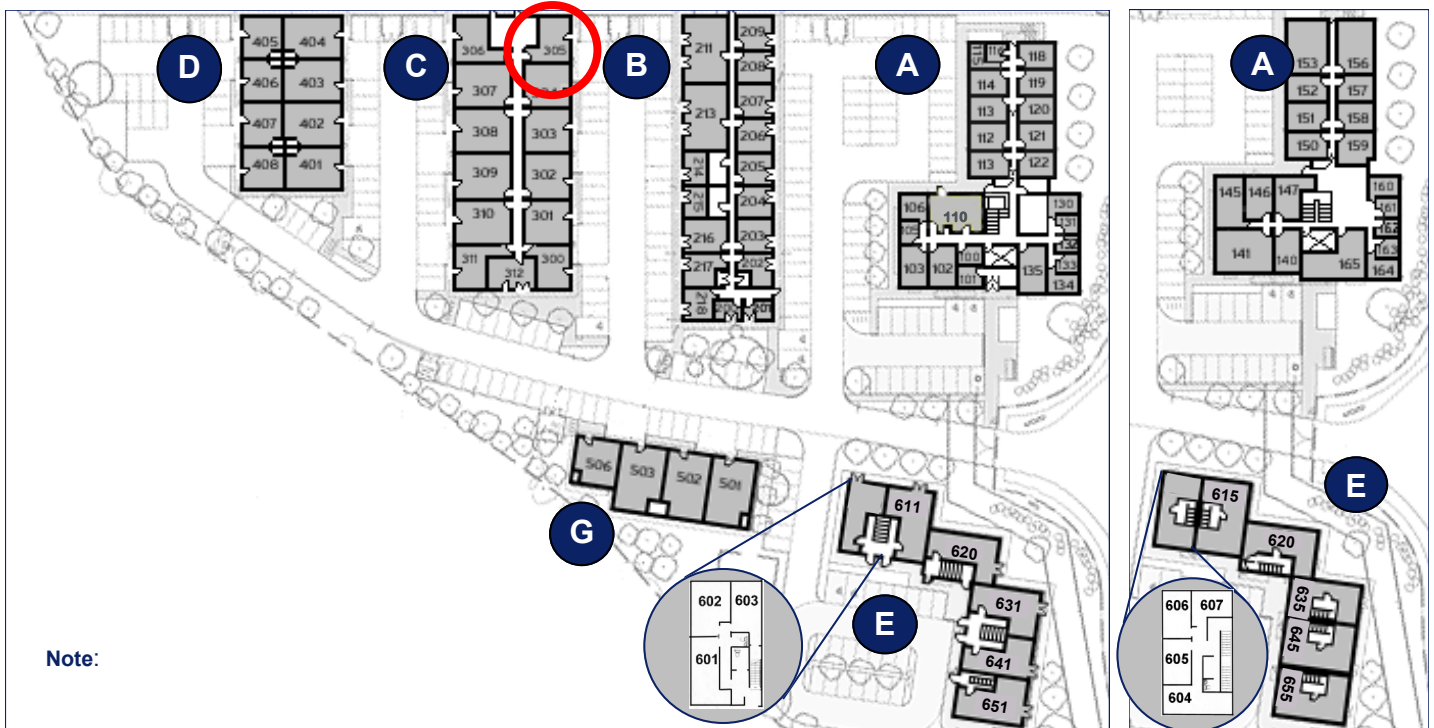

# Milton Keynes Business Centre

Ground Floor—Unit 305  
(54.5 m (587 sq ft)\*

Ground Floor

First Floor

Reception Building

Centre Reception

Meeting Room

**Milton Keynes Business Centre**  
Foxhunter Drive  
Linford Wood  
Milton Keynes  
Buckinghamshire  
MK14 6GD  
01908 698700

\*Approximate Measurements  
Not to scale

Space for growing businesses

[www.capitalspace.co.uk](http://www.capitalspace.co.uk)