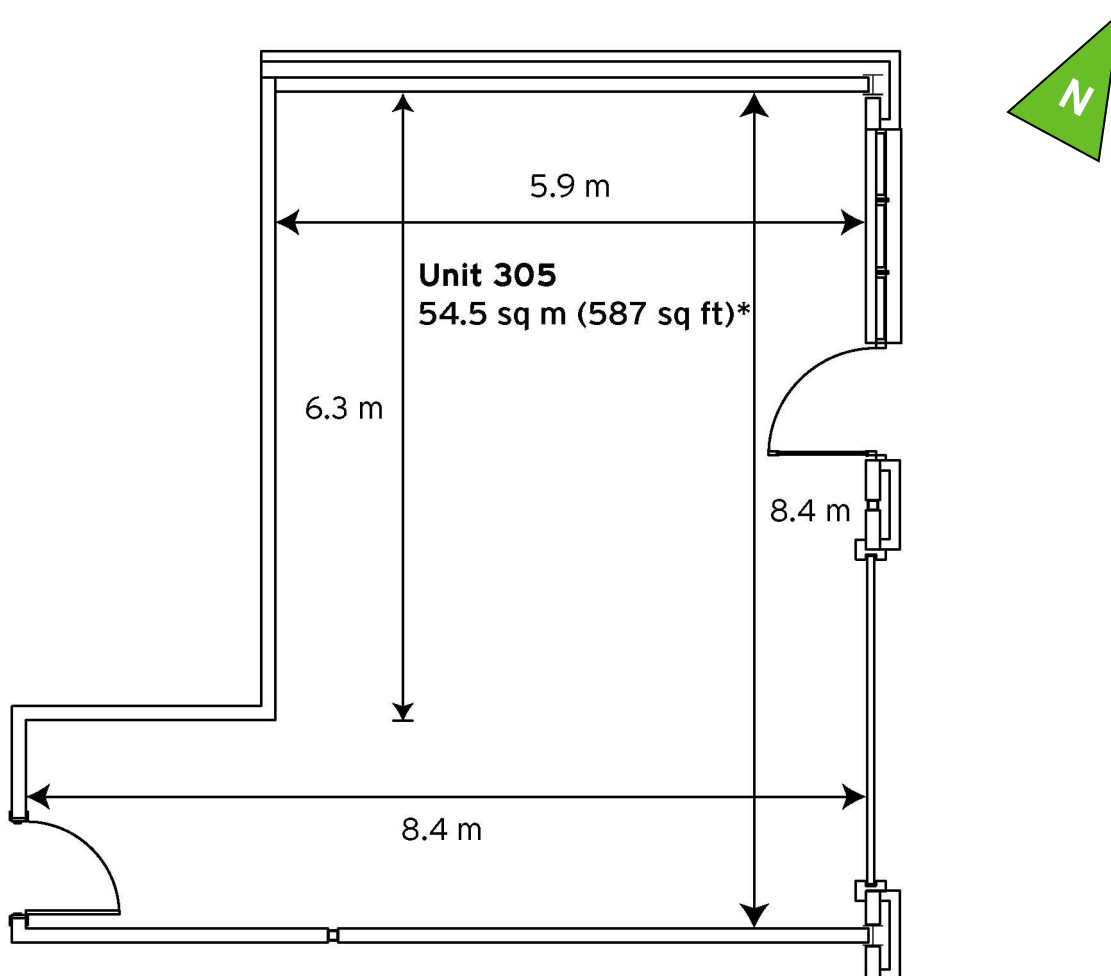

# Milton Keynes Business Centre

Ground Floor—Unit 305  
(54.5 m (587 sq ft)\*

# Milton Keynes Business Centre

Ground Floor—Unit 305  
(54.5 m (587 sq ft)\*

Ground Floor

First Floor

Reception Building

Centre Reception

Meeting Room

**Milton Keynes Business Centre**  
Foxhunter Drive  
Linford Wood  
Milton Keynes  
Buckinghamshire  
MK14 6GD  
01908 698700

\*Approximate Measurements  
Not to scale

Space for growing businesses

[www.capitalspace.co.uk](http://www.capitalspace.co.uk)