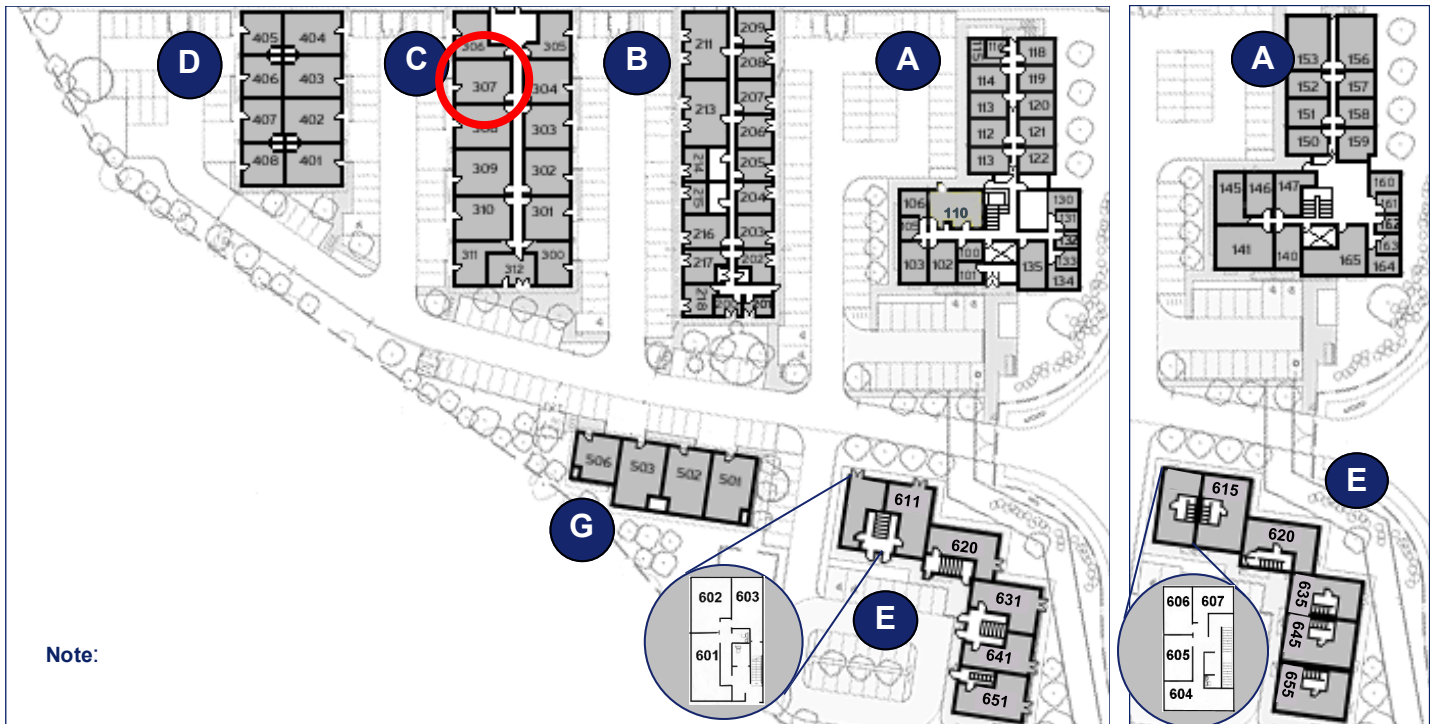

\*Approximate Measurements

Not to scale

Space for growing businesses

[www.capitalspace.co.uk](http://www.capitalspace.co.uk)

# Milton Keynes Business Centre

Ground Floor—Unit 307  
(88.7 sq m (955 sq ft))\*

Ground Floor

First Floor

Reception Building

Centre Reception

Meeting Room

**Milton Keynes Business Centre**  
Foxhunter Drive  
Linford Wood  
Milton Keynes  
Buckinghamshire  
MK14 6GD  
01908 698700