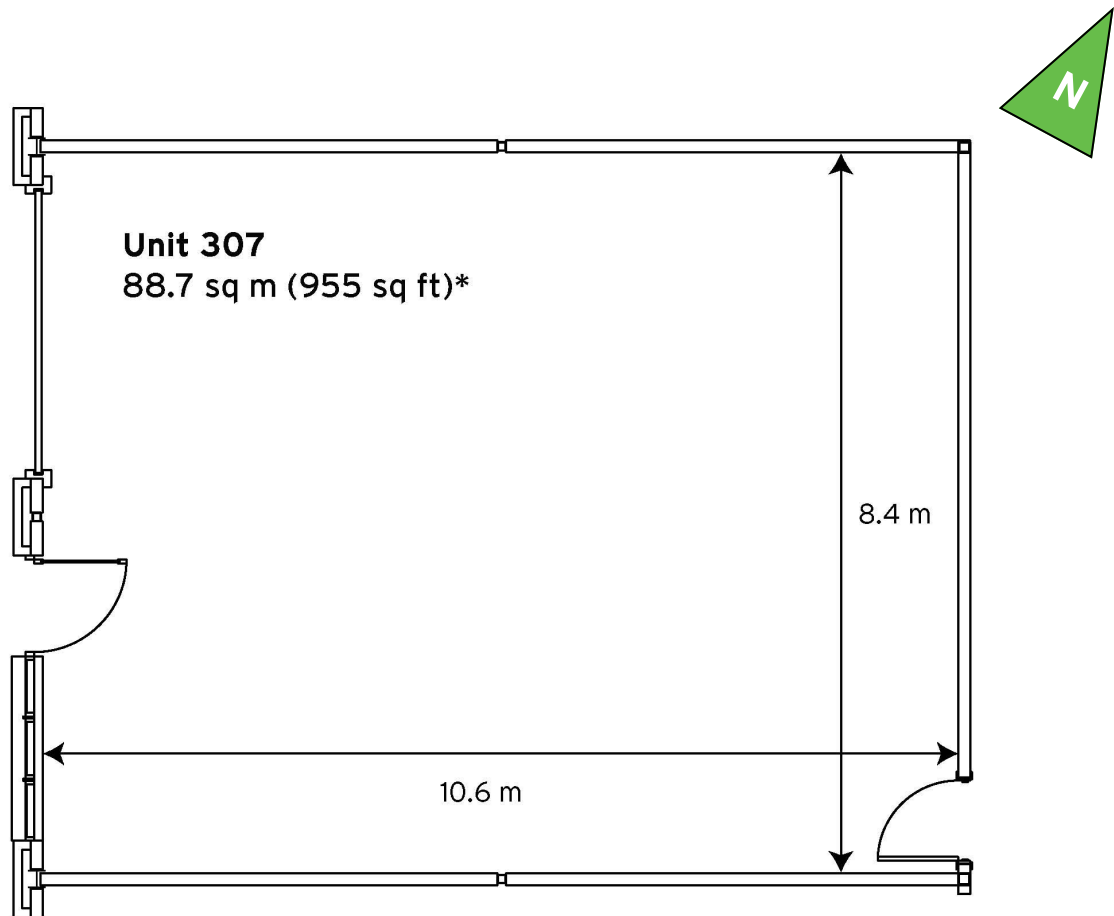

# Milton Keynes Business Centre

Ground Floor—Unit 307  
(88.7 sq m (955 sq ft))\*

**Milton Keynes Business Centre**  
Foxhunter Drive  
Linford Wood  
Milton Keynes  
Buckinghamshire  
MK14 6GD  
01908 698700

\*Approximate Measurements

Not to scale

Space for growing businesses

[www.capitalspace.co.uk](http://www.capitalspace.co.uk)

# Milton Keynes Business Centre

Ground Floor—Unit 307  
(88.7 sq m (955 sq ft))\*

Ground Floor

First Floor

Reception Building

Centre Reception

Meeting Room

**Milton Keynes Business Centre**  
Foxhunter Drive  
Linford Wood  
Milton Keynes  
Buckinghamshire  
MK14 6GD  
01908 698700