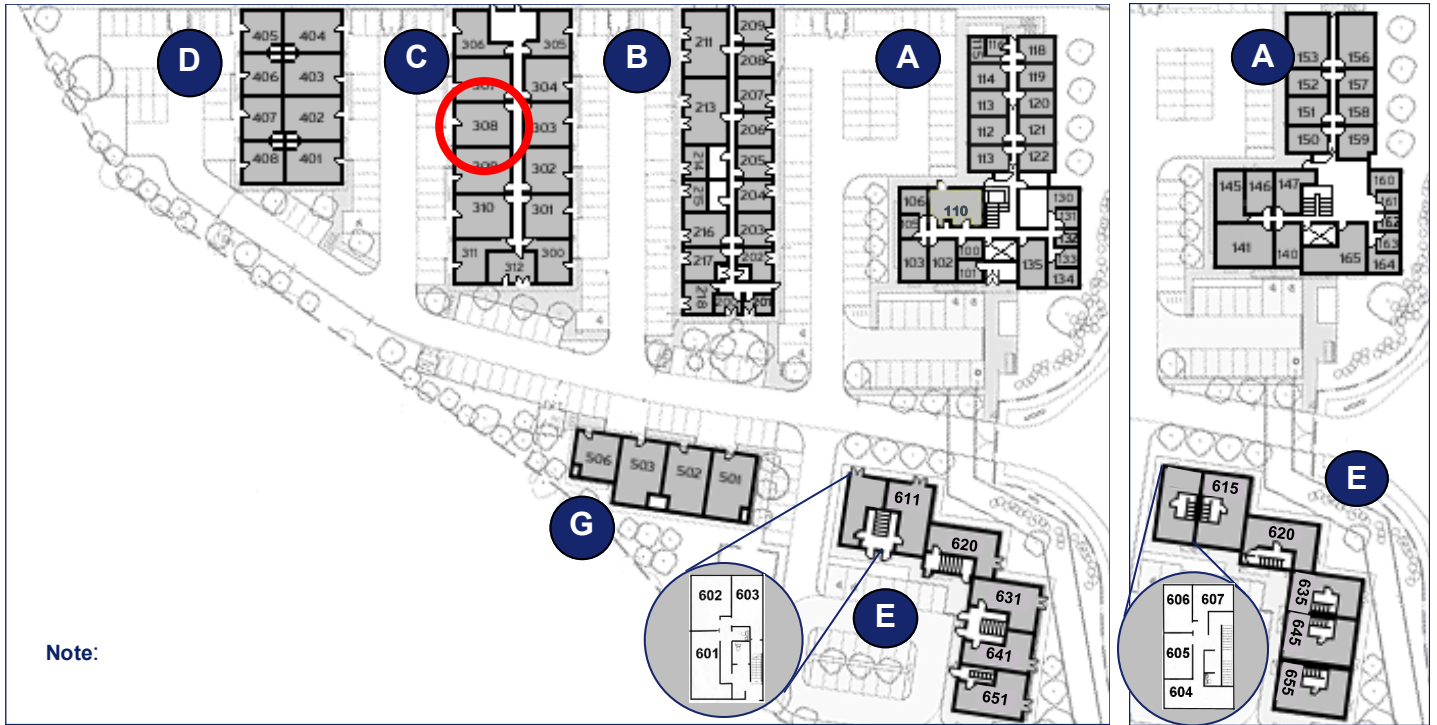

\*Approximate Measurements

Not to scale

Space for growing businesses

[www.capitalspace.co.uk](http://www.capitalspace.co.uk)

# Milton Keynes Business Centre

Ground Floor—Unit 308  
(88.7 sq m (955 sq ft))\*

Ground Floor

First Floor

Reception Building

Centre Reception

Meeting Room

**Milton Keynes Business Centre**  
Foxhunter Drive  
Linford Wood  
Milton Keynes  
Buckinghamshire  
MK14 6GD  
01908 698700