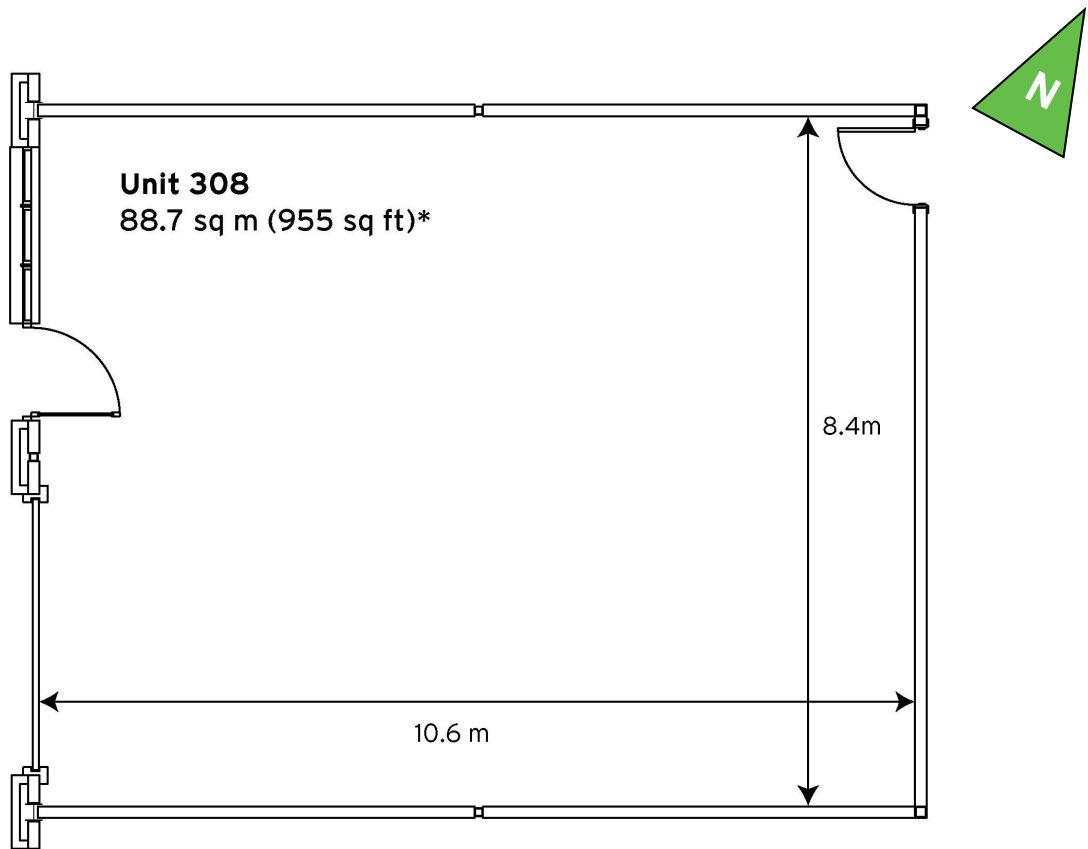

# Milton Keynes Business Centre

**Ground Floor—Unit 308**  
(88.7 sq m (955 sq ft))\*

**Milton Keynes Business Centre**  
Foxhunter Drive  
Linford Wood  
Milton Keynes  
Buckinghamshire  
MK14 6GD  
01908 698700

\*Approximate Measurements

Not to scale

Space for growing businesses

[www.capitalspace.co.uk](http://www.capitalspace.co.uk)

# Milton Keynes Business Centre

Ground Floor—Unit 308  
(88.7 sq m (955 sq ft))\*

Ground Floor

First Floor

Reception Building

Centre Reception

Meeting Room

**Milton Keynes Business Centre**  
Foxhunter Drive  
Linford Wood  
Milton Keynes  
Buckinghamshire  
MK14 6GD  
01908 698700