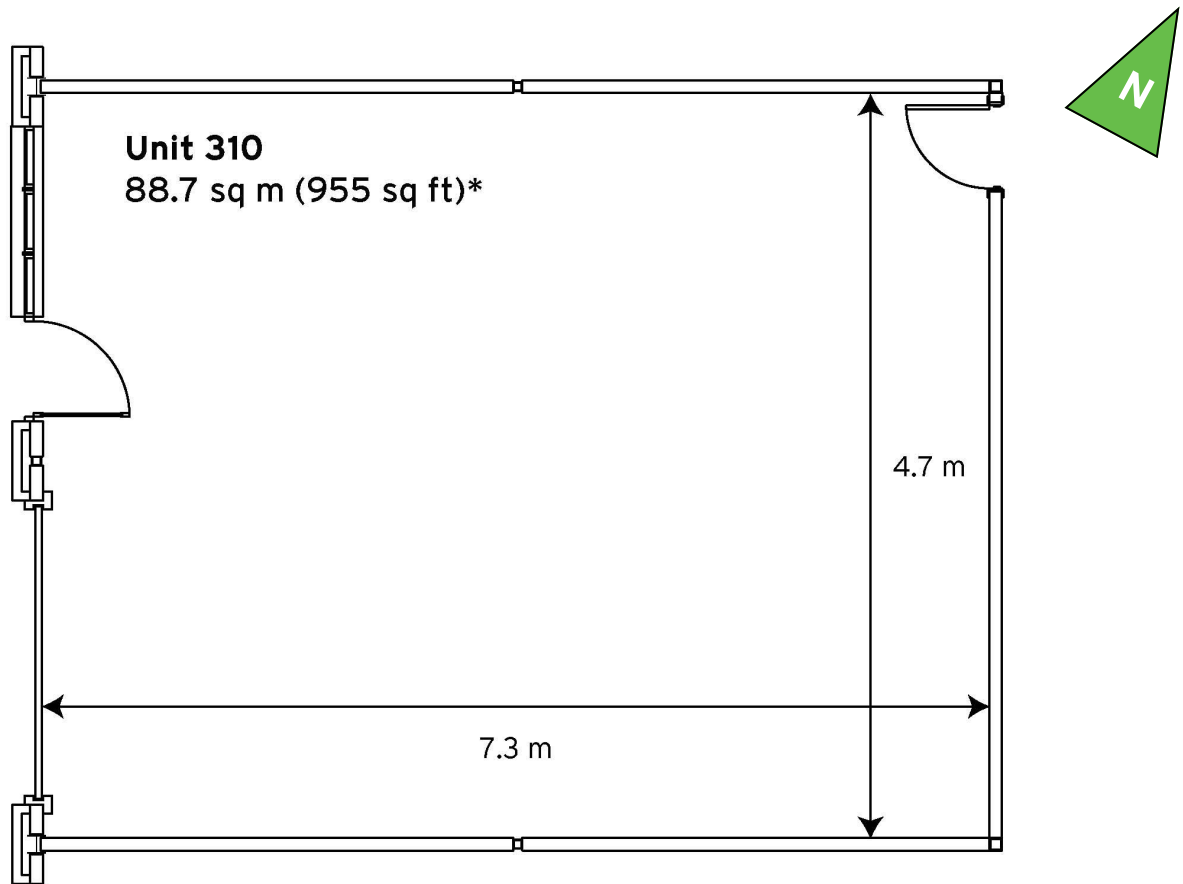

# Milton Keynes Business Centre

Ground Floor—Unit 310  
(88.7 sq m (955 sq ft))\*

**Milton Keynes Business Centre**  
Foxhunter Drive  
Linford Wood  
Milton Keynes  
Buckinghamshire  
MK14 6GD  
01908 698700

\*Approximate Measurements

Not to scale

Space for growing businesses

[www.capitalspace.co.uk](http://www.capitalspace.co.uk)

# Milton Keynes Business Centre

Ground Floor—Unit 310  
(88.7 sq m (955 sq ft))\*

Ground Floor

First Floor

Reception Building

Centre Reception

Meeting Room

**Milton Keynes Business Centre**  
Foxhunter Drive  
Linford Wood  
Milton Keynes  
Buckinghamshire  
MK14 6GD  
01908 698700