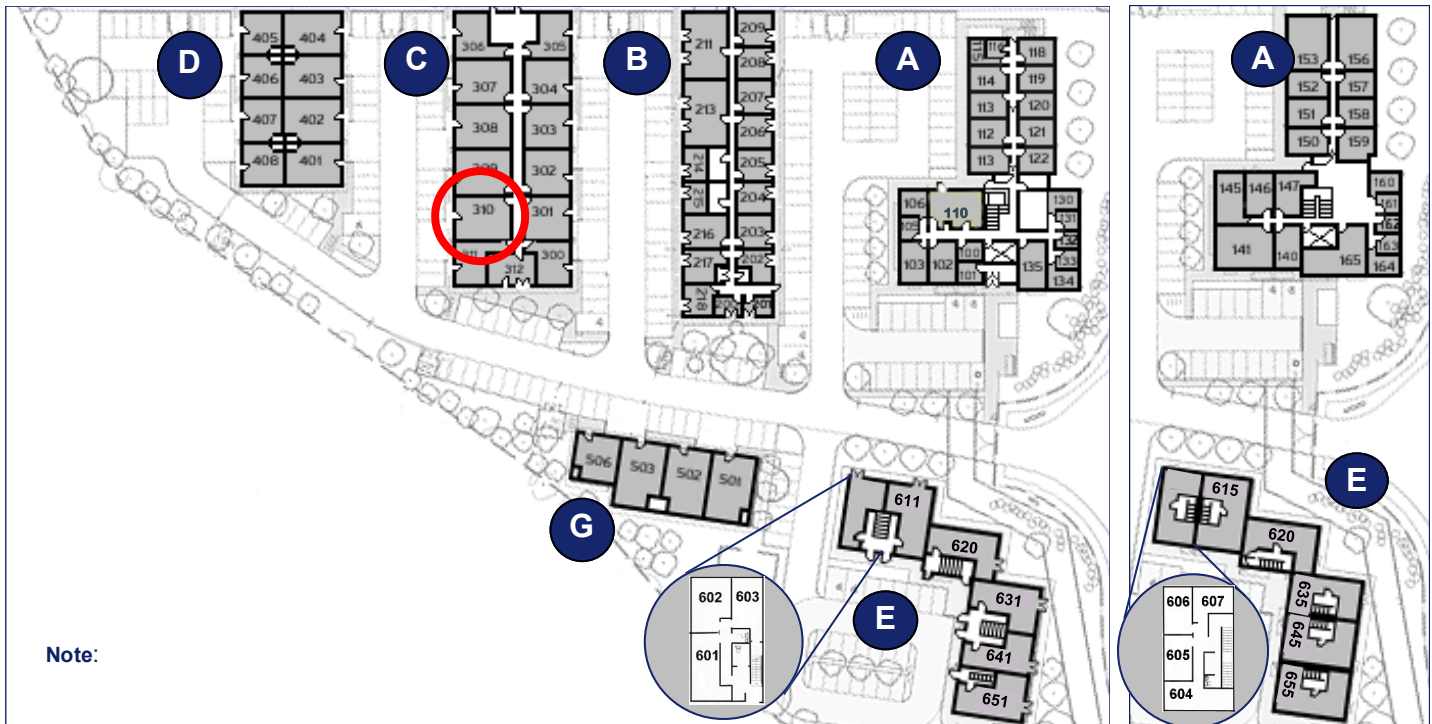

\*Approximate Measurements

Not to scale

Space for growing businesses

[www.capitalspace.co.uk](http://www.capitalspace.co.uk)

# Milton Keynes Business Centre

Ground Floor—Unit 310  
(88.7 sq m (955 sq ft))\*

Ground Floor

First Floor

Reception Building

Centre Reception

Meeting Room

**Milton Keynes Business Centre**  
Foxhunter Drive  
Linford Wood  
Milton Keynes  
Buckinghamshire  
MK14 6GD  
01908 698700