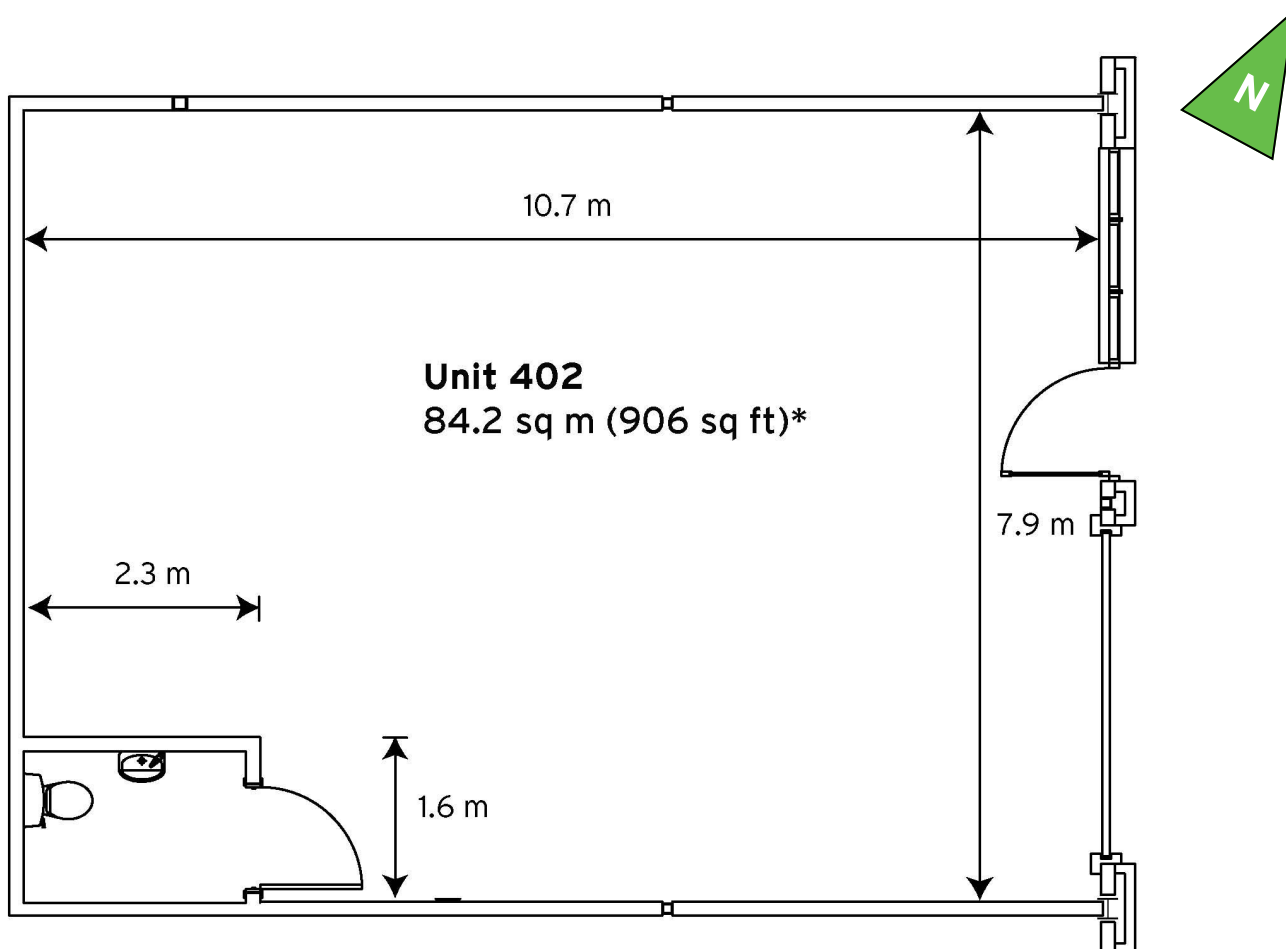

Milton Keynes Business Centre

Ground Floor—Unit 402
(84.2 sq m (906 sq ft))*

Milton Keynes Business Centre
Foxhunter Drive
Linford Wood
Milton Keynes
Buckinghamshire
MK14 6GD
01908 698700

*Approximate Measurements

Not to scale

Space for growing businesses

www.capitalspace.co.uk

Milton Keynes Business Centre

Ground Floor—Unit 402
(84.2 sq m (906 sq ft))*

Ground Floor

First Floor

Reception Building