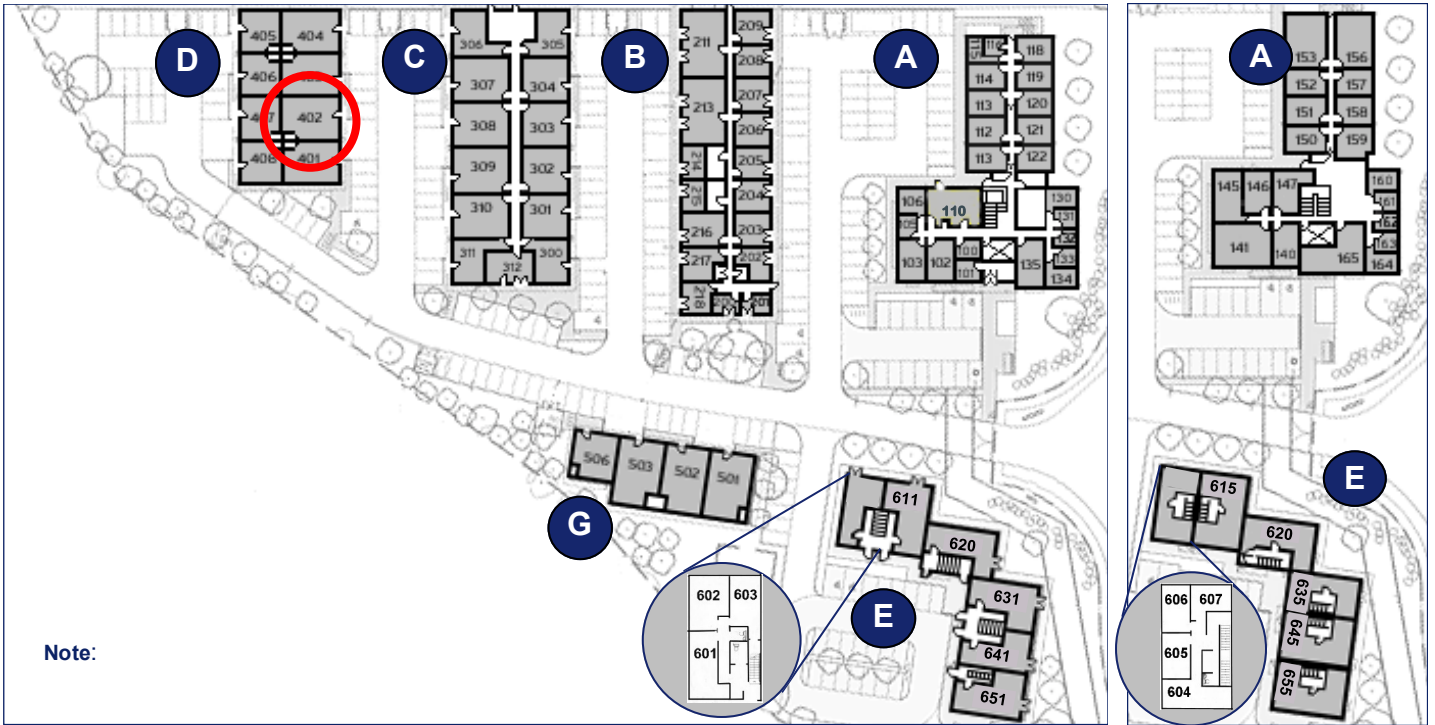

Not to scale

Space for growing businesses

www.capitalspace.co.uk

Milton Keynes Business Centre

Ground Floor—Unit 402
(84.2 sq m (906 sq ft))*

Ground Floor

First Floor

Reception Building