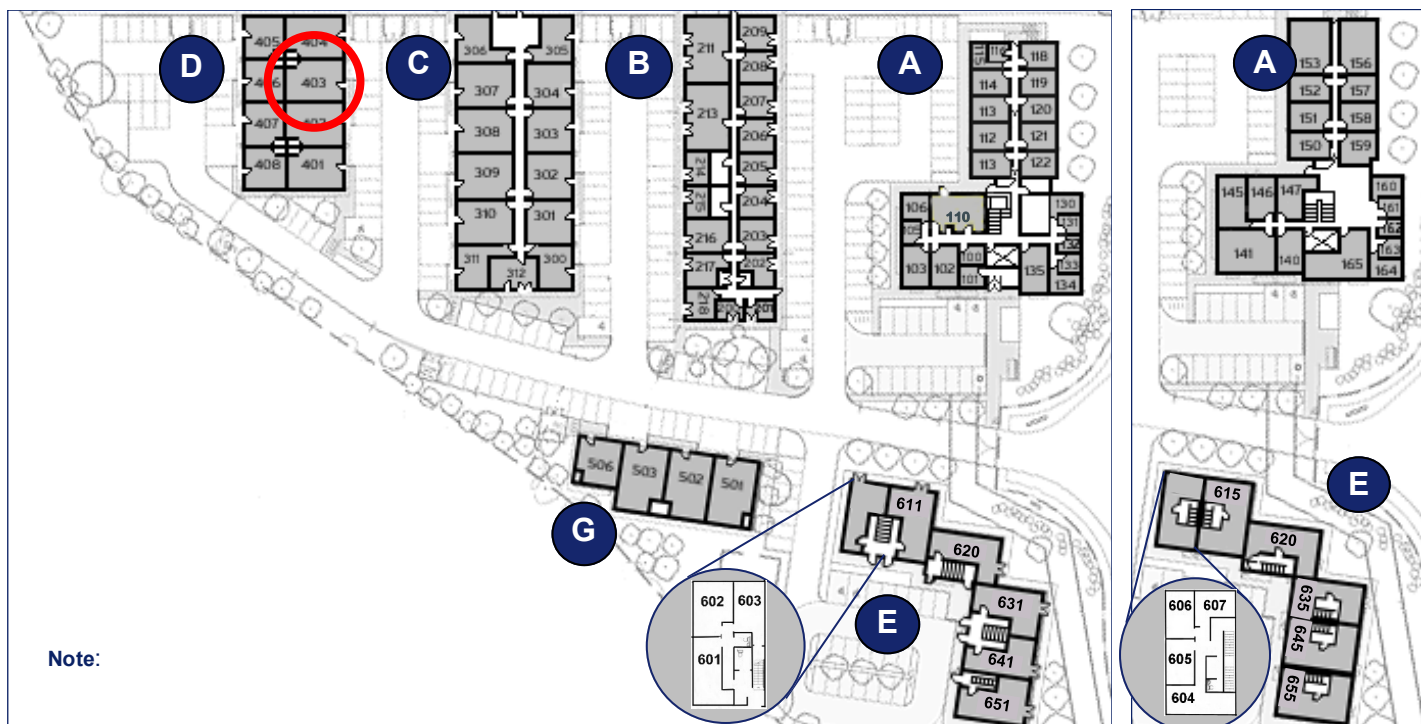

Not to scale

Space for growing businesses

www.capitalspace.co.uk

Milton Keynes Business Centre

Ground Floor—Unit 403
(84.2 sq m (906 sq ft))*

Ground Floor

First Floor

Reception Building