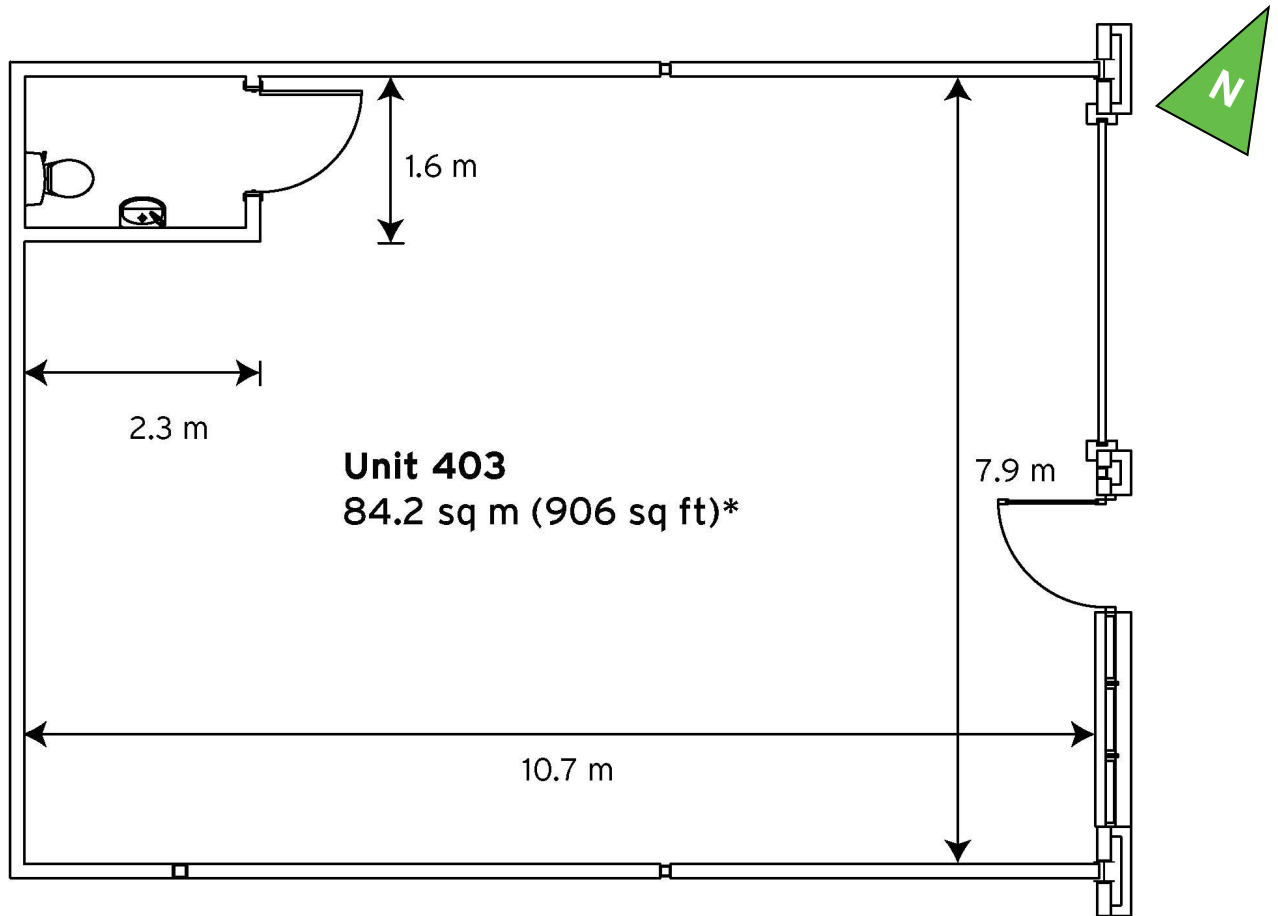

Milton Keynes Business Centre

Ground Floor—Unit 403
(84.2 sq m (906 sq ft))*

Milton Keynes Business Centre
Foxhunter Drive
Linford Wood
Milton Keynes
Buckinghamshire
MK14 6GD
01908 698700

*Approximate Measurements

Not to scale

Space for growing businesses

www.capitalspace.co.uk

Milton Keynes Business Centre

Ground Floor—Unit 403
(84.2 sq m (906 sq ft))*

Ground Floor

First Floor

Reception Building