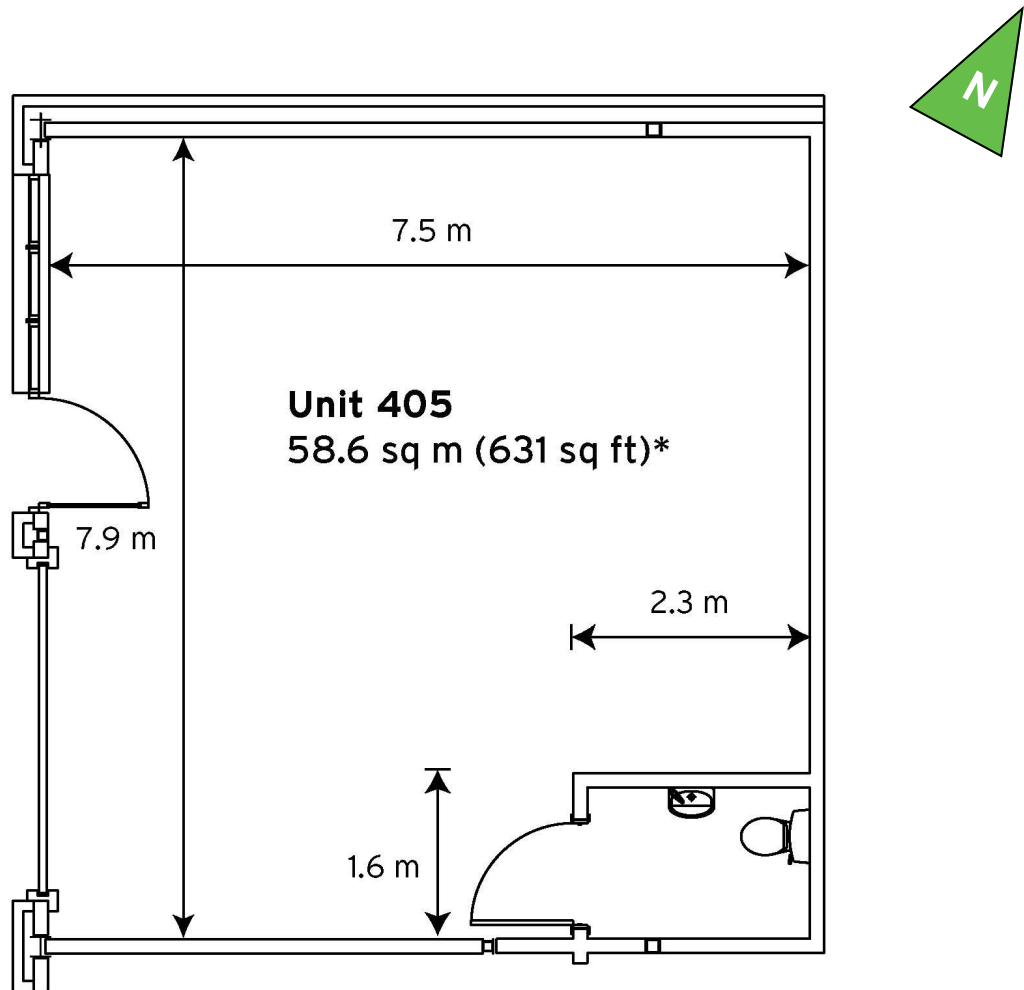

# Milton Keynes Business Centre

**Ground Floor—Unit 405**  
(58.6 sq m (631 sq ft))\*

**Milton Keynes Business Centre**  
Foxhunter Drive  
Linford Wood  
Milton Keynes  
Buckinghamshire  
MK14 6GD  
01908 698700

\*Approximate Measurements

Not to scale

Space for growing businesses

[www.capitalspace.co.uk](http://www.capitalspace.co.uk)

# Milton Keynes Business Centre

Ground Floor—Unit 405  
(58.6 sq m (631 sq ft))\*

Ground Floor

First Floor

Reception Building

Centre Reception

Meeting Room