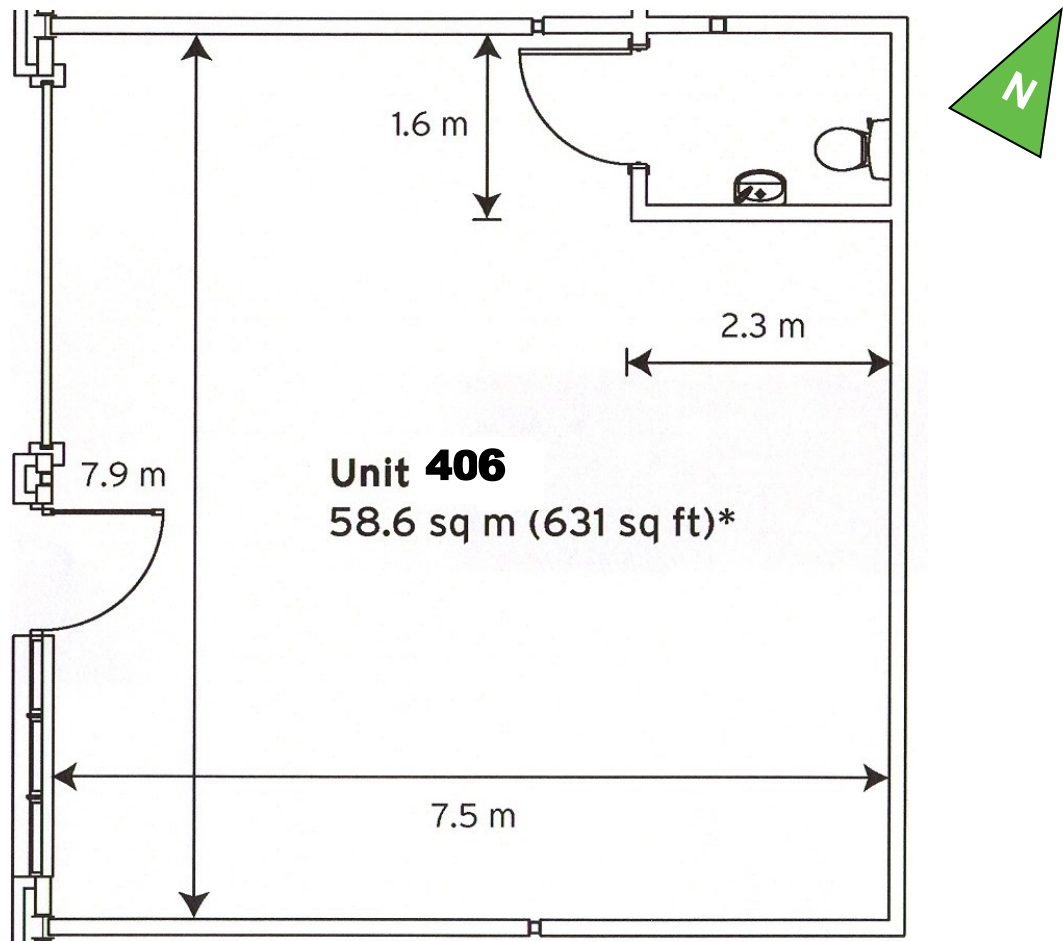

Milton Keynes Business Centre

Ground Floor—Unit 406
(58.6 sq m (631 sq ft))*

Milton Keynes Business Centre
Foxhunter Drive
Linford Wood
Milton Keynes
Buckinghamshire
MK14 6GD
01908 698700

*Approximate Measurements

Not to scale

Space for growing businesses

www.capitalspace.co.uk

Milton Keynes Business Centre

Ground Floor—Unit 406
(58.6 sq m (631 sq ft))*

Ground Floor

First Floor

Reception Building