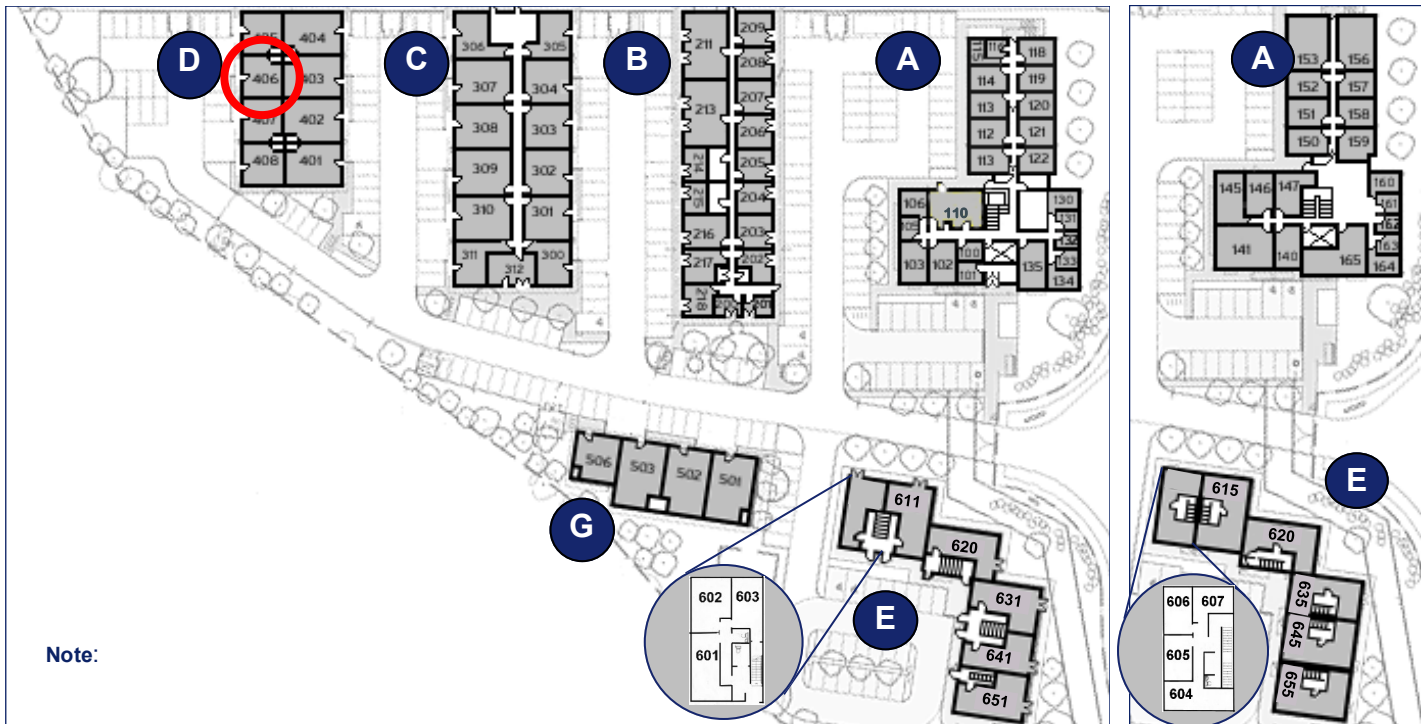

Milton Keynes Business Centre

Ground Floor—Unit 406
(58.6 sq m (631 sq ft))*

Milton Keynes Business Centre
Foxhunter Drive
Linford Wood
Milton Keynes
Buckinghamshire
MK14 6GD
01908 698700

*Approximate Measurements

Not to scale

Space for growing businesses

www.capitalspace.co.uk

Milton Keynes Business Centre

Ground Floor—Unit 406
(58.6 sq m (631 sq ft))*

Ground Floor

First Floor

Reception Building