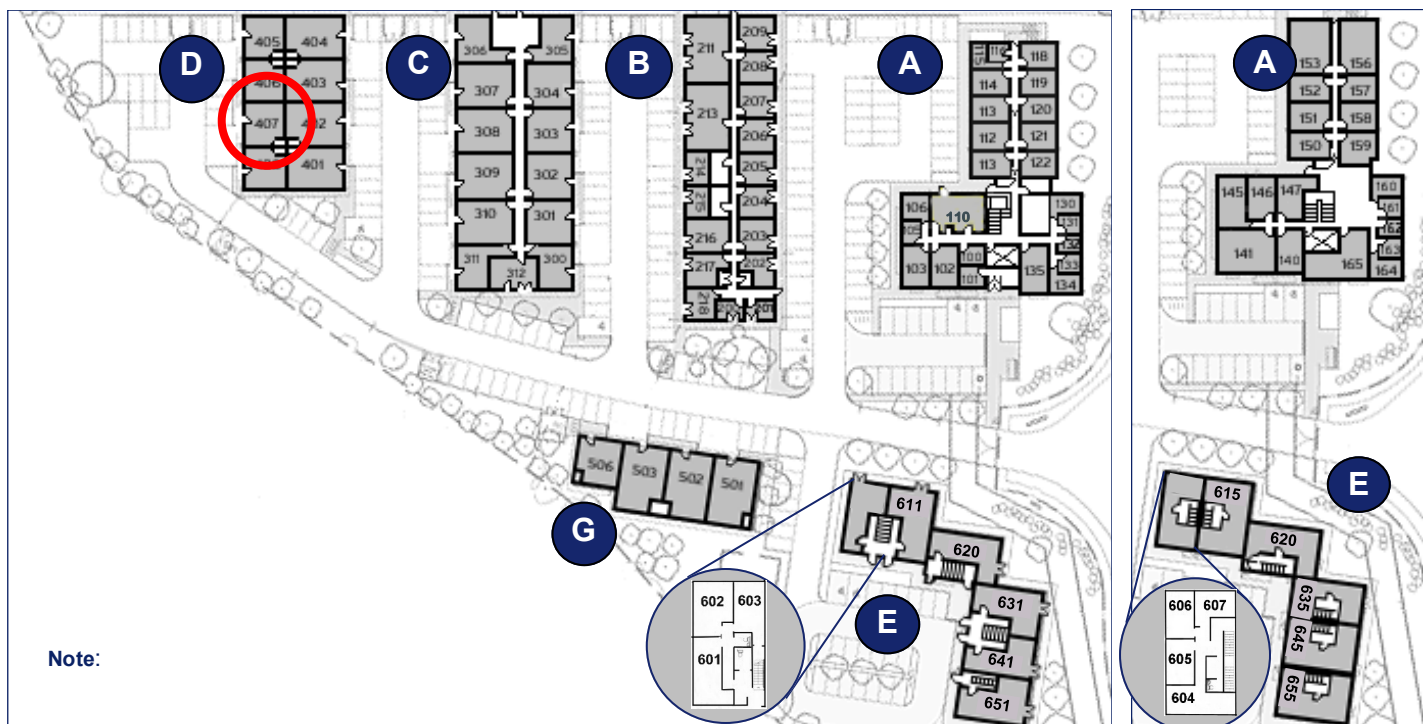

Milton Keynes Business Centre

Ground Floor—Unit 407
(58.6 sq m (631 sq ft))*

Milton Keynes Business Centre
Foxhunter Drive
Linford Wood
Milton Keynes
Buckinghamshire
MK14 6GD
01908 698700

*Approximate Measurements

Not to scale

Space for growing businesses

www.capitalspace.co.uk

Milton Keynes Business Centre

Ground Floor—Unit 407
(58.6 sq m (631 sq ft))*

Ground Floor

First Floor

Reception Building