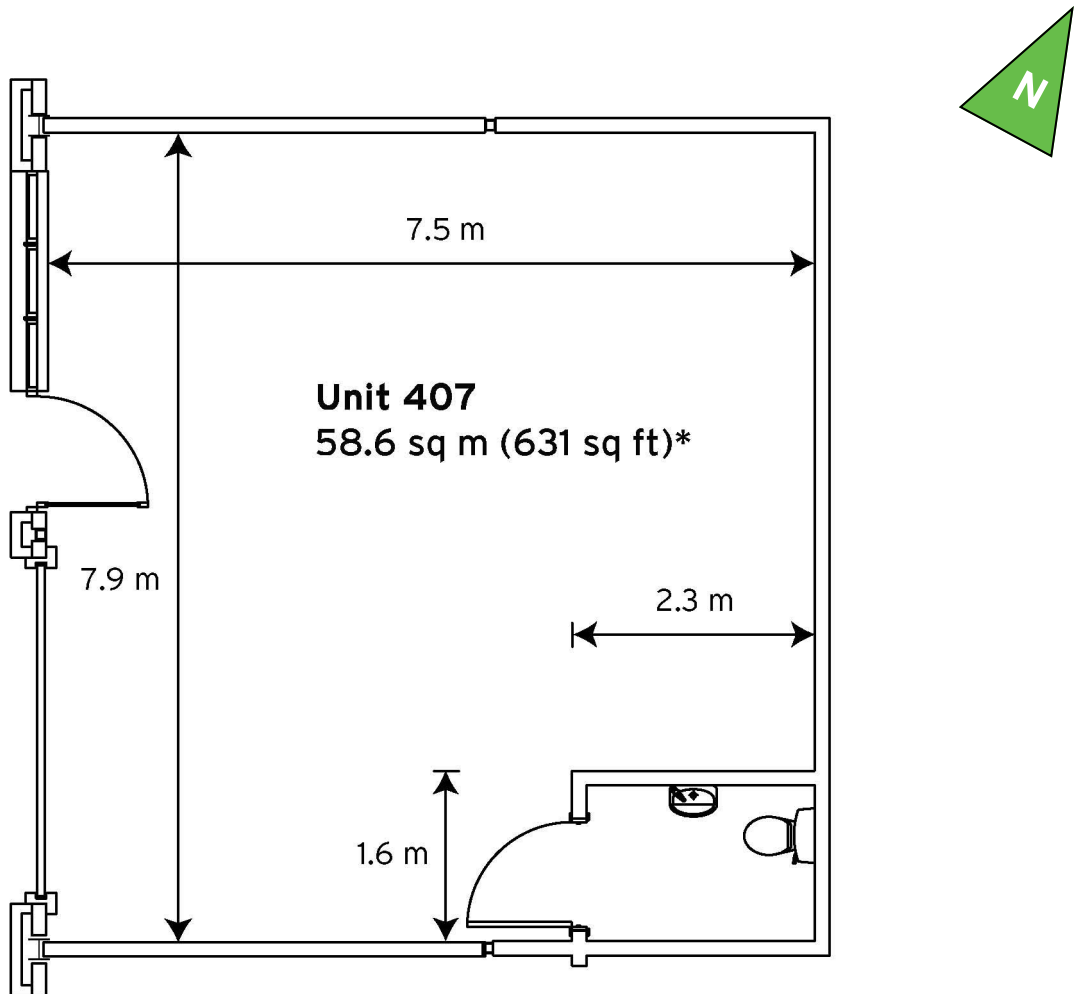

Milton Keynes Business Centre

Ground Floor—Unit 407
(58.6 sq m (631 sq ft))*

Milton Keynes Business Centre
Foxhunter Drive
Linford Wood
Milton Keynes
Buckinghamshire
MK14 6GD
01908 698700

*Approximate Measurements

Not to scale

Space for growing businesses

www.capitalspace.co.uk

Milton Keynes Business Centre

Ground Floor—Unit 407
(58.6 sq m (631 sq ft))*

Ground Floor

First Floor

Reception Building