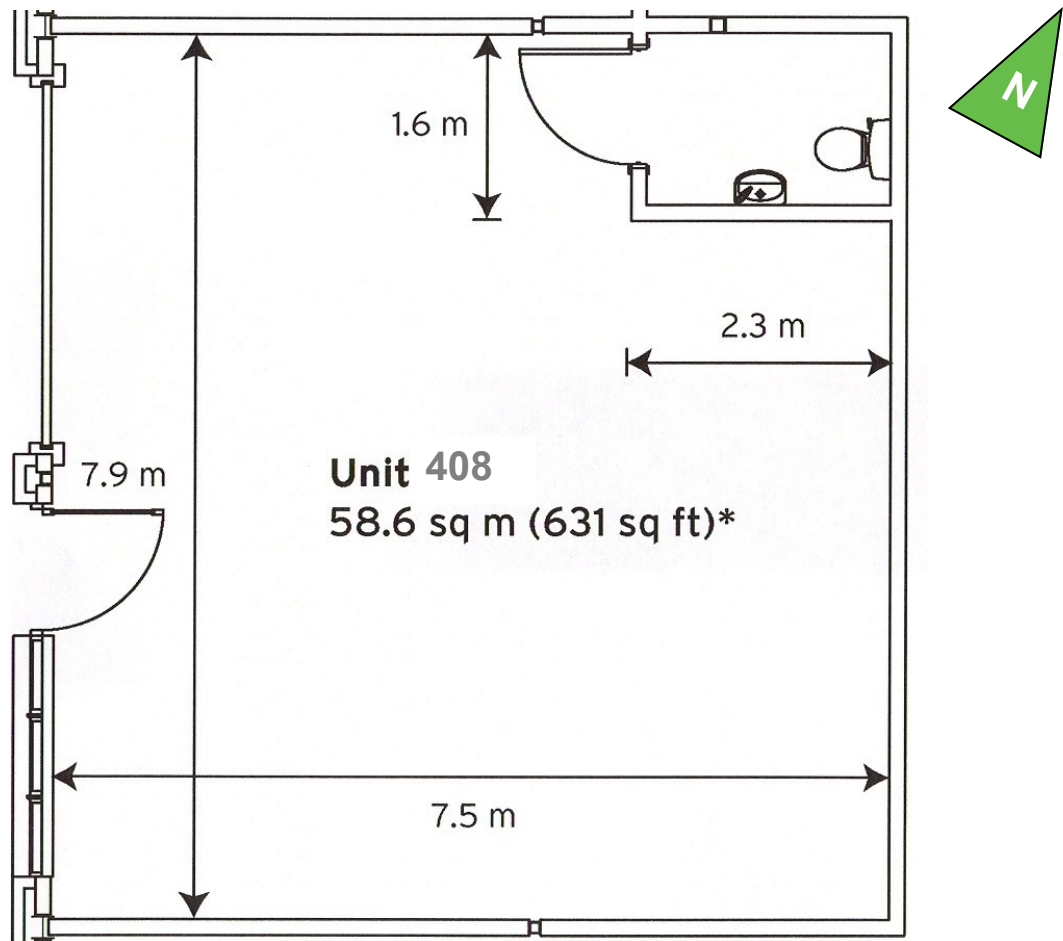

Milton Keynes Business Centre

Ground Floor—Unit 408
(58.6 sq m (631 sq ft))*

Milton Keynes Business Centre
Foxhunter Drive
Linford Wood
Milton Keynes
Buckinghamshire
MK14 6GD
01908 698700

*Approximate Measurements

Not to scale

Space for growing businesses

www.capitalspace.co.uk

Milton Keynes Business Centre

Ground Floor—Unit 408
(58.6 sq m (631 sq ft))*

Ground Floor

First Floor

Reception Building