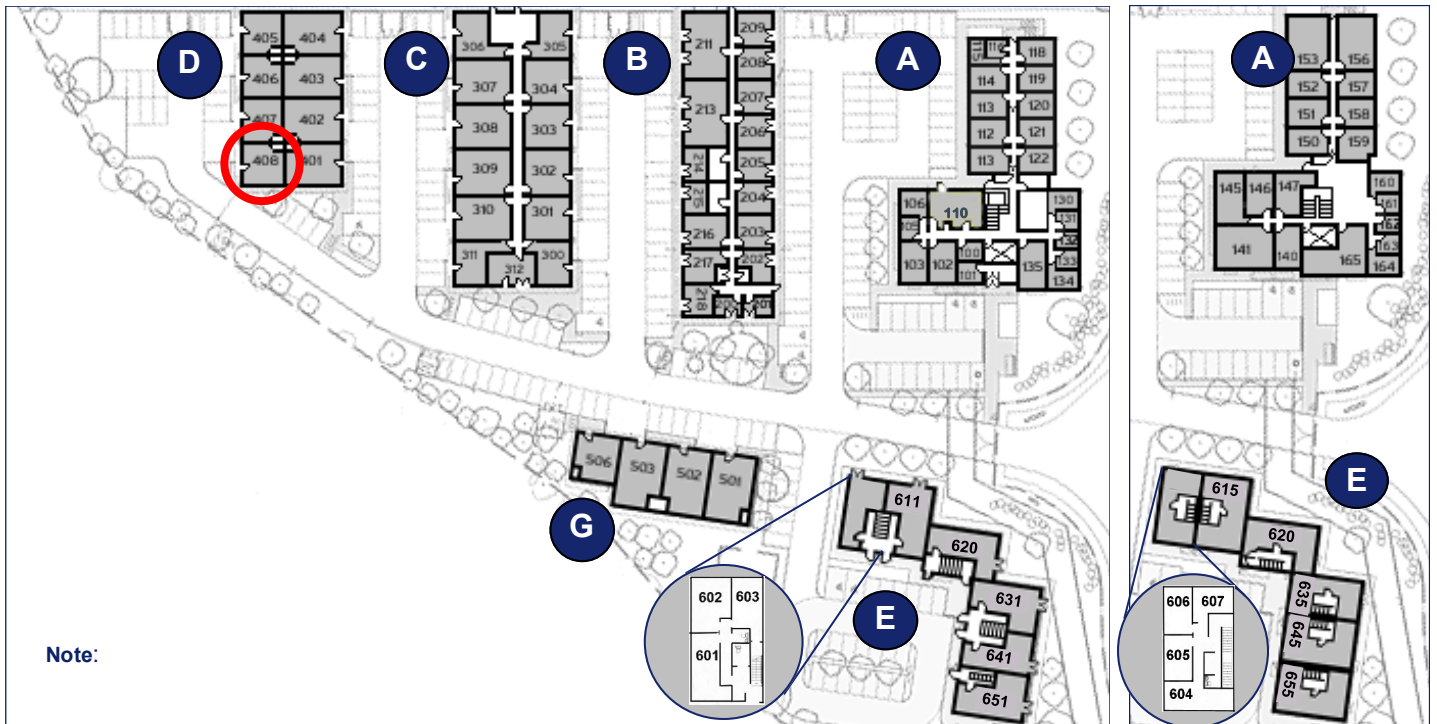

Milton Keynes Business Centre

Ground Floor—Unit 408
(58.6 sq m (631 sq ft))*

Milton Keynes Business Centre
Foxhunter Drive
Linford Wood
Milton Keynes
Buckinghamshire
MK14 6GD
01908 698700

*Approximate Measurements

Not to scale

Space for growing businesses

www.capitalspace.co.uk

Milton Keynes Business Centre

Ground Floor—Unit 408
(58.6 sq m (631 sq ft))*

Ground Floor

First Floor

Reception Building