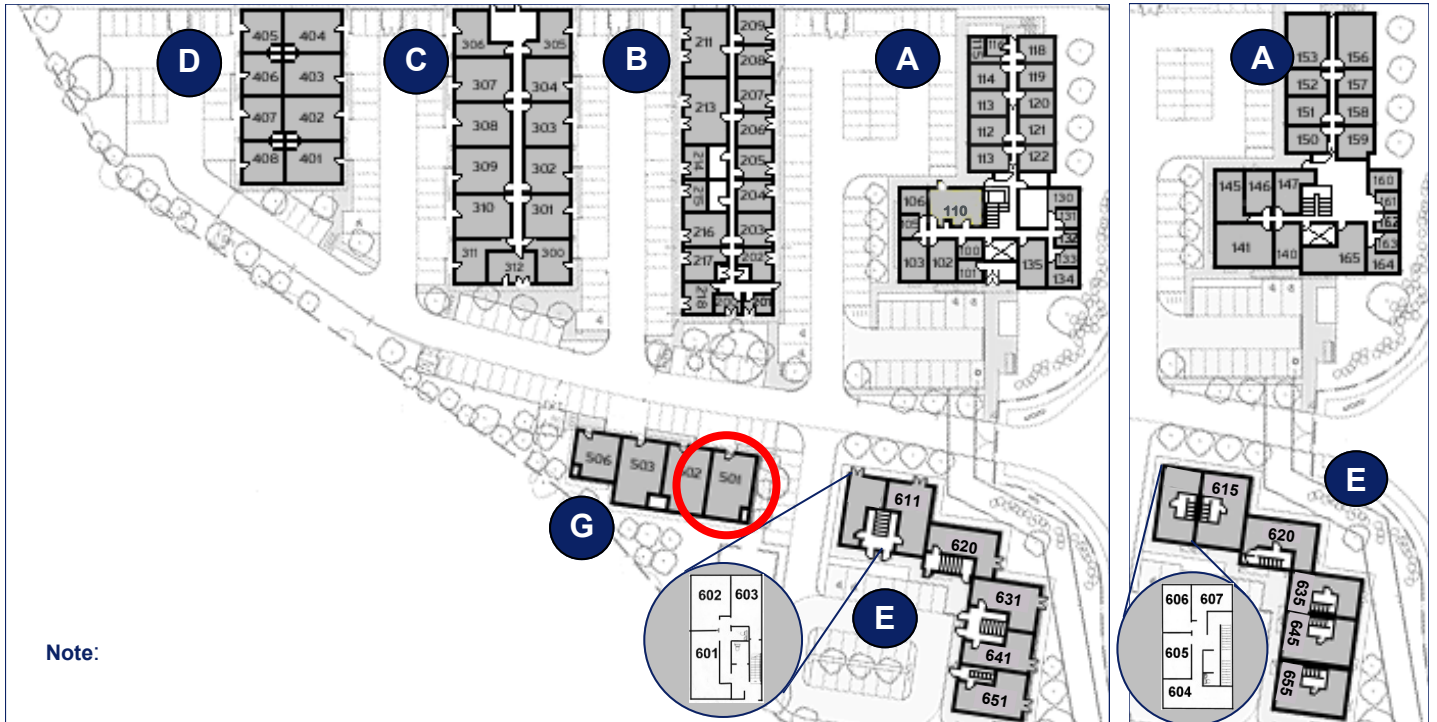

\*Approximate Measurements

Not to scale

Space for growing businesses

[www.capitalspace.co.uk](http://www.capitalspace.co.uk)

# Milton Keynes Business Centre

Ground Floor—Unit 501  
(101.1 m (1088 sq ft)\*

Ground Floor

First Floor

Reception Building

Centre Reception

Meeting Room

**Milton Keynes Business Centre**  
Foxhunter Drive  
Linford Wood  
Milton Keynes  
Buckinghamshire  
MK14 6GD  
01908 698700