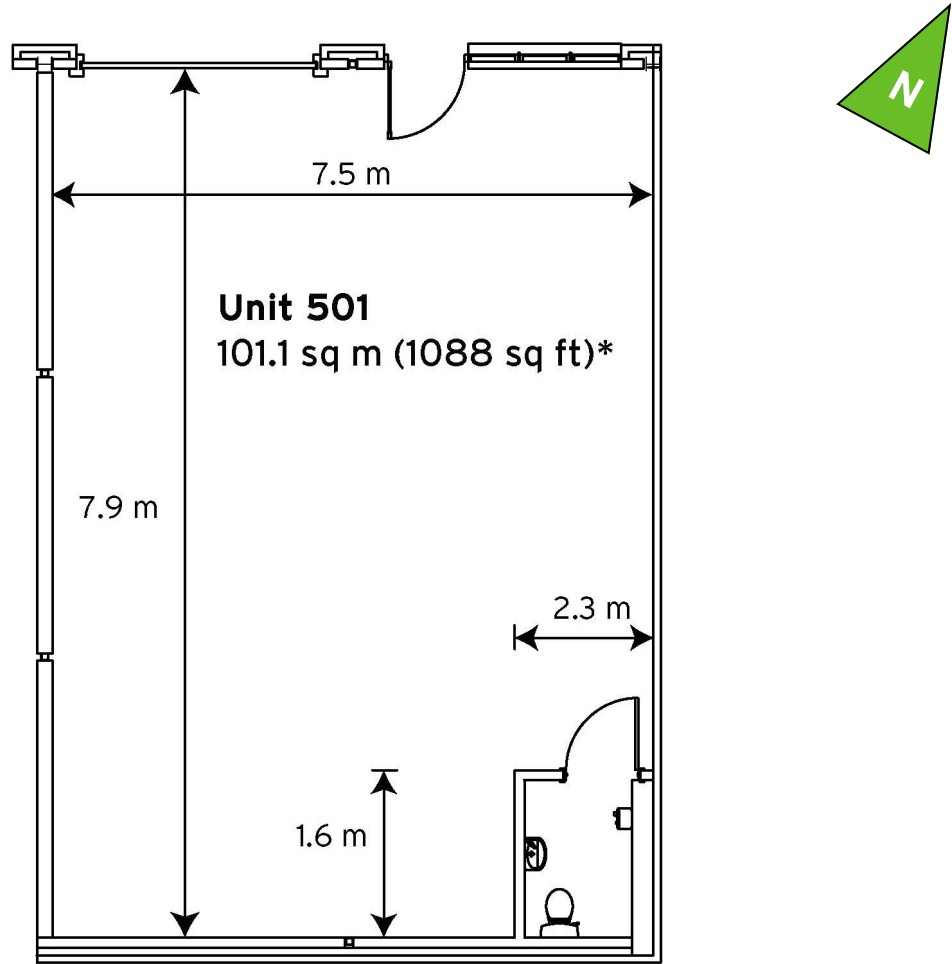

# Milton Keynes Business Centre

Ground Floor—Unit 501  
(101.1 m (1088 sq ft)\*

**Milton Keynes Business Centre**  
Foxhunter Drive  
Linford Wood  
Milton Keynes  
Buckinghamshire  
MK14 6GD  
01908 698700

\*Approximate Measurements

Not to scale

Space for growing businesses

[www.capitalspace.co.uk](http://www.capitalspace.co.uk)

# Milton Keynes Business Centre

Ground Floor—Unit 501  
(101.1 m (1088 sq ft)\*

Ground Floor

First Floor

Reception Building

Centre Reception

Meeting Room

**Milton Keynes Business Centre**  
Foxhunter Drive  
Linford Wood  
Milton Keynes  
Buckinghamshire  
MK14 6GD  
01908 698700