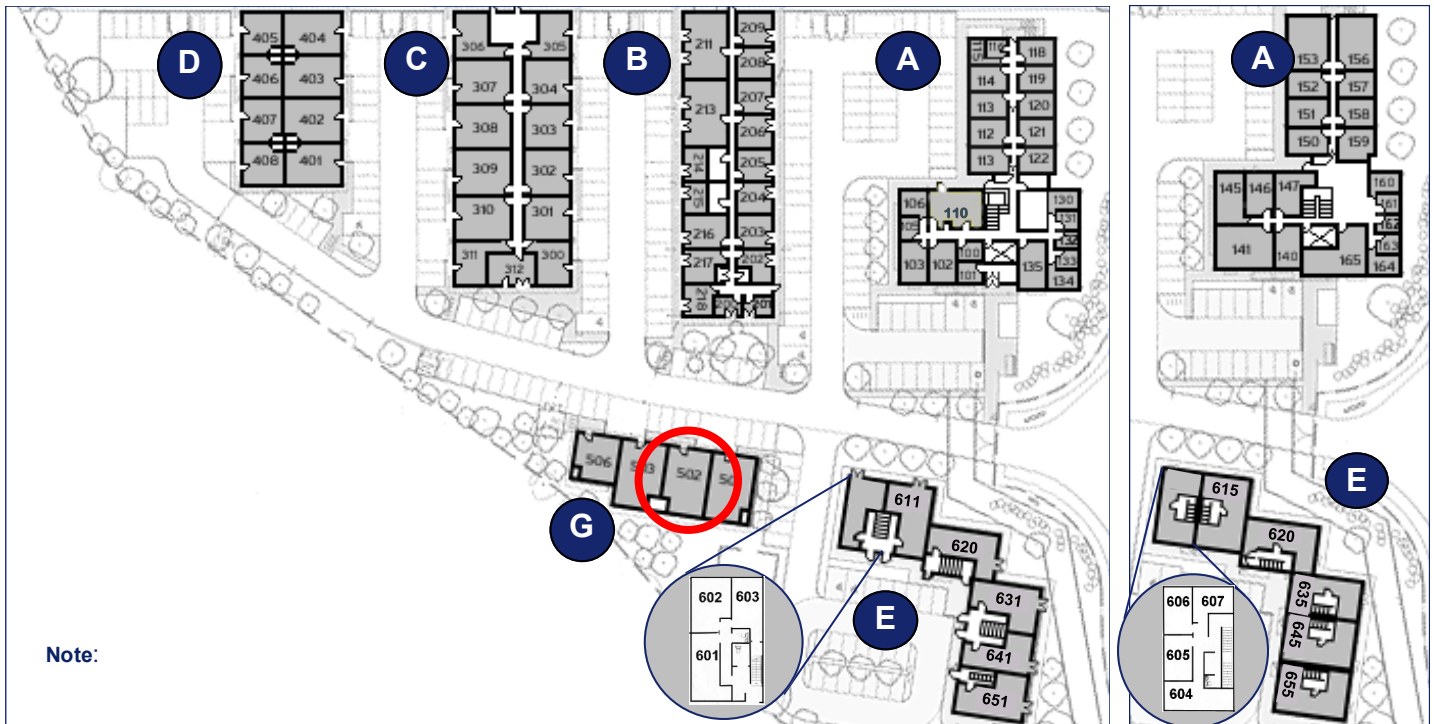

Milton Keynes Business Centre

Ground Floor—Unit 502
(100.6 m (1083 sq ft)*

Milton Keynes Business Centre
Foxhunter Drive
Linford Wood
Milton Keynes
Buckinghamshire
MK14 6GD
01908 698700

*Approximate Measurements

Not to scale

Space for growing businesses

www.capitalspace.co.uk

Milton Keynes Business Centre

Ground Floor—Unit 502
(100.6 m (1083 sq ft)*

Ground Floor

First Floor

Reception Building