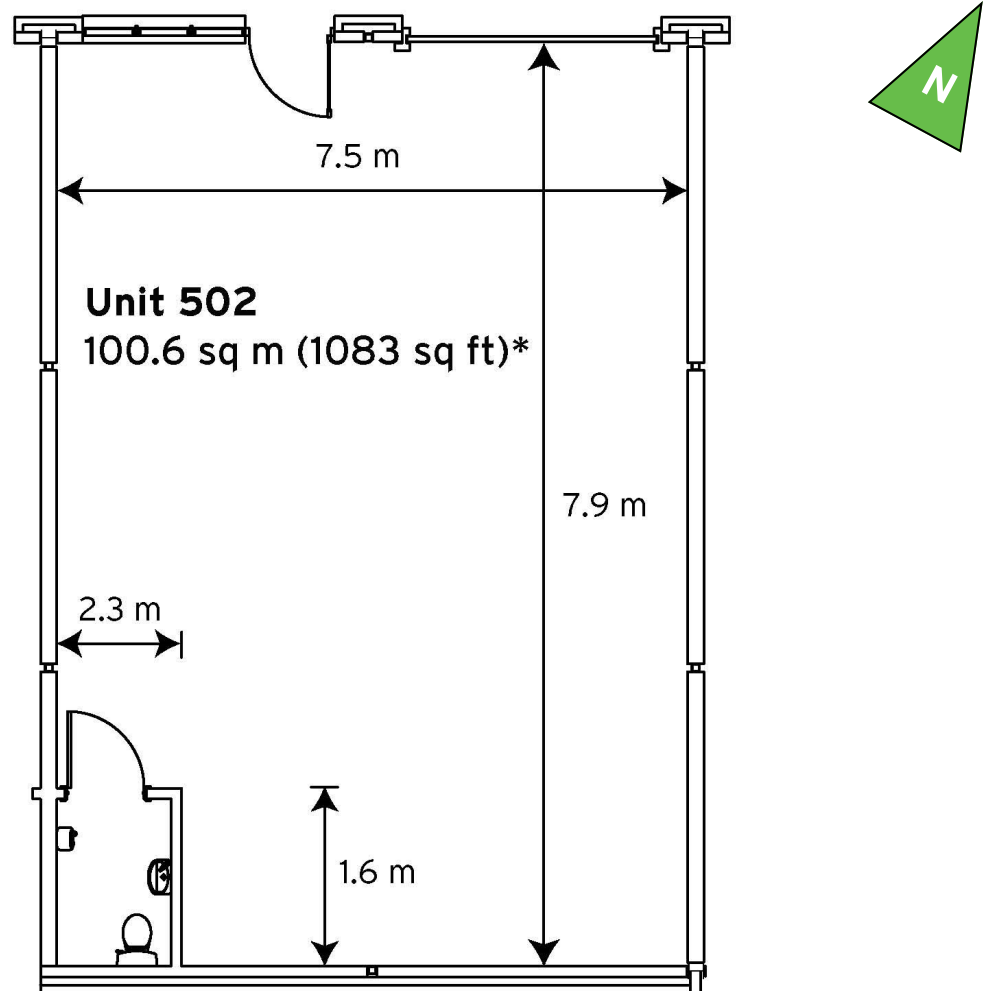

Milton Keynes Business Centre

Ground Floor—Unit 502
(100.6 m (1083 sq ft)*

Milton Keynes Business Centre
Foxhunter Drive
Linford Wood
Milton Keynes
Buckinghamshire
MK14 6GD
01908 698700

*Approximate Measurements

Not to scale

Space for growing businesses

www.capitalspace.co.uk

Milton Keynes Business Centre

Ground Floor—Unit 502
(100.6 m (1083 sq ft)*

Ground Floor

First Floor

Reception Building