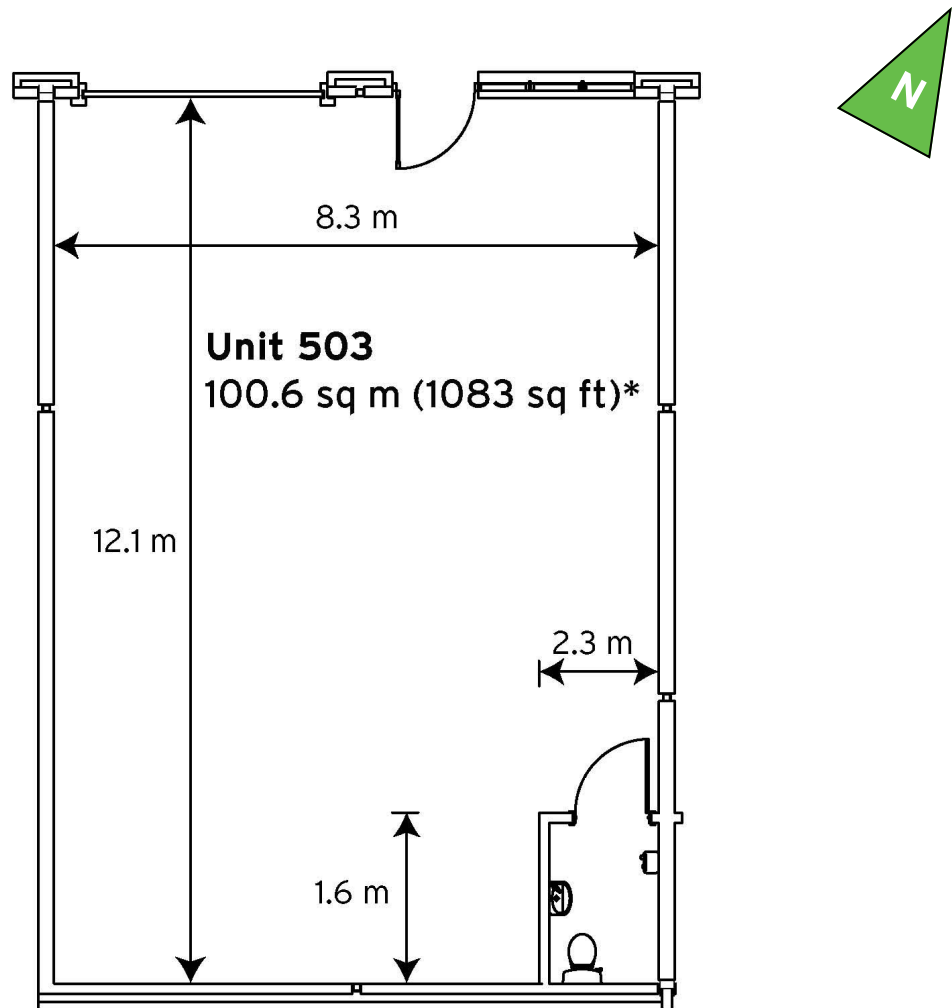

Milton Keynes Business Centre

Ground Floor—Unit 503
(100.6 sq m (1083 sq ft))*

Milton Keynes Business Centre
Foxhunter Drive
Linford Wood
Milton Keynes
Buckinghamshire
MK14 6GD
01908 698700

*Approximate Measurements

Not to scale

Space for growing businesses

www.capitalspace.co.uk

Milton Keynes Business Centre

Ground Floor—Unit 503
(100.6 sq m (1083 sq ft))*

Note:

Ground Floor

First Floor