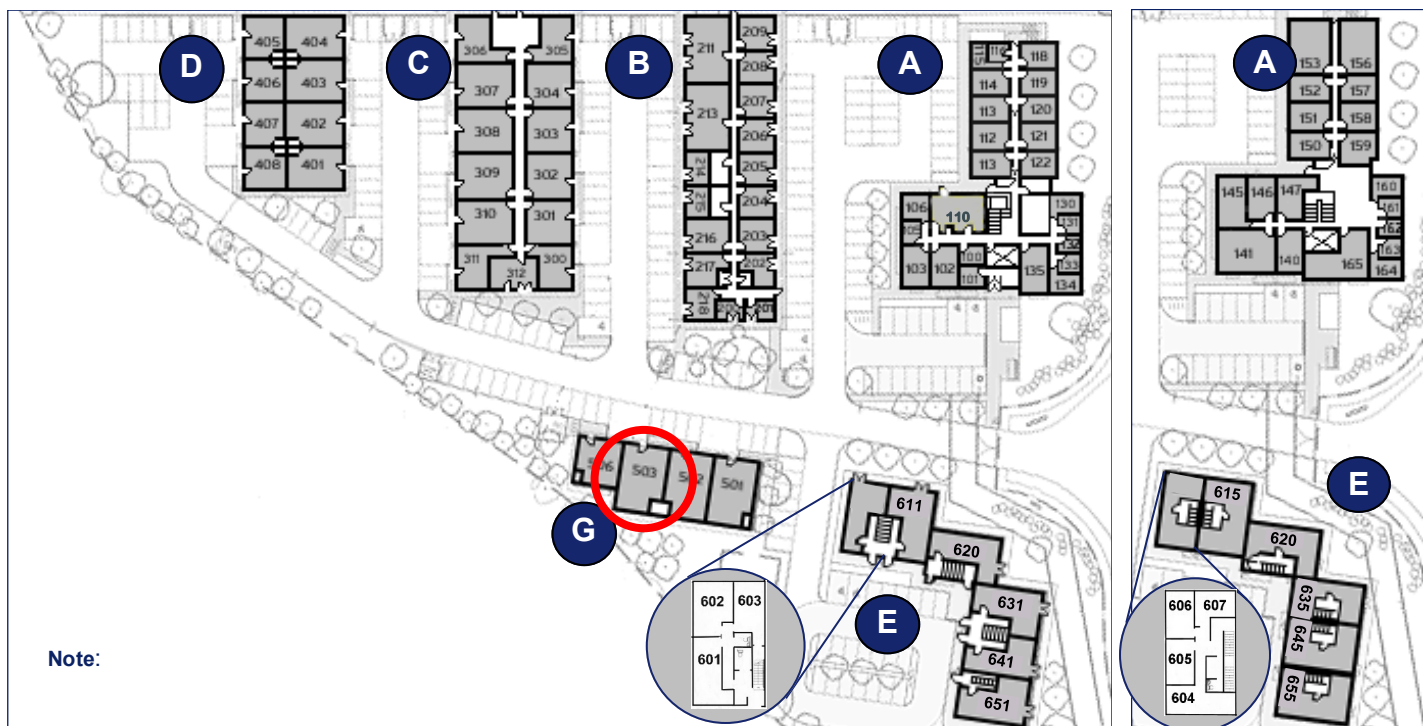

Milton Keynes Business Centre

Ground Floor—Unit 503
(100.6 sq m (1083 sq ft))*

Milton Keynes Business Centre
Foxhunter Drive
Linford Wood
Milton Keynes
Buckinghamshire
MK14 6GD
01908 698700

*Approximate Measurements

Not to scale

Space for growing businesses

www.capitalspace.co.uk

Milton Keynes Business Centre

Ground Floor—Unit 503
(100.6 sq m (1083 sq ft))*

Note:

Ground Floor

First Floor