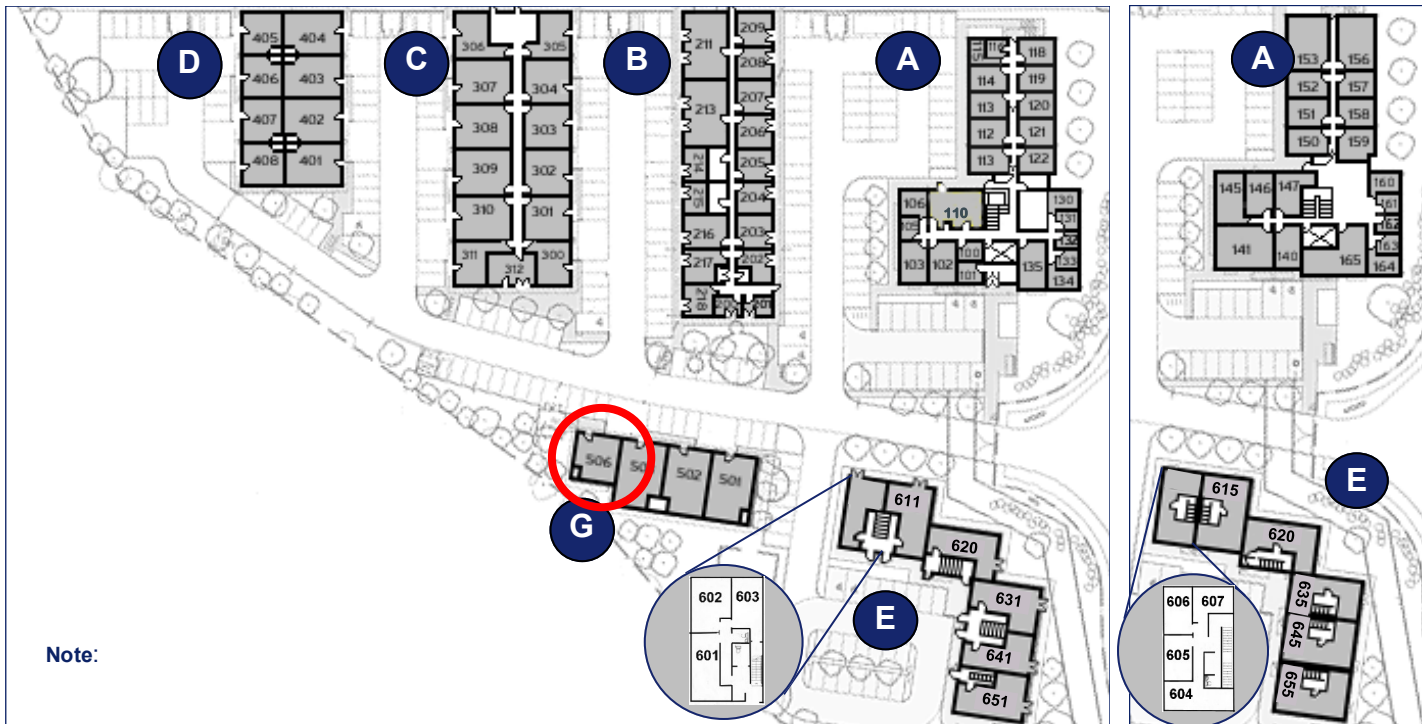

# Milton Keynes Business Centre

Ground Floor—Unit 506  
(71.0 sq m (764 sq ft))\*

**Milton Keynes Business Centre**  
Foxhunter Drive  
Linford Wood  
Milton Keynes  
Buckinghamshire  
MK14 6GD  
01908 698700

\*Approximate Measurements  
Not to scale

Space for growing businesses

[www.capitalspace.co.uk](http://www.capitalspace.co.uk)

# Milton Keynes Business Centre

Ground Floor—Unit 506  
(71.0 sq m (764 sq ft))\*

Ground Floor

First Floor

Reception Building

Centre Reception

Meeting Room

**Milton Keynes Business Centre**  
Foxhunter Drive  
Linford Wood  
Milton Keynes  
Buckinghamshire  
MK14 6GD  
01908 698700