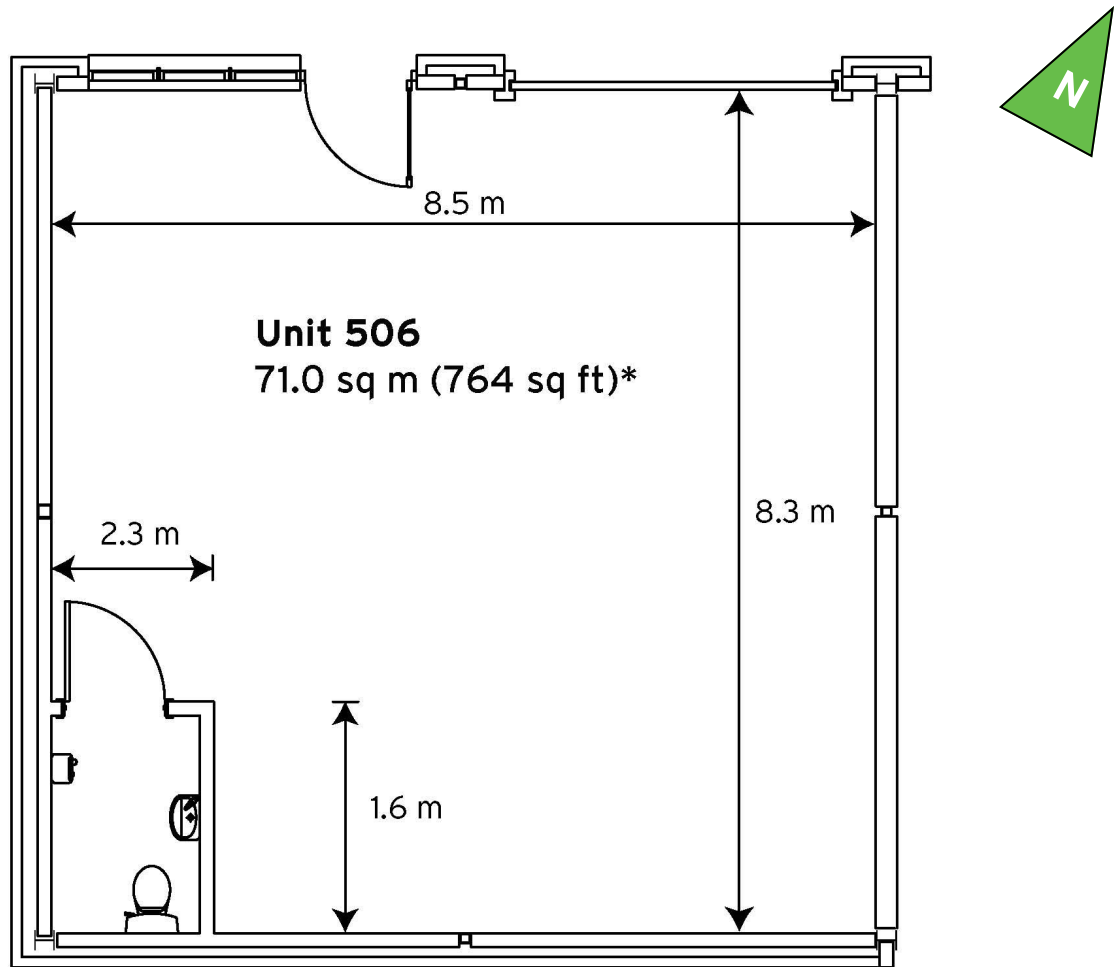

# Milton Keynes Business Centre

Ground Floor—Unit 506  
(71.0 sq m (764 sq ft))\*

**Milton Keynes Business Centre**  
Foxhunter Drive  
Linford Wood  
Milton Keynes  
Buckinghamshire  
MK14 6GD  
01908 698700

\*Approximate Measurements  
Not to scale

Space for growing businesses

[www.capitalspace.co.uk](http://www.capitalspace.co.uk)

# Milton Keynes Business Centre

Ground Floor—Unit 506  
(71.0 sq m (764 sq ft))\*

Ground Floor

First Floor

Reception Building

Centre Reception

Meeting Room

**Milton Keynes Business Centre**  
Foxhunter Drive  
Linford Wood  
Milton Keynes  
Buckinghamshire  
MK14 6GD  
01908 698700