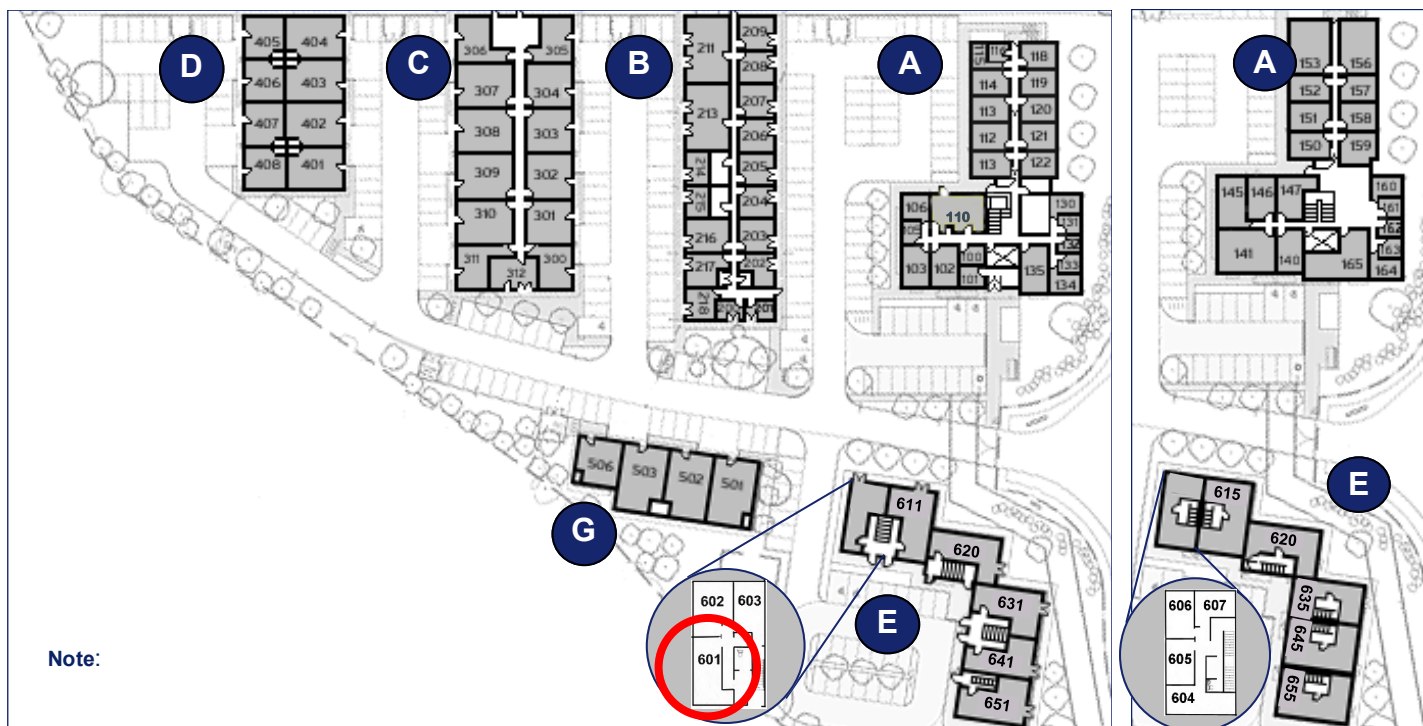

# Milton Keynes Business Centre

Ground Floor—Unit 601  
(21.2sq m (228 sq ft))\*

**Milton Keynes Business Centre**  
Foxhunter Drive  
Linford Wood  
Milton Keynes  
Buckinghamshire  
MK14 6GD

\*Approximate Measurements

Not to scale

**Space for growing businesses**

[www.capitalspace.co.uk](http://www.capitalspace.co.uk)

# Milton Keynes Business Centre

**Ground Floor—Unit 601**  
(21.2sq m (228 sq ft))\*

**Ground Floor**

**First Floor**

Reception Building

Centre Reception

Meeting Room

**Milton Keynes Business Centre**  
Foxhunter Drive  
Linford Wood  
Milton Keynes  
Buckinghamshire  
MK14 6GD  
01908 698700

\*Approximate Measurements

Not to scale

Space for growing businesses

[www.capitalspace.co.uk](http://www.capitalspace.co.uk)