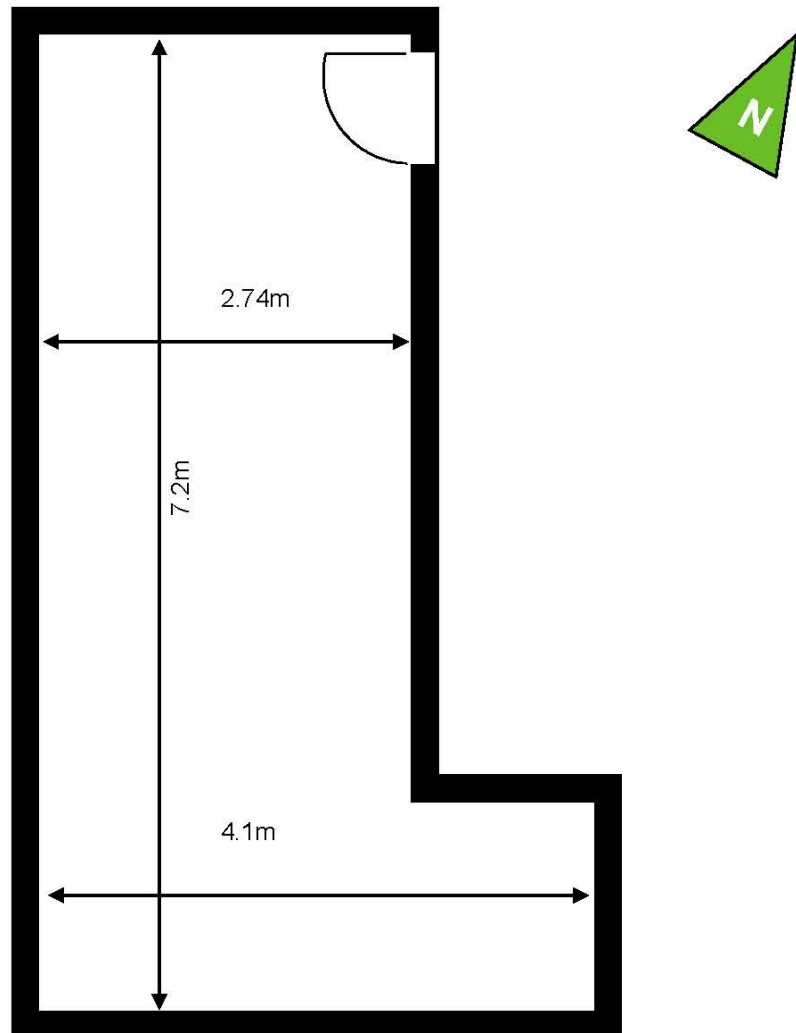

# Milton Keynes Business Centre

Ground Floor—Unit 601  
(21.2sq m (228 sq ft))\*

**Milton Keynes Business Centre**  
Foxhunter Drive  
Linford Wood  
Milton Keynes  
Buckinghamshire  
MK14 6GD

\*Approximate Measurements

# Milton Keynes Business Centre

**Ground Floor—Unit 601**  
(21.2sq m (228 sq ft))\*

**Ground Floor**

**First Floor**

Reception Building

Centre Reception

Meeting Room

**Milton Keynes Business Centre**  
Foxhunter Drive  
Linford Wood  
Milton Keynes  
Buckinghamshire  
MK14 6GD  
01908 698700