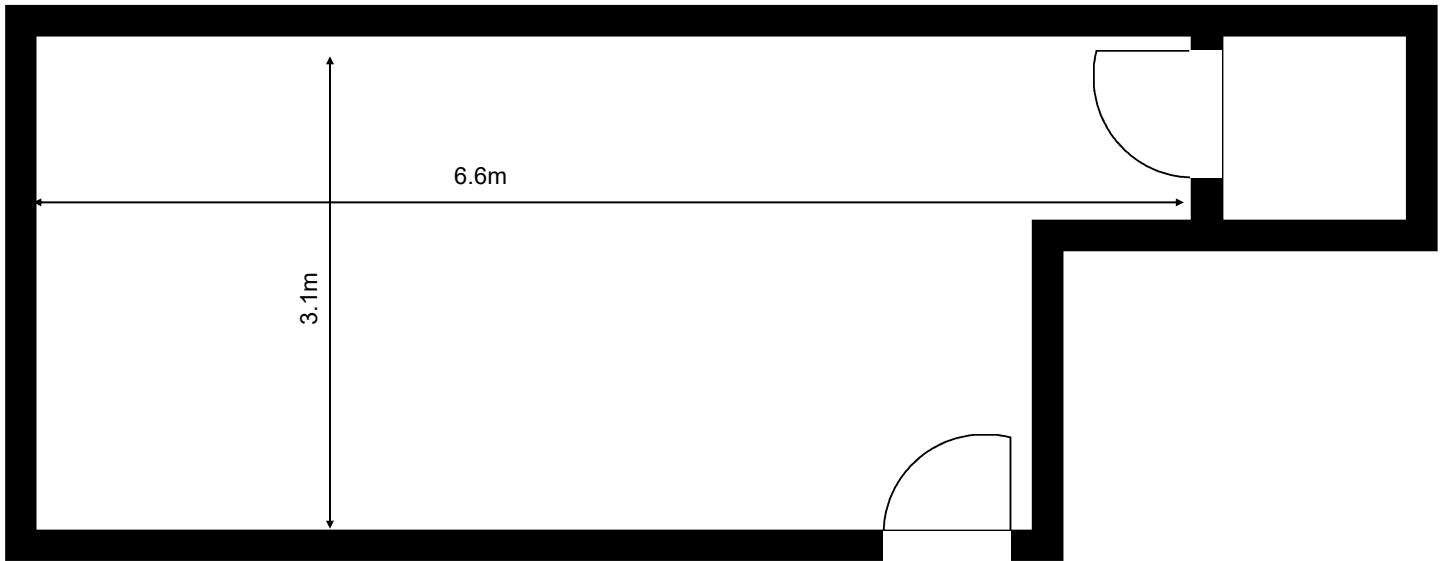

Milton Keynes Business Centre

Ground Floor—Unit 603

16.3 sq m (175 sq ft)*

Milton Keynes Business Centre

Foxhunter Drive
Linford Wood
Milton Keynes
Buckinghamshire
MK14 6GD
01908 698700

*Approximate Measurements

Not to scale

Space for growing businesses

www.capitalspace.co.uk

Milton Keynes Business Centre

Ground Floor—Unit 603

16.3 sq m (175 sq ft)*

Ground Floor

First Floor