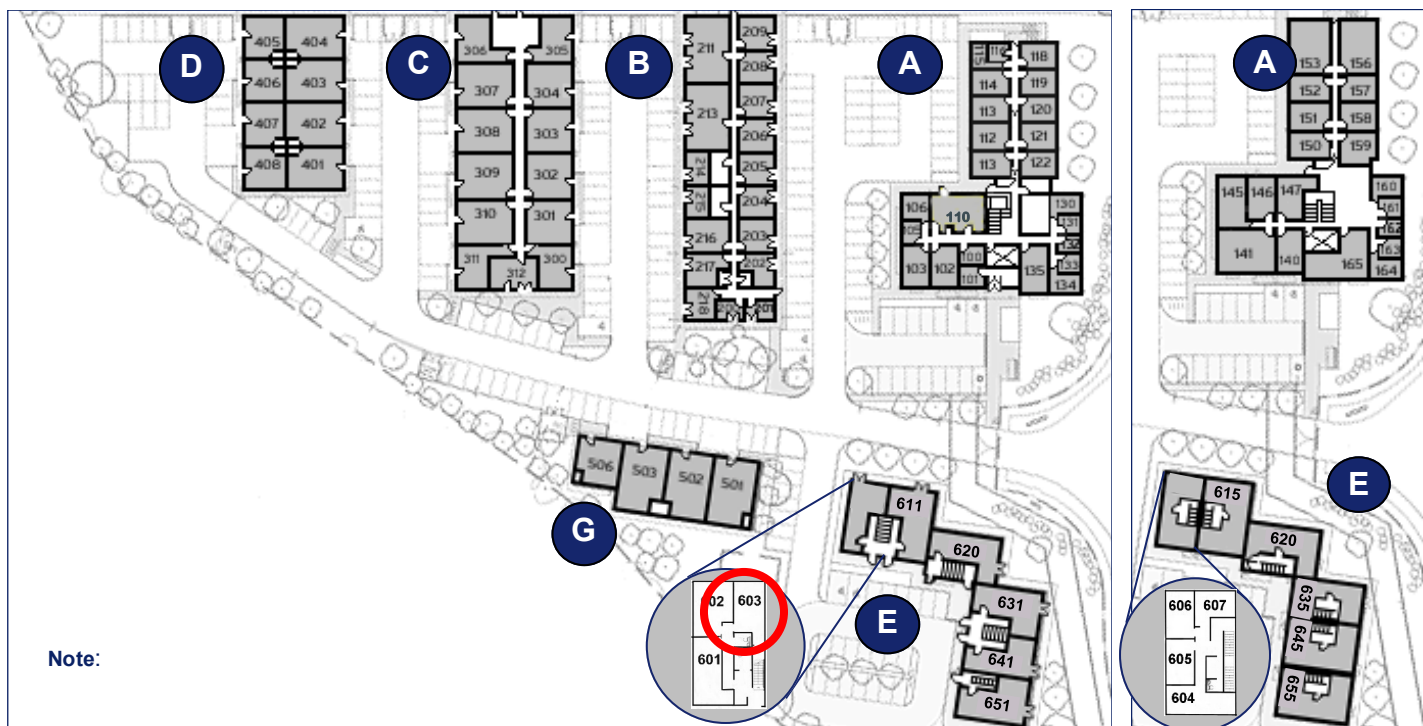

Not to scale

Space for growing businesses

www.capitalspace.co.uk

Milton Keynes Business Centre

Ground Floor—Unit 603

16.3 sq m (175 sq ft)*

Ground Floor

First Floor