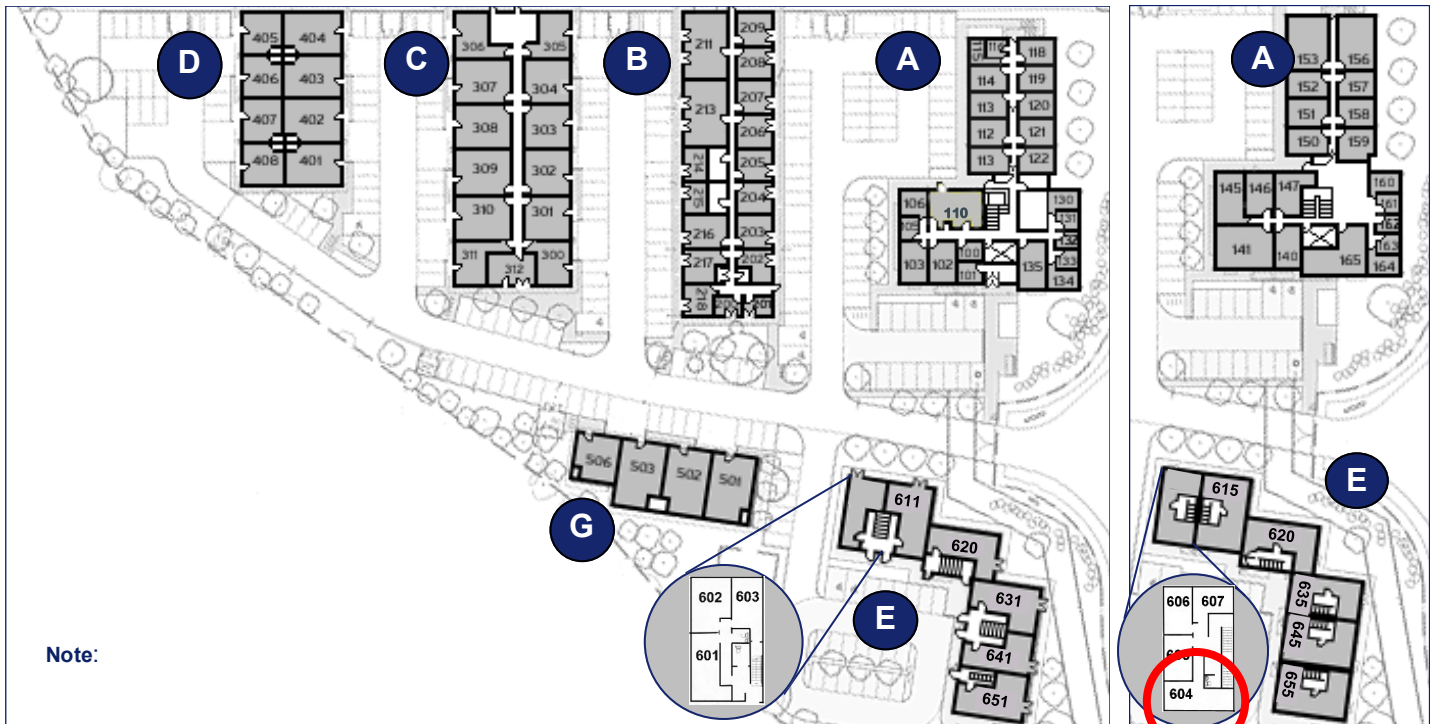

Milton Keynes Business Centre

First Floor—Unit 604
21.6 sq m (232 sq ft)*

Milton Keynes Business Centre
Foxhunter Drive
Linford Wood
Milton Keynes
Buckinghamshire
MK14 8GD

*Approximate Measurements

Not to scale

Space for growing businesses

www.capitalspace.co.uk

Milton Keynes Business Centre

First Floor—Unit 604
(21.6sq m (232 sq ft))*

Note:

Ground Floor

First Floor

Reception Building