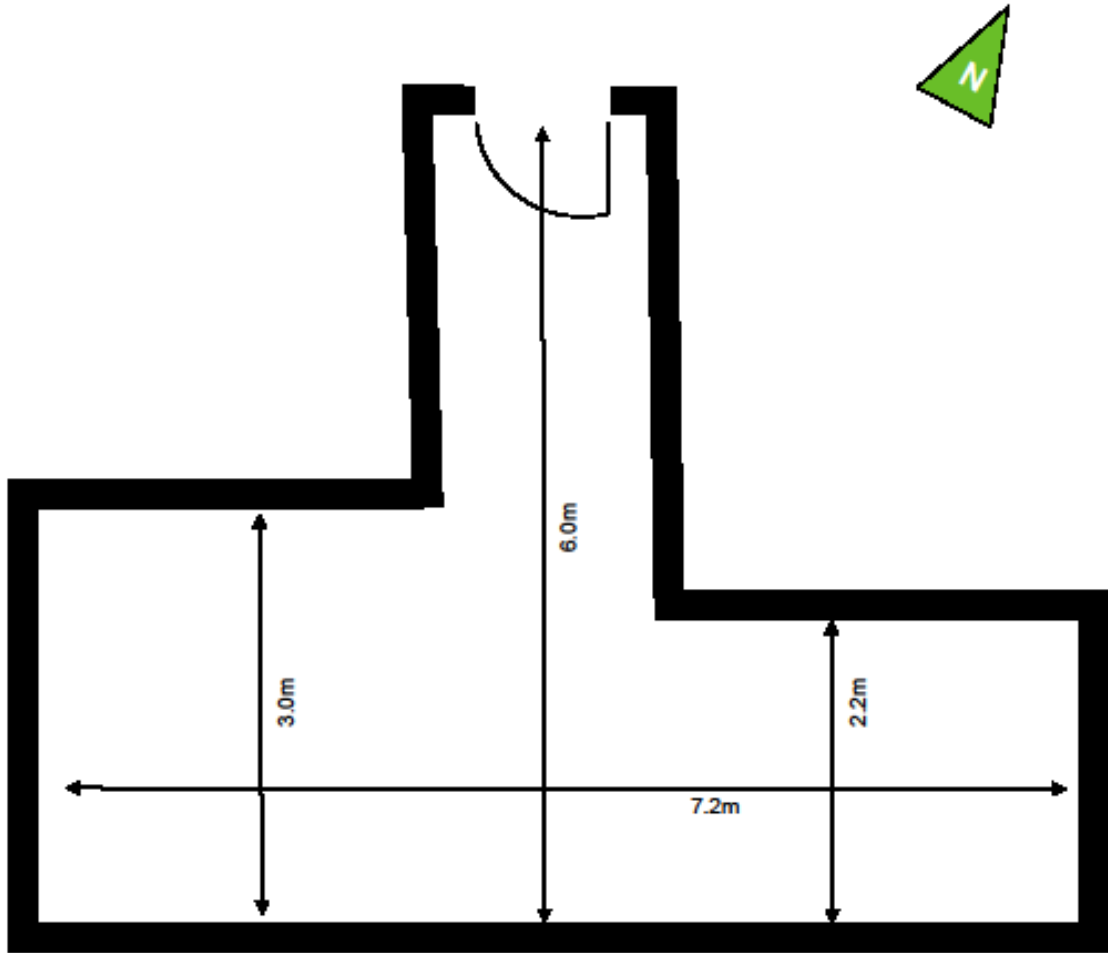

Milton Keynes Business Centre

First Floor—Unit 604
21.6 sq m (232 sq ft)*

Milton Keynes Business Centre
Foxhunter Drive
Linford Wood
Milton Keynes
Buckinghamshire
MK14 8GD

*Approximate Measurements

Not to scale

Space for growing businesses

www.capitalspace.co.uk

Milton Keynes Business Centre

First Floor—Unit 604
(21.6sq m (232 sq ft))*

Note:

Ground Floor

First Floor

Reception Building