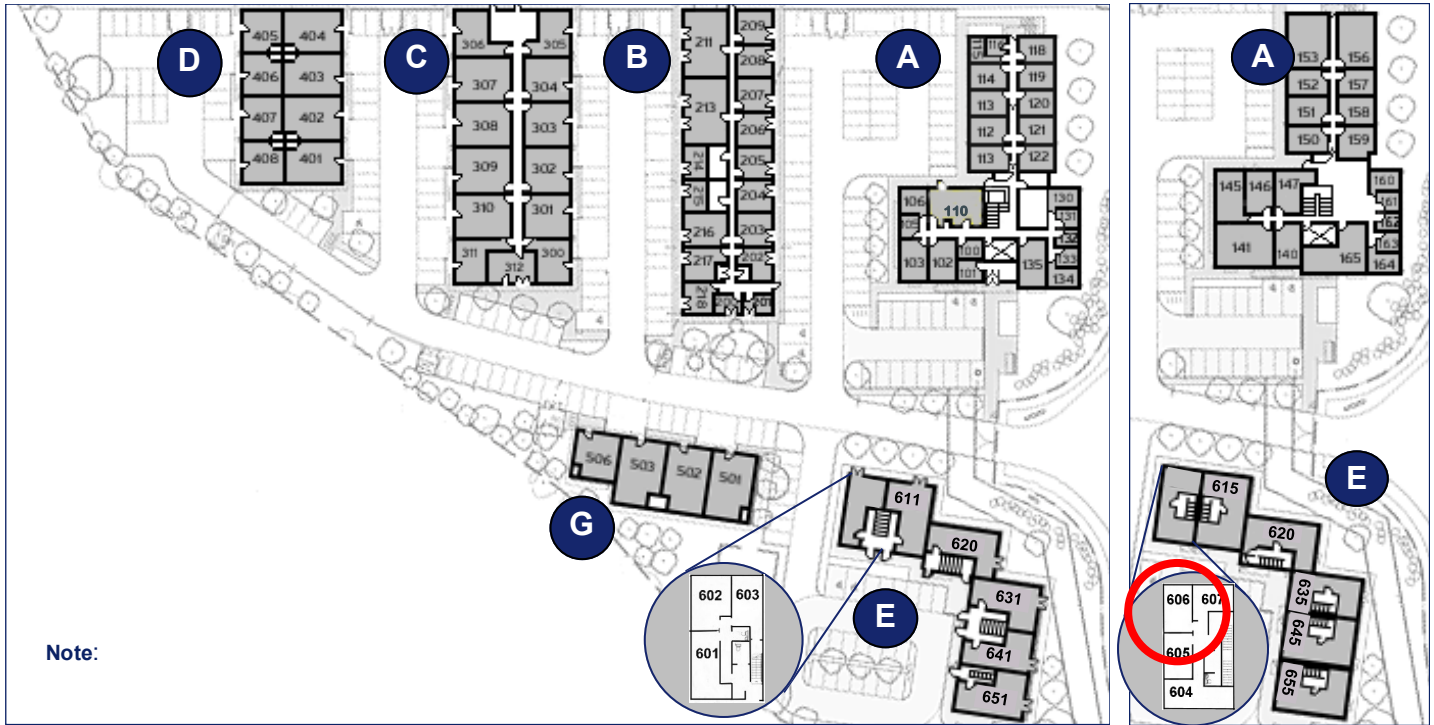

Milton Keynes Business Centre

First Floor—Unit 606
14.7 sq m (158 sq ft)*

Milton Keynes Business Centre
Foxhunter Drive
Linford Wood
Milton Keynes
Buckinghamshire
MK14 6GD

Space for growing businesses

*Approximate Measurements

Not to scale

www.capitalspace.co.uk

Milton Keynes Business Centre

First Floor—Unit 606
(14.7sq m (158 sq ft))*

Note:

Ground Floor

First Floor

Reception Building