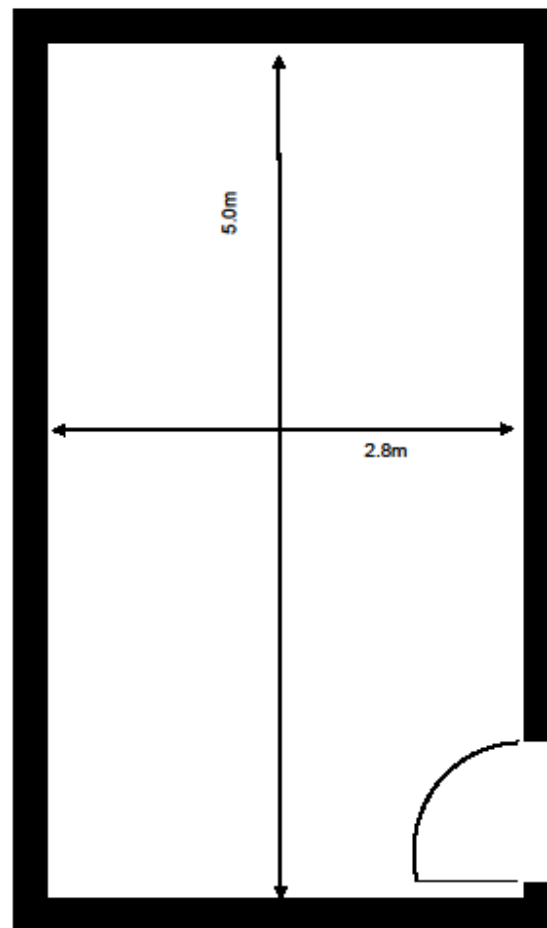

Milton Keynes Business Centre

First Floor—Unit 606
14.7 sq m (158 sq ft)*

Milton Keynes Business Centre
Foxhunter Drive
Linford Wood
Milton Keynes
Buckinghamshire
MK14 6GD

Space for growing businesses

*Approximate Measurements

Not to scale

www.capitalspace.co.uk

Milton Keynes Business Centre

First Floor—Unit 606
(14.7sq m (158 sq ft))*

Note:

Ground Floor

First Floor

Reception Building