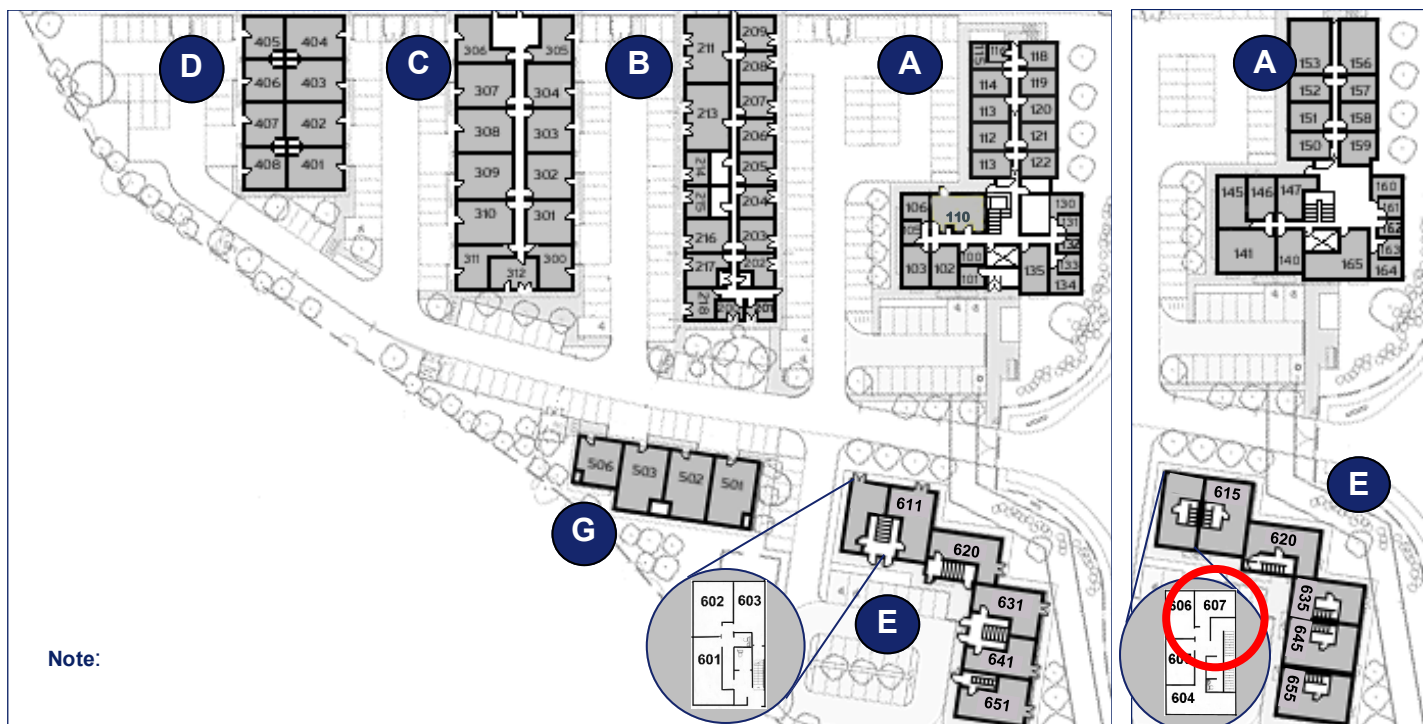

Milton Keynes Business Centre

First Floor—Unit 607
12.4 sq m (133 sq ft)*

Milton Keynes Business Centre
Foxhunter Drive
Linford Wood
Milton Keynes
Buckinghamshire
MK14 8GD

*Approximate Measurements

Not to scale

Space for growing businesses

www.capitalspace.co.uk

Milton Keynes Business Centre

First Floor—Unit 607
(12.4sq m (133 sq ft))*

Note:

Ground Floor

First Floor

Reception Building