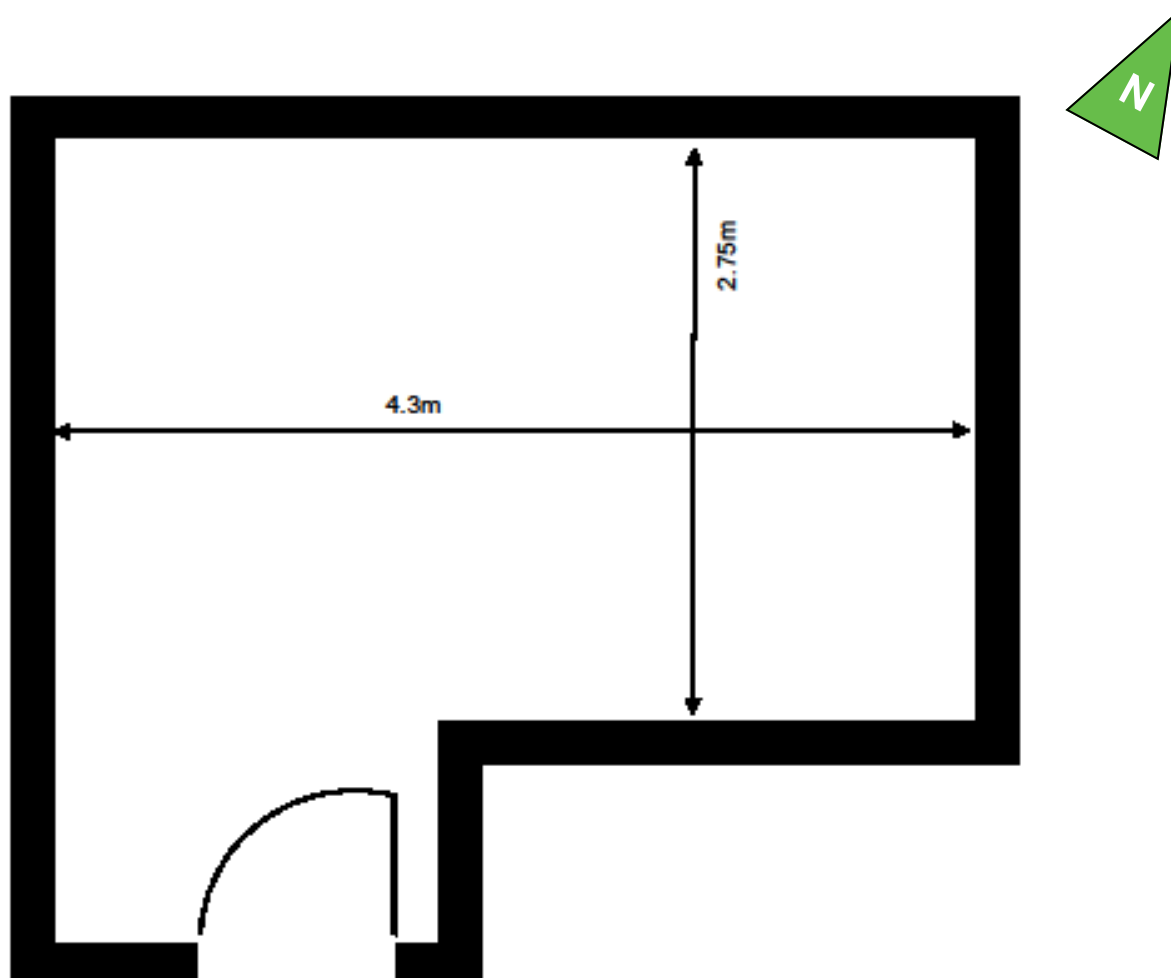

Milton Keynes Business Centre

First Floor—Unit 607
12.4 sq m (133 sq ft)*

Milton Keynes Business Centre
Foxhunter Drive
Linford Wood
Milton Keynes
Buckinghamshire
MK14 8GD

*Approximate Measurements

Not to scale

Space for growing businesses

www.capitalspace.co.uk

Milton Keynes Business Centre

First Floor—Unit 607
(12.4sq m (133 sq ft))*

Note:

Ground Floor

First Floor

Reception Building