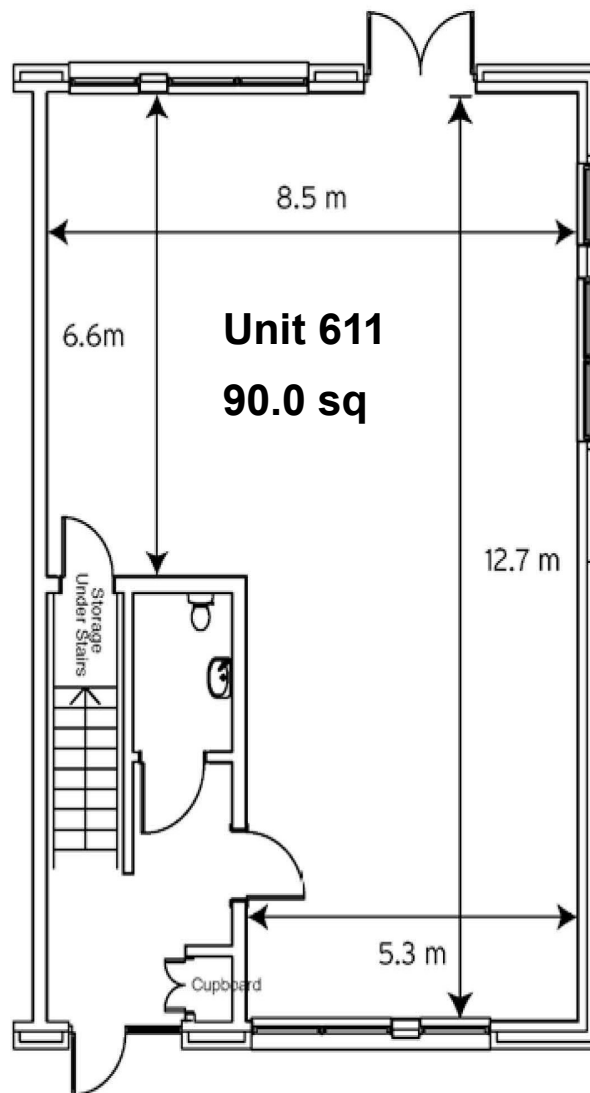

Milton Keynes Business Centre

Ground Floor—Unit 611
(90.0 sq m (969 sq ft))*

Milton Keynes Business Centre
Foxhunter Drive
Linford Wood
Milton Keynes
Buckinghamshire
MK14 6GD
01908 698700

*Approximate Measurements

Not to scale

Space for growing businesses

www.capitalspace.co.uk

Milton Keynes Business Centre

Ground Floor—Unit 611
(90.0 sq m (969 sq ft))*

Ground Floor

First Floor

Reception Building