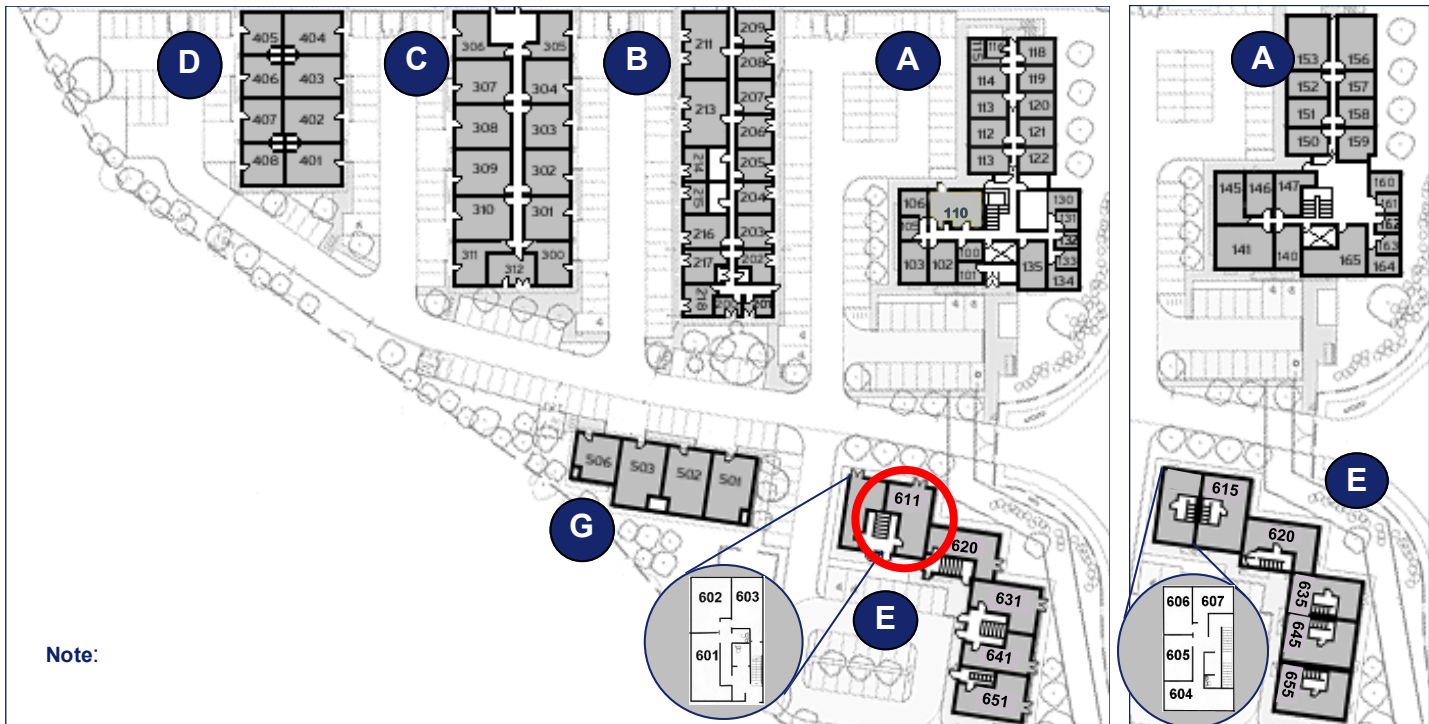

Not to scale

Space for growing businesses

www.capitalspace.co.uk

Milton Keynes Business Centre

Ground Floor—Unit 611
(90.0 sq m (969 sq ft))*

Ground Floor

First Floor

Reception Building