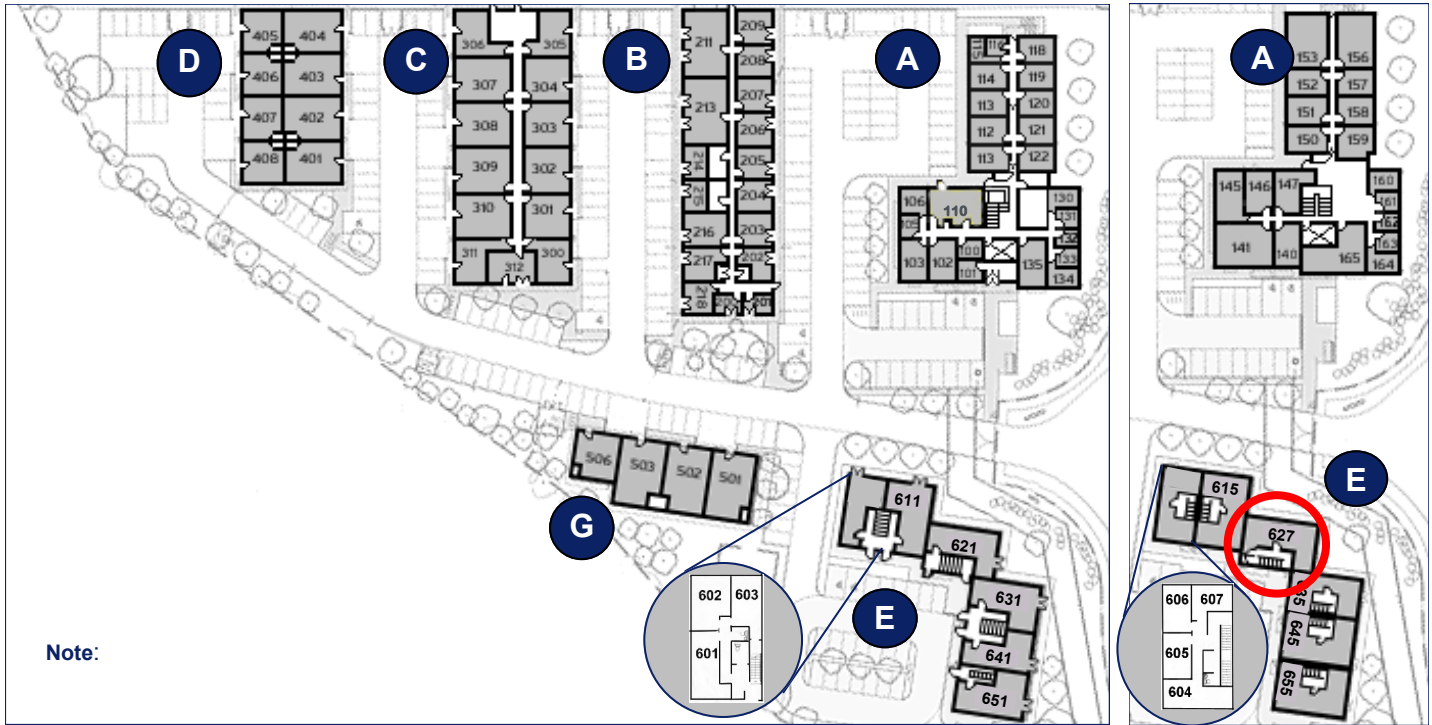

Not to scale

Space for growing businesses

www.capitalspace.co.uk

Milton Keynes Business Centre

Second Floor—Unit 627

74.5 sq m (802 sq ft)*

Note:

Ground Floor