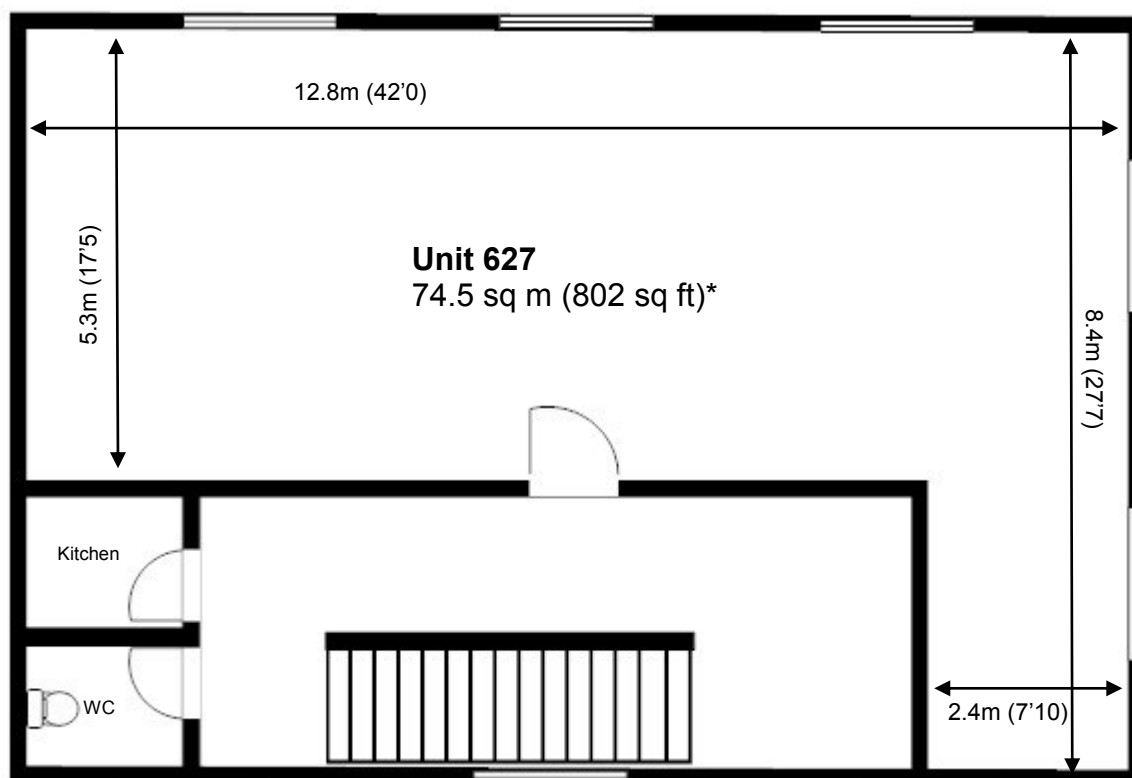

Milton Keynes Business Centre

Second Floor—Unit 627

74.5 sq m (802 sq ft)*

Milton Keynes Business Centre

Foxhunter Drive
Linford Wood
Milton Keynes
Buckinghamshire
MK14 6GD
01908 698700

*Approximate Measurements

Not to scale

Space for growing businesses

www.capitalspace.co.uk

Milton Keynes Business Centre

Second Floor—Unit 627

74.5 sq m (802 sq ft)*

Note:

Ground Floor