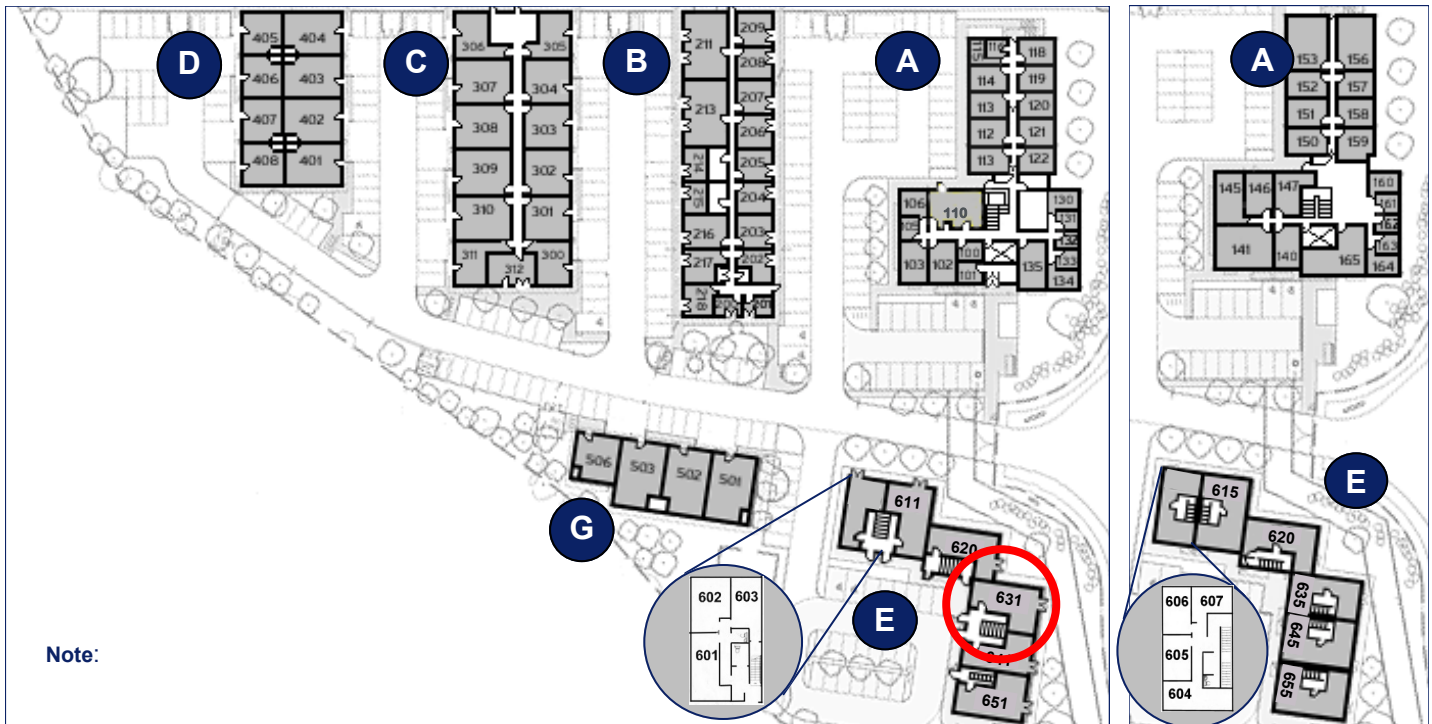

Not to scale

Space for growing businesses

www.capitalspace.co.uk

Milton Keynes Business Centre

Ground Floor—Unit 631

90.0 sq m (969 sq ft)*

Ground Floor

First Floor