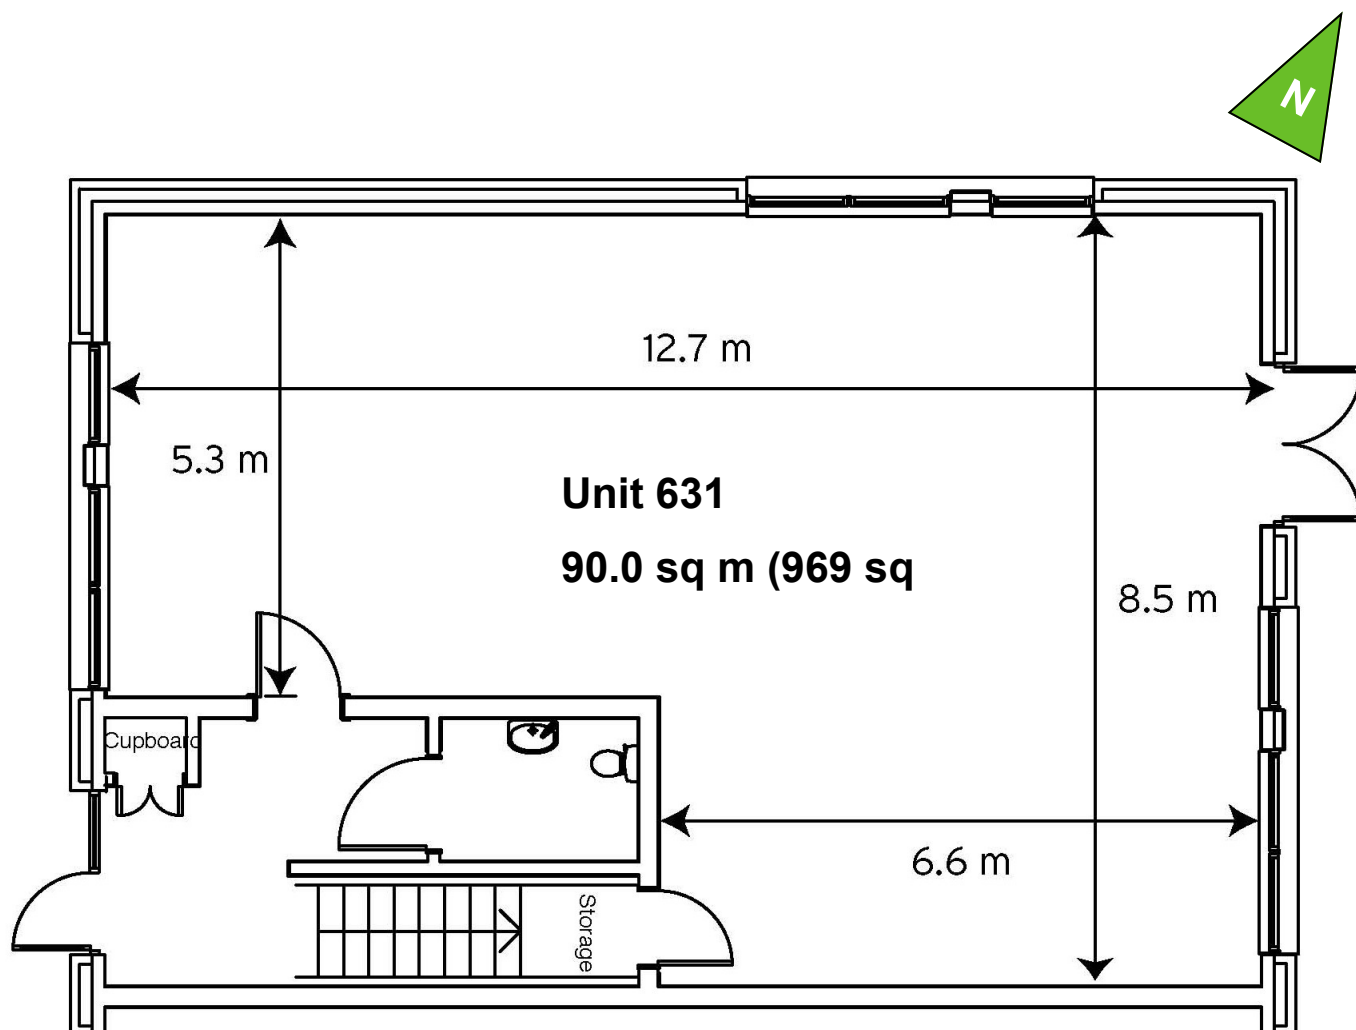

Milton Keynes Business Centre

Ground Floor—Unit 631

90.0 sq m (969 sq ft)*

Milton Keynes Business Centre

Foxhunter Drive
Linford Wood
Milton Keynes
Buckinghamshire
MK14 6GD
01908 698700

*Approximate Measurements

Not to scale

Space for growing businesses

www.capitalspace.co.uk

Milton Keynes Business Centre

Ground Floor—Unit 631

90.0 sq m (969 sq ft)*

Ground Floor

First Floor