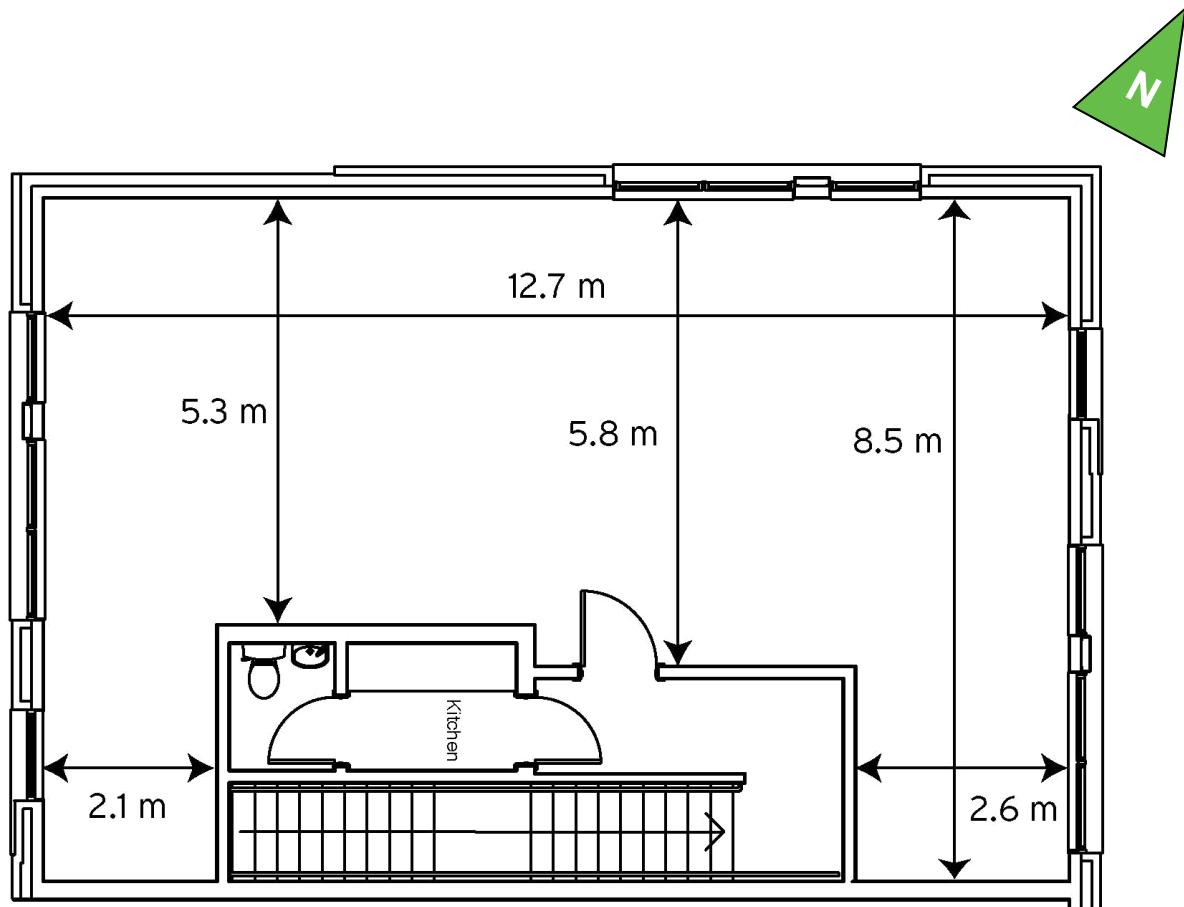

Milton Keynes Business Centre

First Floor—Unit 635
85.4sq m (919 sq ft)*

Milton Keynes Business Centre
Foxhunter Drive
Linford Wood
Milton Keynes
Buckinghamshire
MK14 6GD
01908 698700

*Approximate Measurements

Not to scale

Space for growing businesses

www.capitalspace.co.uk

Milton Keynes Business Centre

First Floor—Unit 635
85.4sq m (919 sq ft)*

Ground Floor

First Floor

Reception Building