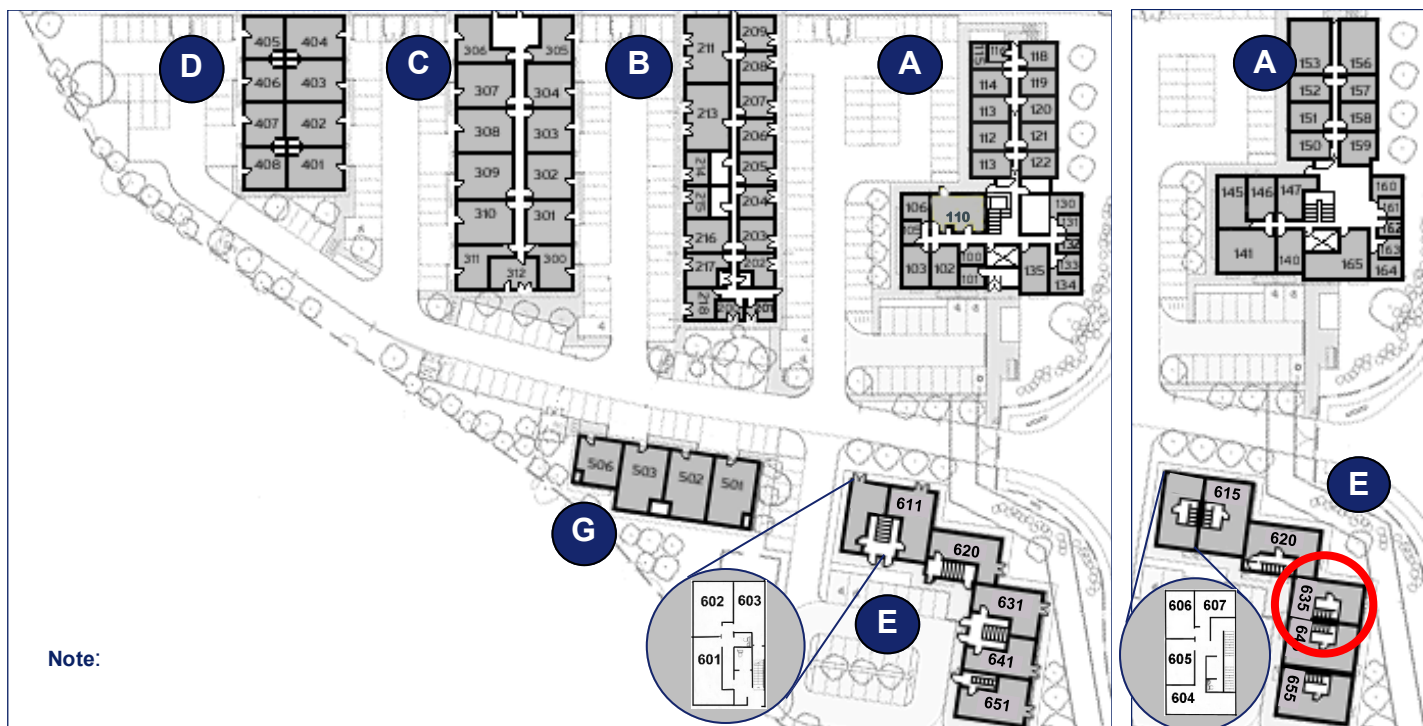

Milton Keynes Business Centre

First Floor—Unit 635
85.4sq m (919 sq ft)*

Milton Keynes Business Centre
Foxhunter Drive
Linford Wood
Milton Keynes
Buckinghamshire
MK14 6GD
01908 698700

*Approximate Measurements

Not to scale

Space for growing businesses

www.capitalspace.co.uk

Milton Keynes Business Centre

First Floor—Unit 635
85.4sq m (919 sq ft)*

Ground Floor

First Floor

Reception Building