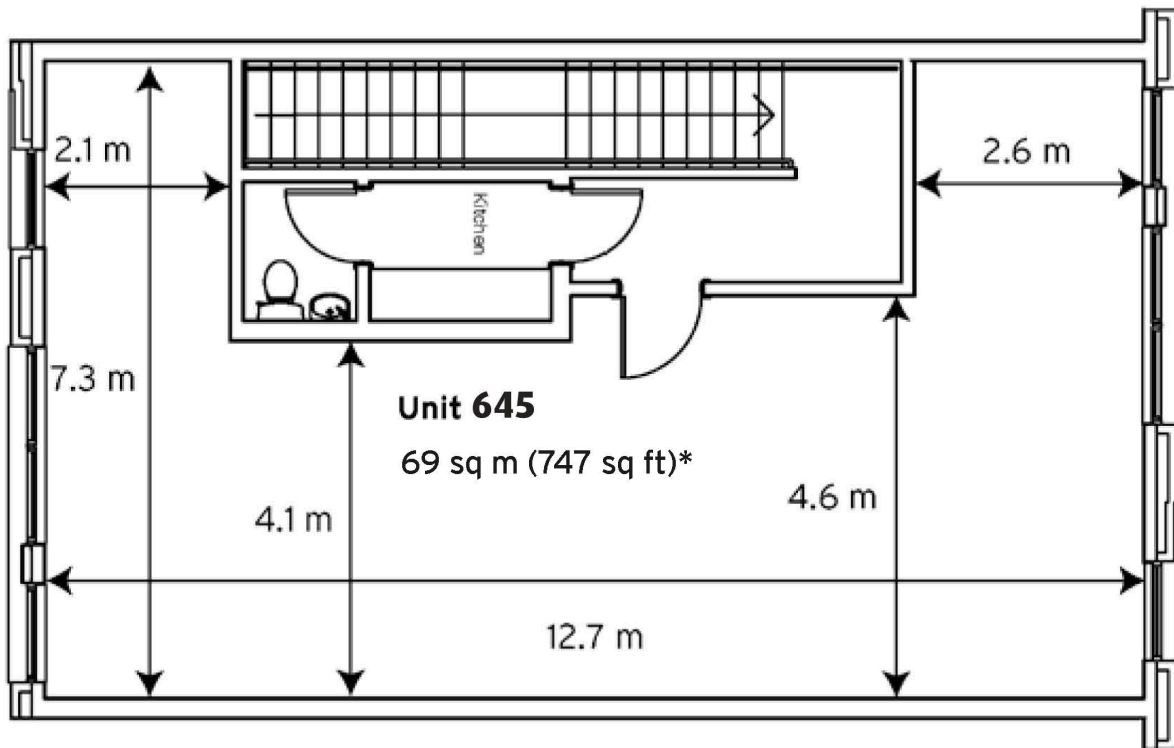

Milton Keynes Business Centre

First Floor—Unit 645
(69.0 sq m (747 sq ft))*

Milton Keynes Business Centre
Foxhunter Drive
Linford Wood
Milton Keynes
Buckinghamshire
MK14 6GD
01908 698700

*Approximate Measurements

Not to scale

Space for growing businesses

www.capitalspace.co.uk

Milton Keynes Business Centre

First Floor—Unit 645
(69.0 sq m (747 sq ft))*

Note:

Ground Floor

First Floor