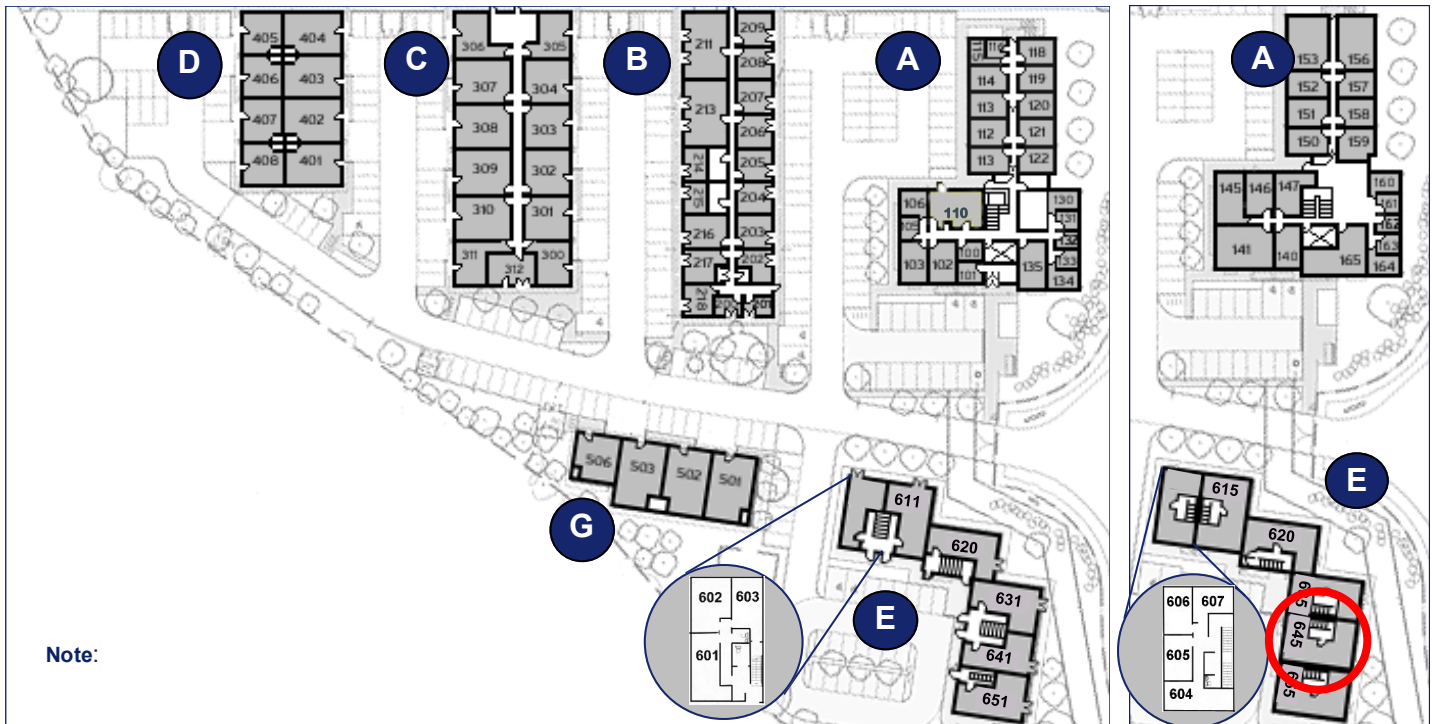

Milton Keynes Business Centre

First Floor—Unit 645
(69.0 sq m (747 sq ft))*

Milton Keynes Business Centre
Foxhunter Drive
Linford Wood
Milton Keynes
Buckinghamshire
MK14 6GD
01908 698700

*Approximate Measurements

Not to scale

Space for growing businesses

www.capitalspace.co.uk

Milton Keynes Business Centre

First Floor—Unit 645
(69.0 sq m (747 sq ft))*

Note:

Ground Floor

First Floor