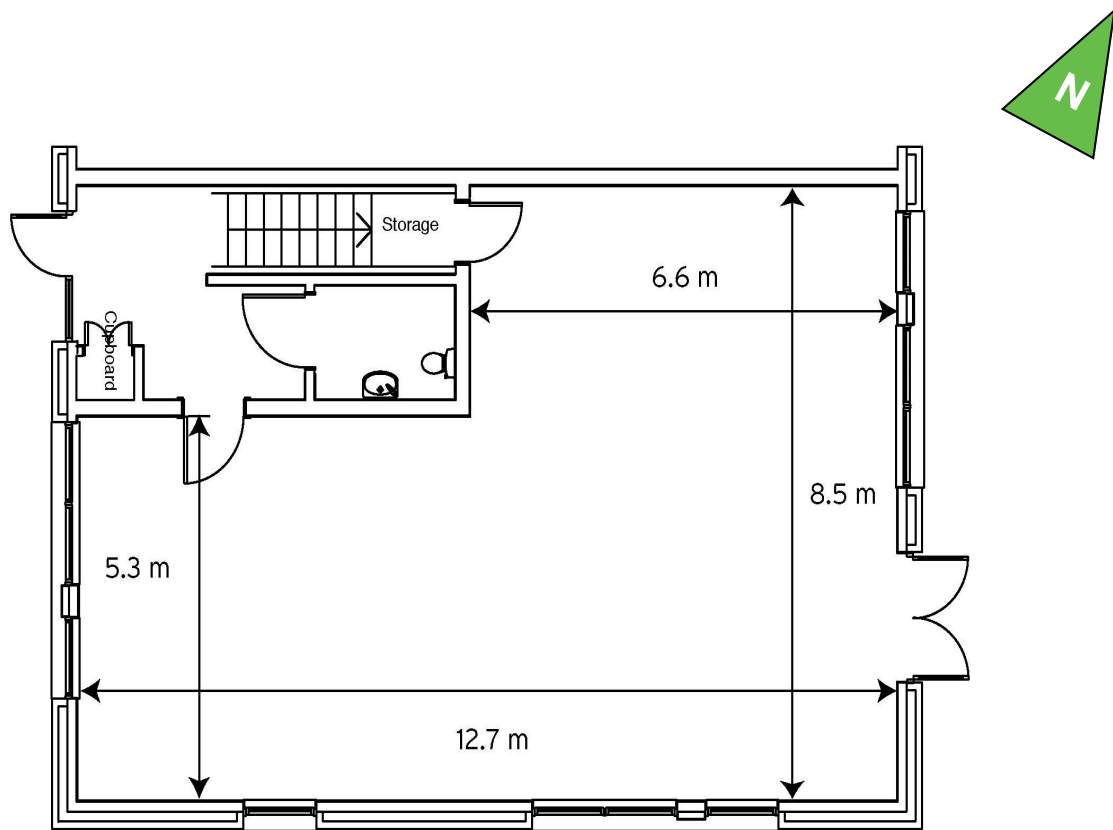

Milton Keynes Business Centre

Ground Floor—Unit 651
(90.05 sq m (969 sq ft))*

Milton Keynes Business Centre
Foxhunter Drive
Linford Wood
Milton Keynes
Buckinghamshire
MK14 6GD
01908 698700

*Approximate Measurements

Not to scale

Space for growing businesses

www.capitalspace.co.uk

Milton Keynes Business Centre

Ground Floor—Unit 651
(90.05 sq m (969 sq ft))*

Note:

Ground Floor

First Floor