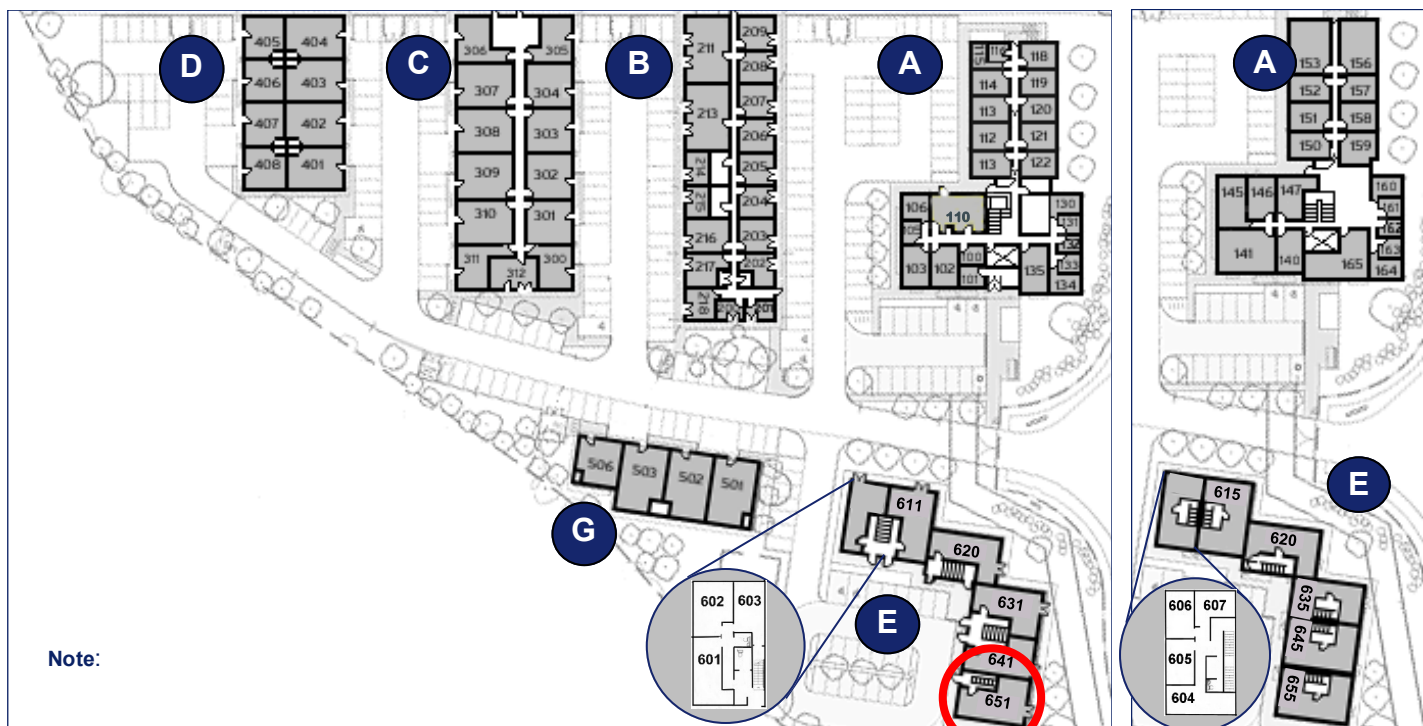

Not to scale

Space for growing businesses

www.capitalspace.co.uk

Milton Keynes Business Centre

Ground Floor—Unit 651
(90.05 sq m (969 sq ft))*

Note:

Ground Floor

First Floor