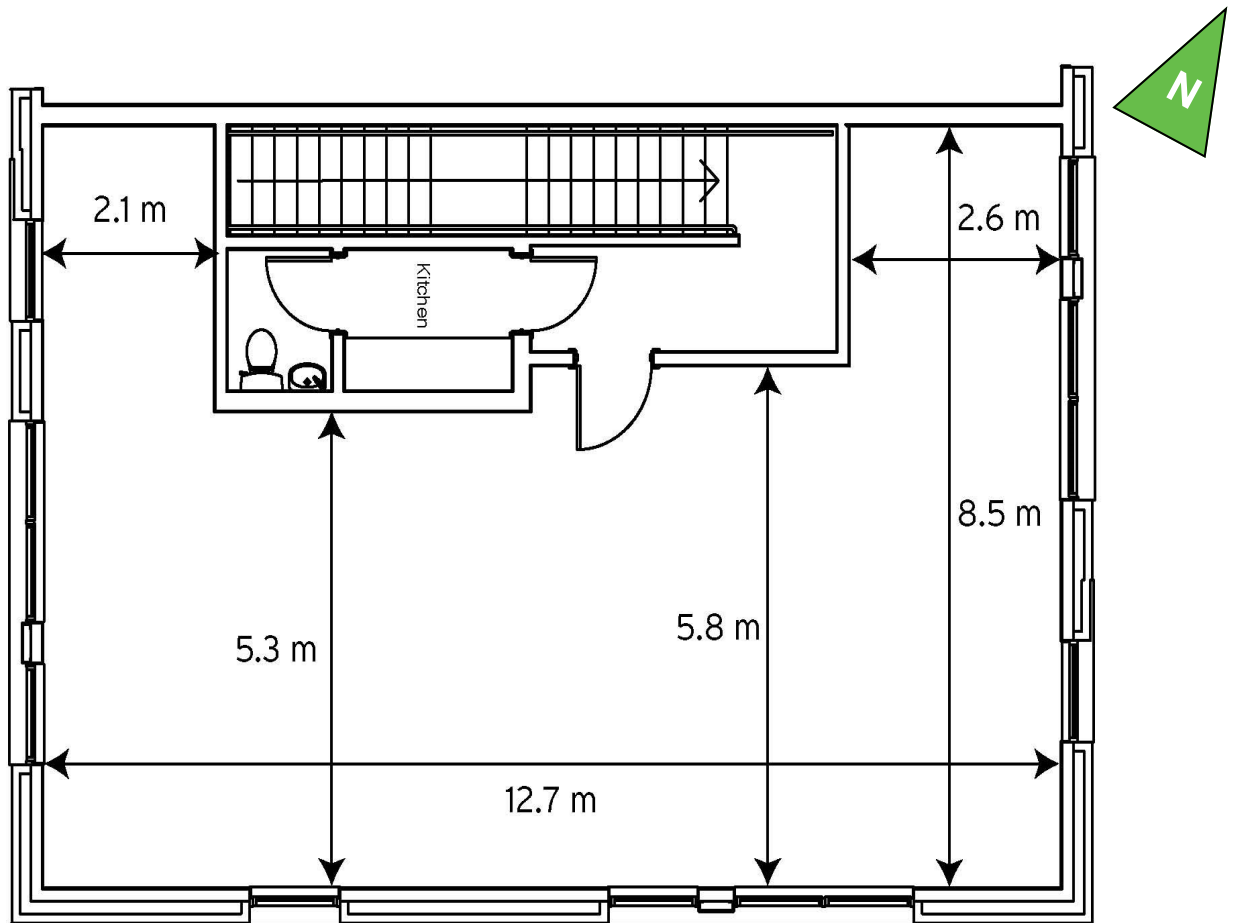

Milton Keynes Business Centre

First Floor—Unit 655
(85.4 sq m (919 sq ft))*

Milton Keynes Business Centre
Foxhunter Drive
Linford Wood
Milton Keynes
Buckinghamshire
MK14 6GD
01908 698700

*Approximate Measurements

Not to scale

Space for growing businesses

www.capitalspace.co.uk

Milton Keynes Business Centre

First Floor—Unit 655
(85.4 sq m (919 sq ft))*

Note:

Ground Floor

First Floor