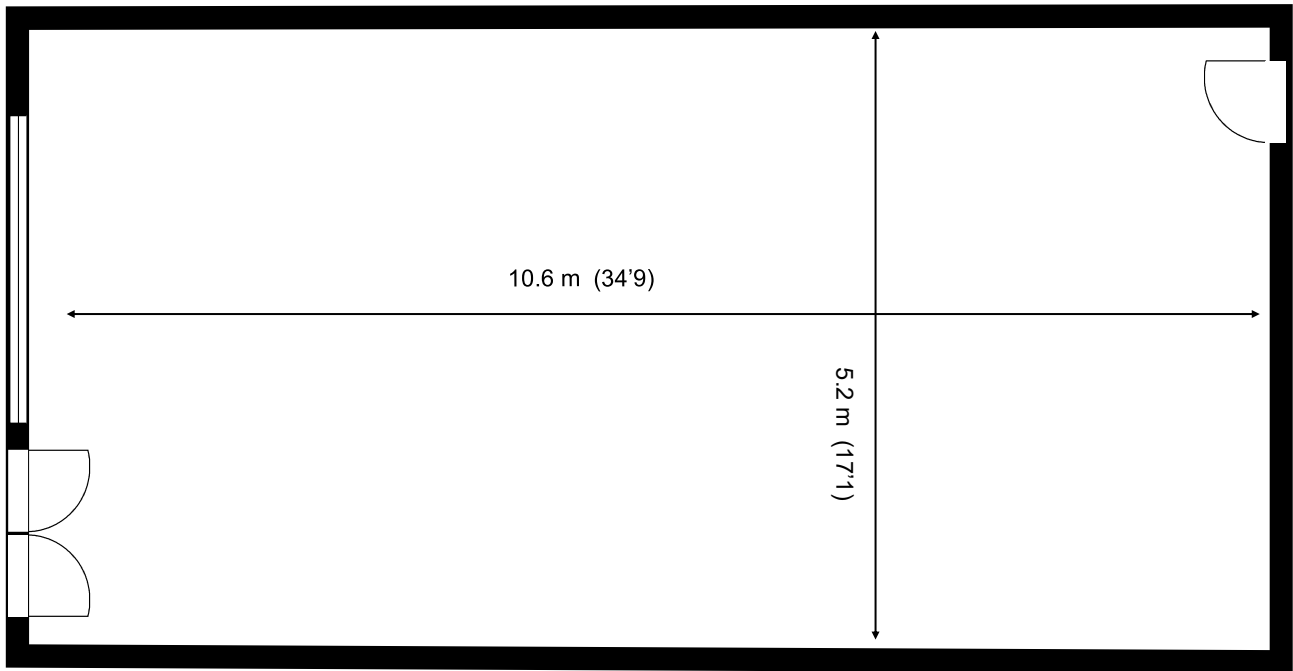

Waterhouse Business Centre

Unit 11

55.9 sq m (591 sq ft)*

Waterhouse Business Centre
Cromar Way
Chelmsford
Essex CM1 2QE

*Approximate Measurements
Not to scale

Waterhouse Business Centre

Unit 11

55.9 sq m (591 sq ft)*

*Approximate Measurements

Not to scale