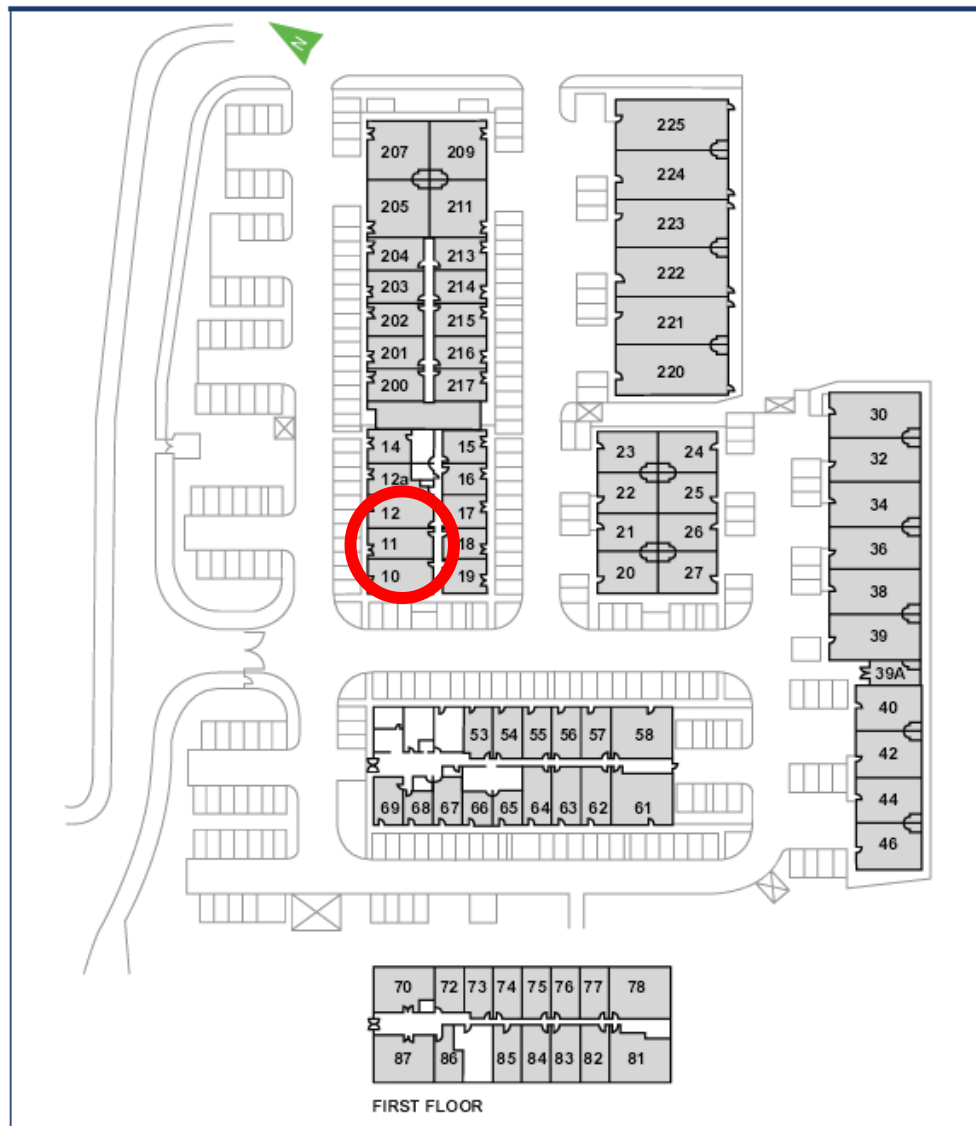

Waterhouse Business Centre

Unit 11

55.9 sq m (591 sq ft)*

Waterhouse Business Centre
Cromar Way
Chelmsford
Essex CM1 2QE

*Approximate Measurements
Not to scale

Waterhouse Business Centre

Unit 11

55.9 sq m (591 sq ft)*

*Approximate Measurements

Not to scale