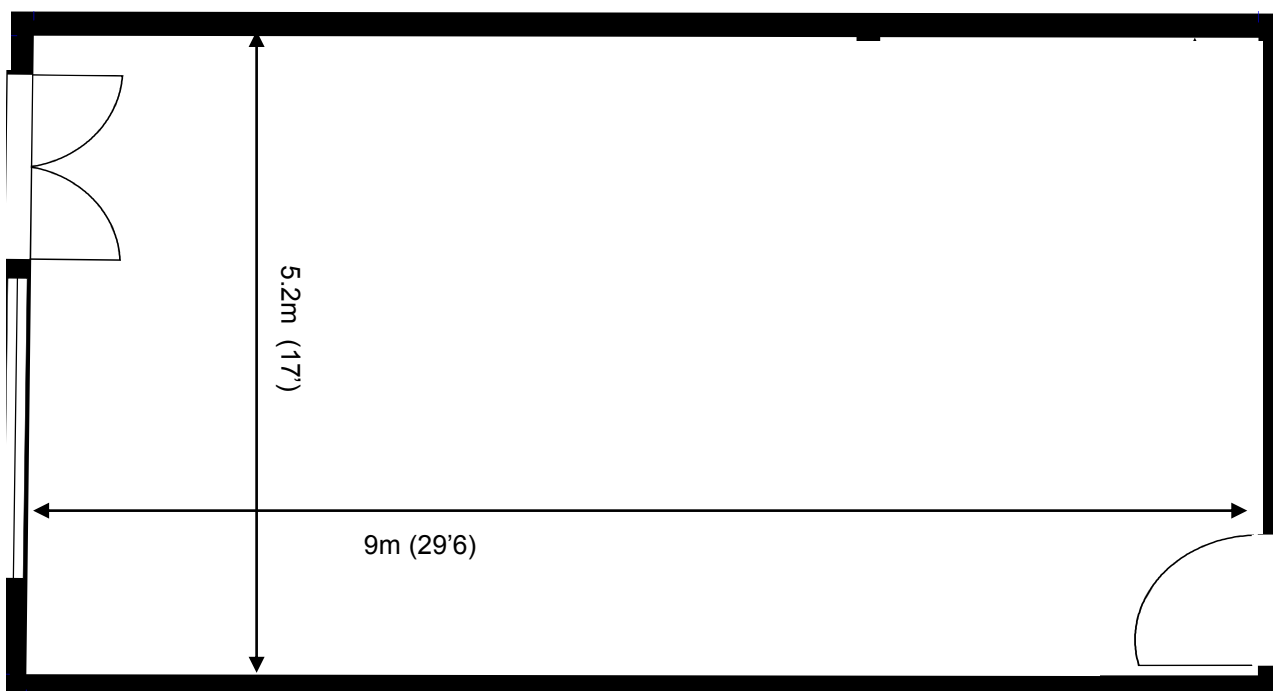

Waterhouse Business Centre

Unit 204

46.9 sq m (505 sq ft)*

Waterhouse Business Centre

Cromar Way
Chelmsford
Essex CM1 2QE
01245 392000

*Approximate Measurements

Not to scale

Space for growing businesses