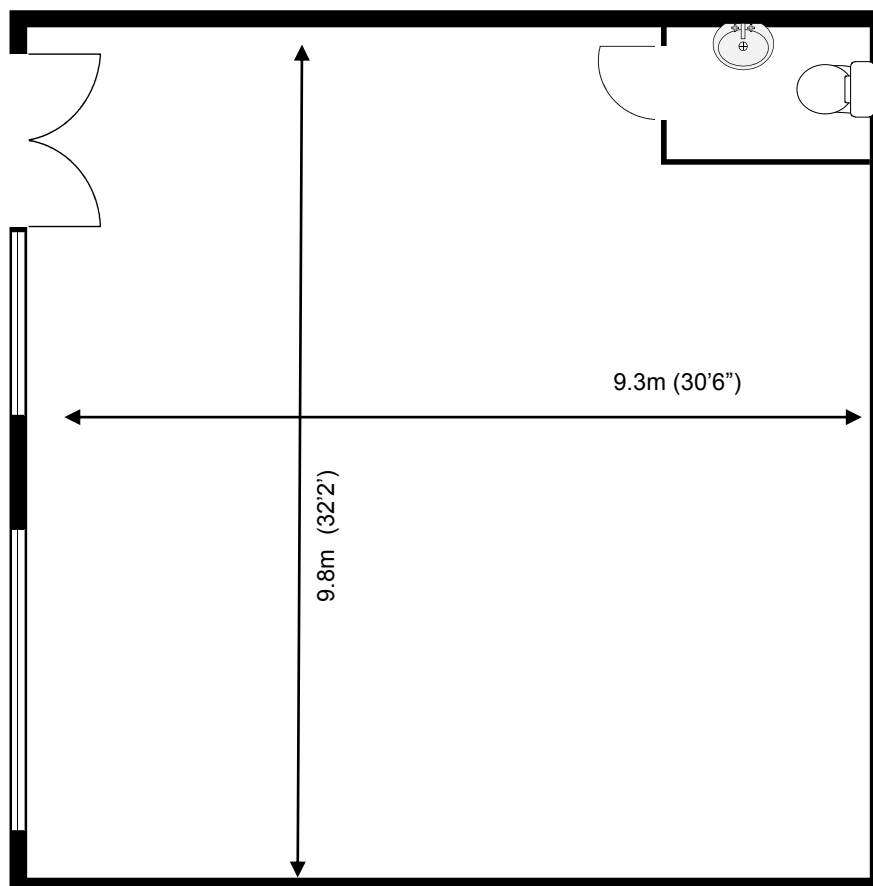

# Waterhouse Business Centre

Unit 205

91.2 sq m (982 sq ft)\*