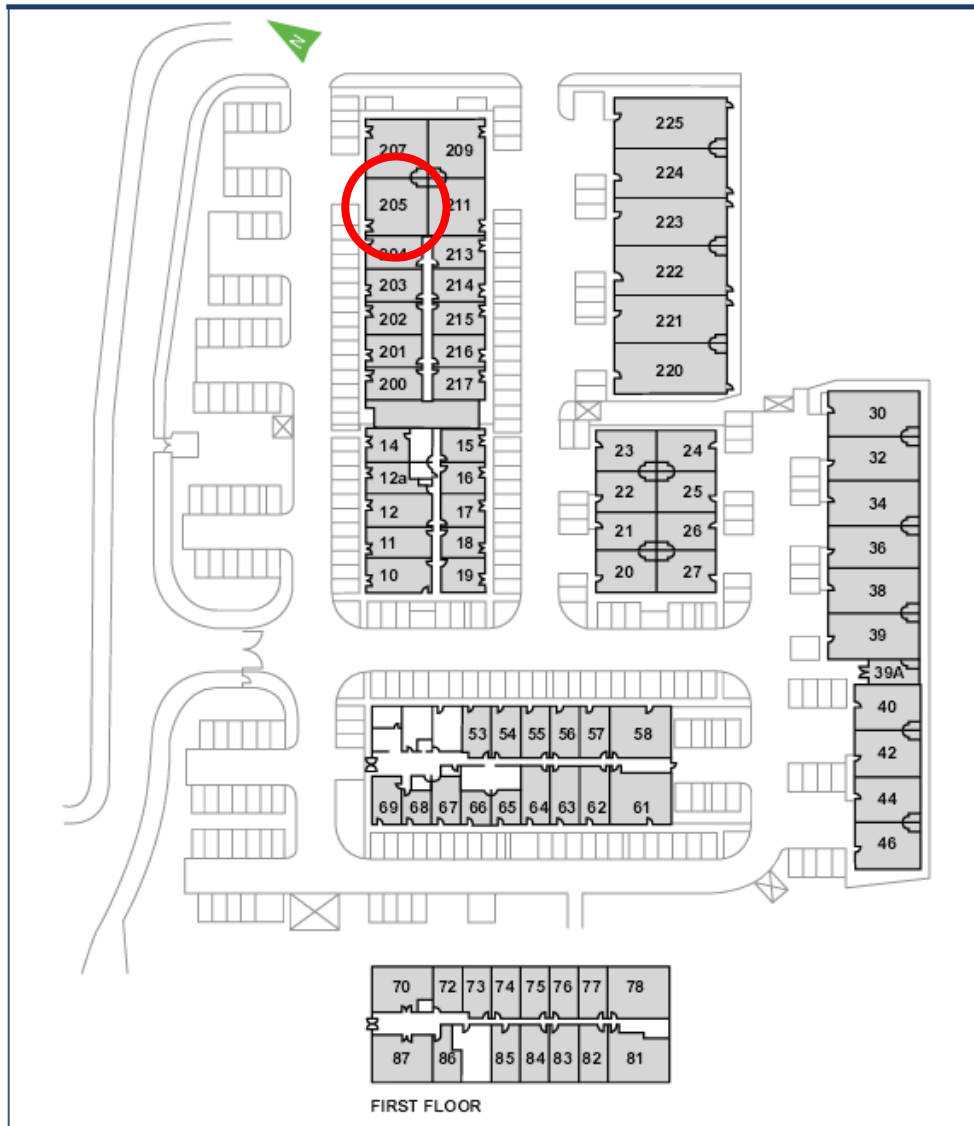

# Waterhouse Business Centre

Unit 205

91.2 sq m (982 sq ft)\*