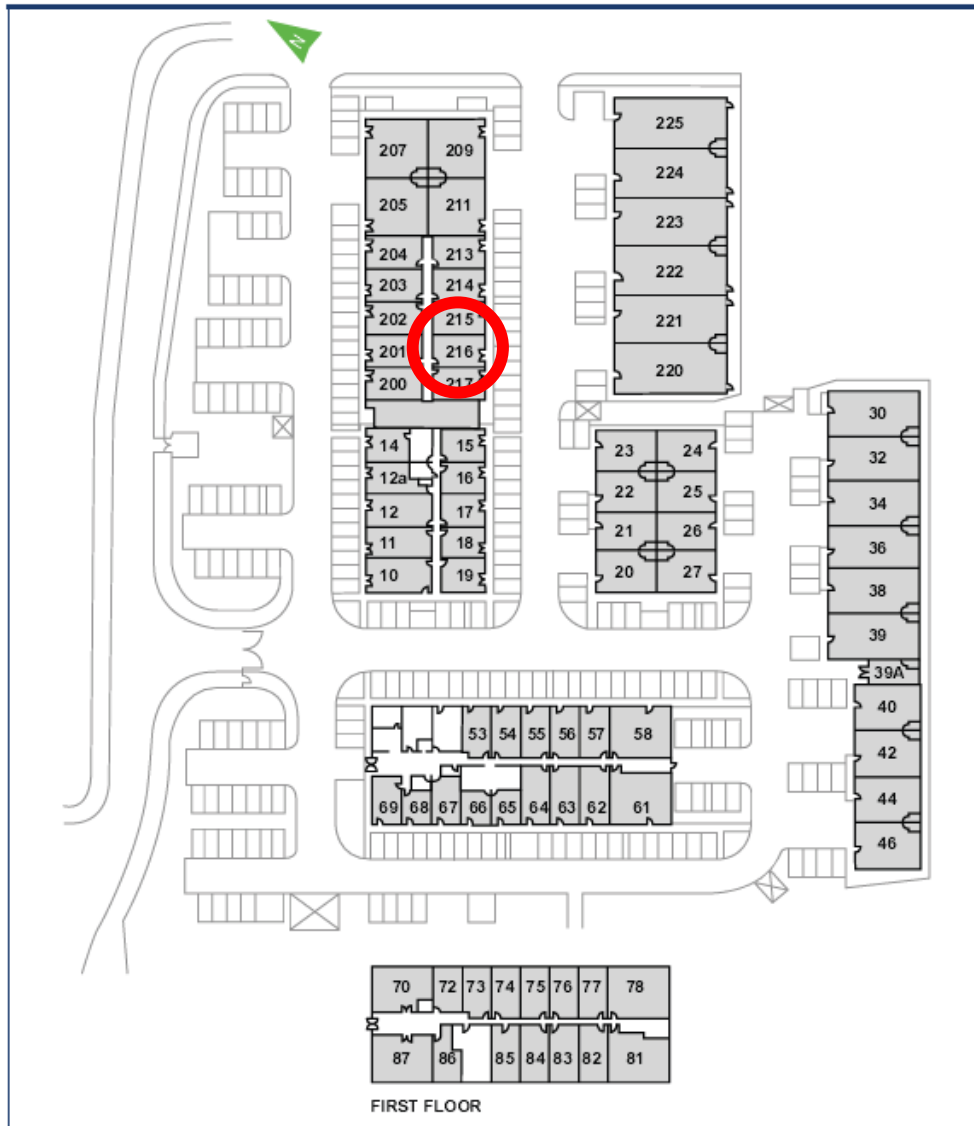

Waterhouse Business Centre

Unit 216

47 sq m (506 sq ft)*

Waterhouse Business Centre

Cromar Way
Chelmsford
Essex CM1 2QE
01245 392000

*Approximate Measurements

Not to scale

Space for growing businesses

www.capitalspace.co.uk

Waterhouse Business Centre

Unit 216

47 sq m (506 sq ft)*

Additional Information

Suspended ceiling and carpet throughout.

We are happy to provide further details and answer any questions.
Please contact our Centre Manager on 01245 392000.