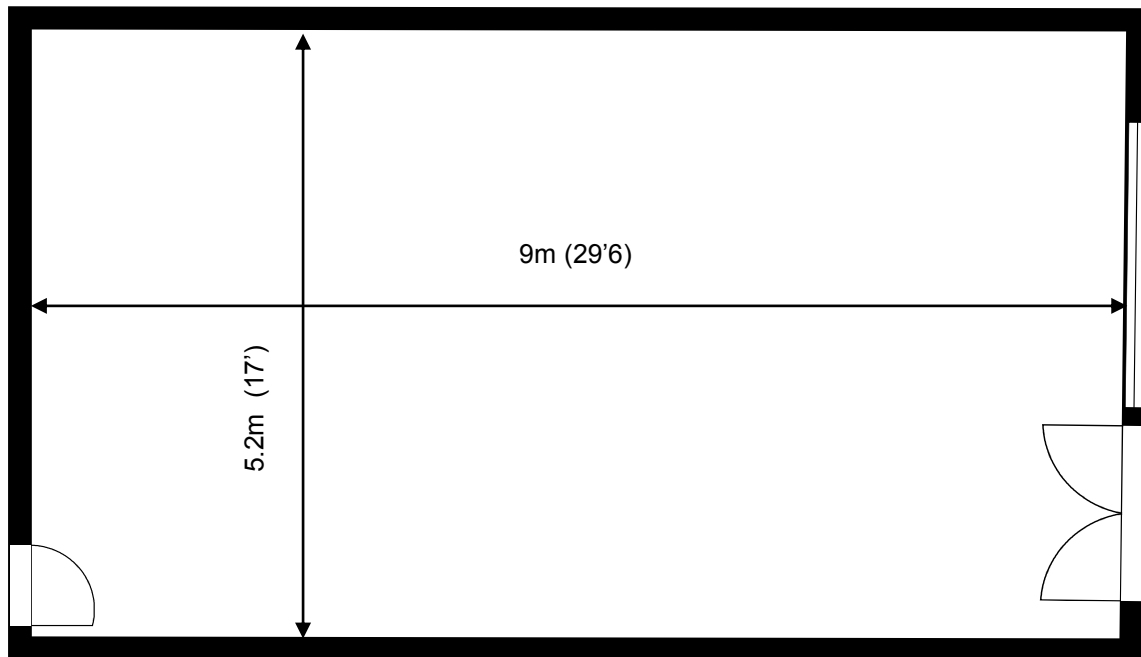

Waterhouse Business Centre

Unit 216

47 sq m (506 sq ft)*

Waterhouse Business Centre

Cromar Way
Chelmsford
Essex CM1 2QE
01245 392000

*Approximate Measurements

Not to scale

Space for growing businesses

www.capitalspace.co.uk

Waterhouse Business Centre

Unit 216

47 sq m (506 sq ft)*

Additional Information

Suspended ceiling and carpet throughout.

We are happy to provide further details and answer any questions.
Please contact our Centre Manager on 01245 392000.