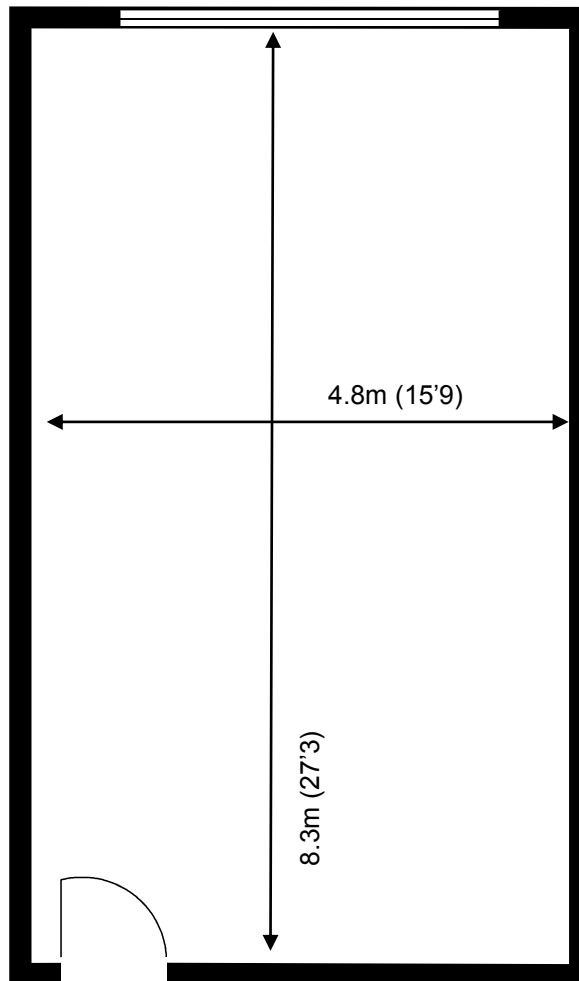

Waterhouse Business Centre

Unit 76

40.1 sq m (432 sq ft)*

Waterhouse Business Centre

Cromar Way
Chelmsford
Essex CM1 2QE
01245 392000

*Approximate Measurements

Not to scale

Space for growing businesses