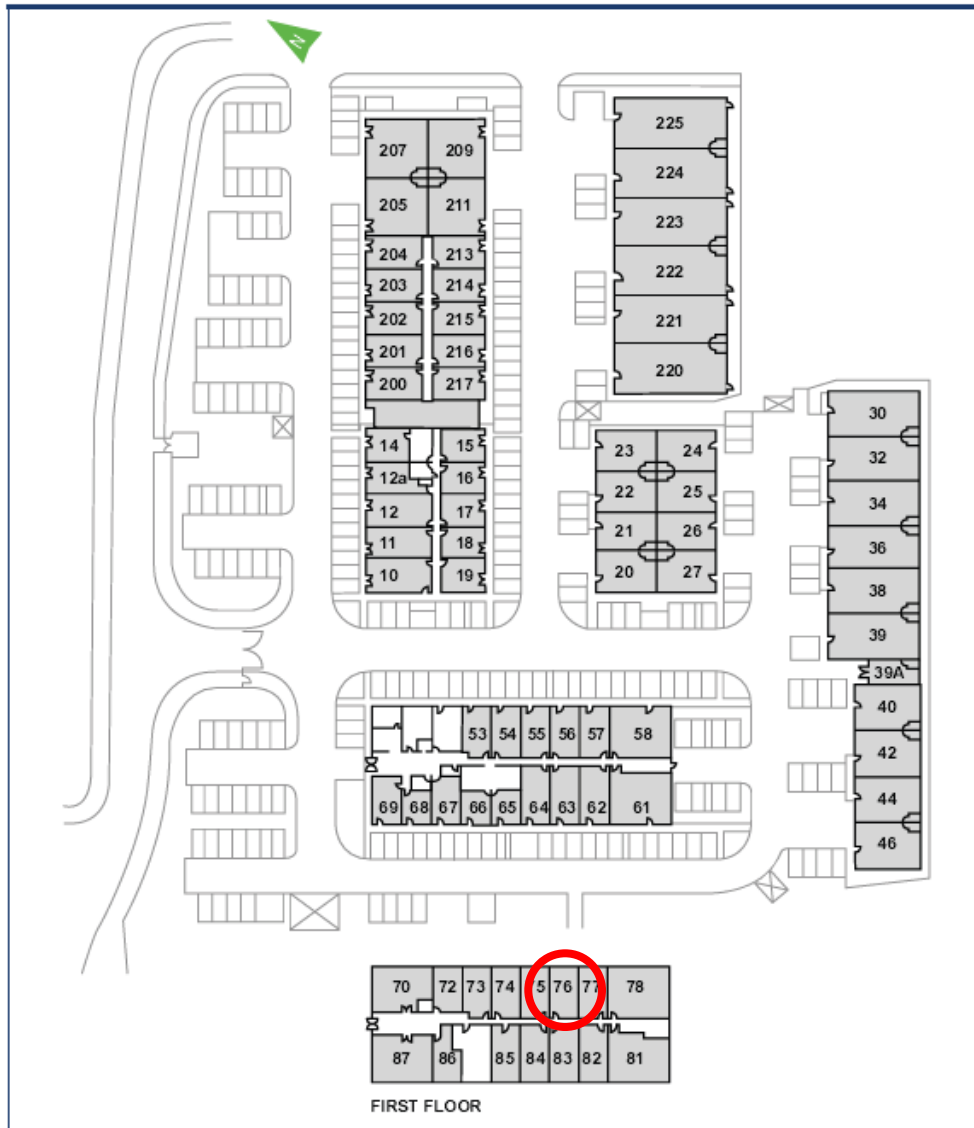

Waterhouse Business Centre

Unit 76

40.1 sq m (432 sq ft)*

Waterhouse Business Centre

Cromar Way
Chelmsford
Essex CM1 2QE
01245 392000

*Approximate Measurements

Not to scale

Space for growing businesses

www.capitalspace.co.uk

Waterhouse Business Centre

Unit 76

40.1 sq m (432 sq ft)*

Additional Information

We are happy to provide further details and answer any questions. Please contact our Centre Manager on 01245 392000.