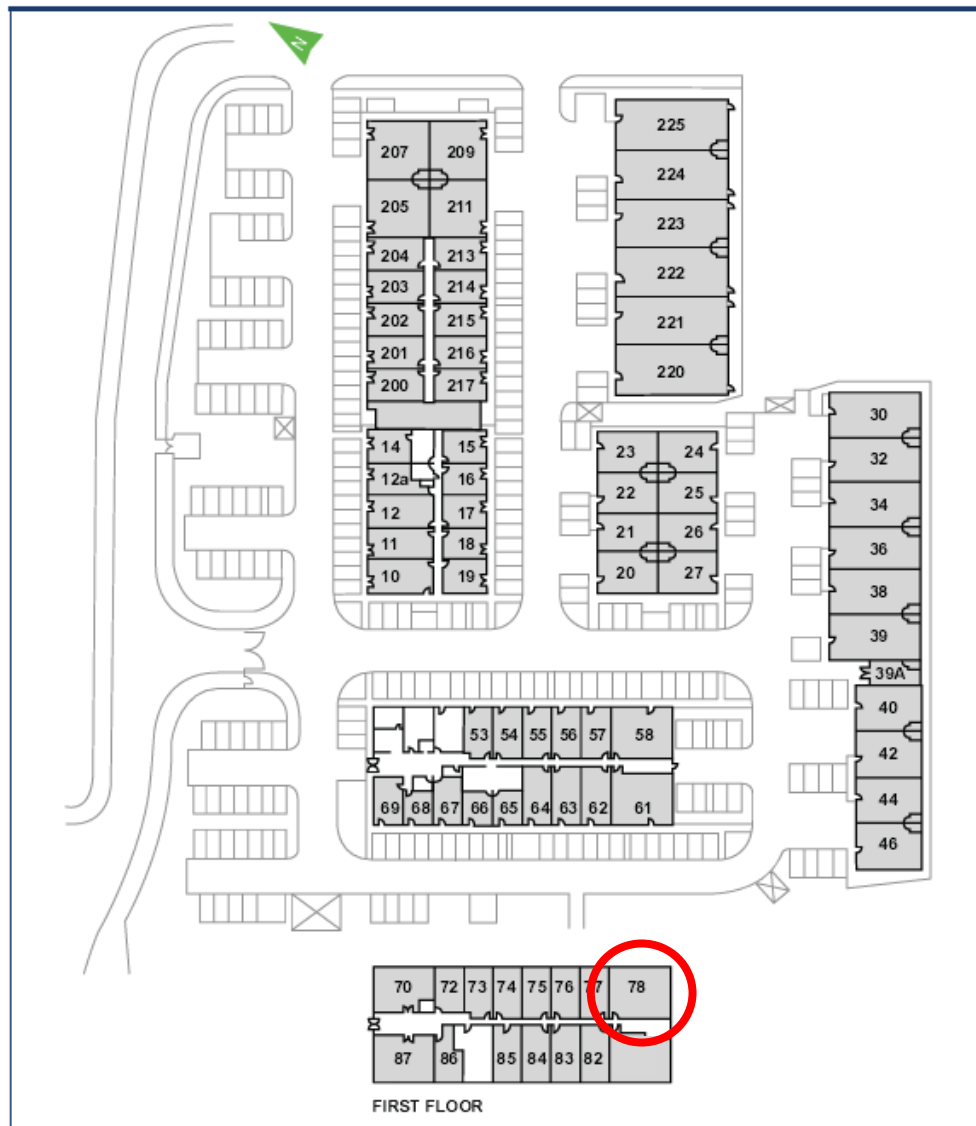

Waterhouse Business Centre

First Floor - Unit 78
82.4 sq m (887 sq ft)*

Waterhouse Business Centre
Cromar Way
Chelmsford
Essex CM1 2QE
01245 392000

*Approximate Measurements
Not to scale

Space for growing businesses

www.capitalspace.co.uk

Waterhouse Business Centre

First Floor - Unit 78
82.4 sq m (887 sq ft)*

Additional Information

We are happy to provide further details and answer any questions.
Please contact our Centre Manager on 01245 392000.