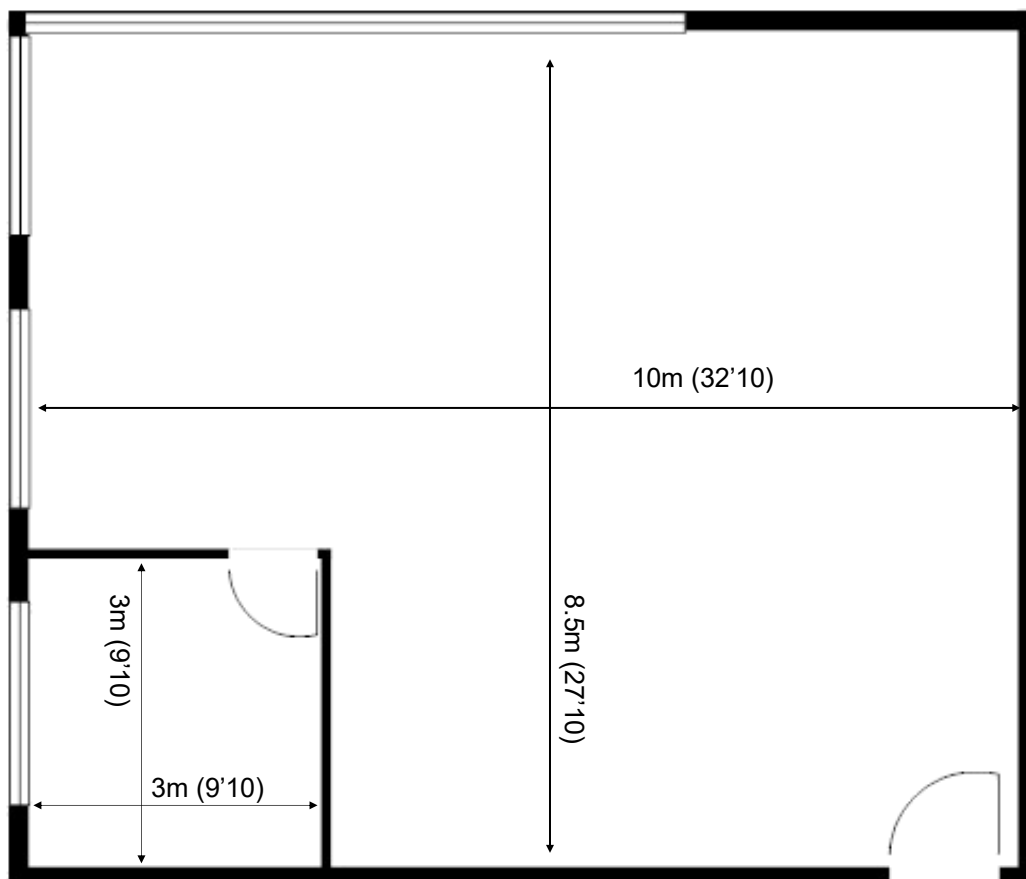

Waterhouse Business Centre

First Floor - Unit 78
82.4 sq m (887 sq ft)*

Waterhouse Business Centre
Cromar Way
Chelmsford
Essex CM1 2QE
01245 392000

*Approximate Measurements
Not to scale

Space for growing businesses

www.capitalspace.co.uk

Waterhouse Business Centre

First Floor - Unit 78
82.4 sq m (887 sq ft)*

Additional Information

We are happy to provide further details and answer any questions.
Please contact our Centre Manager on 01245 392000.