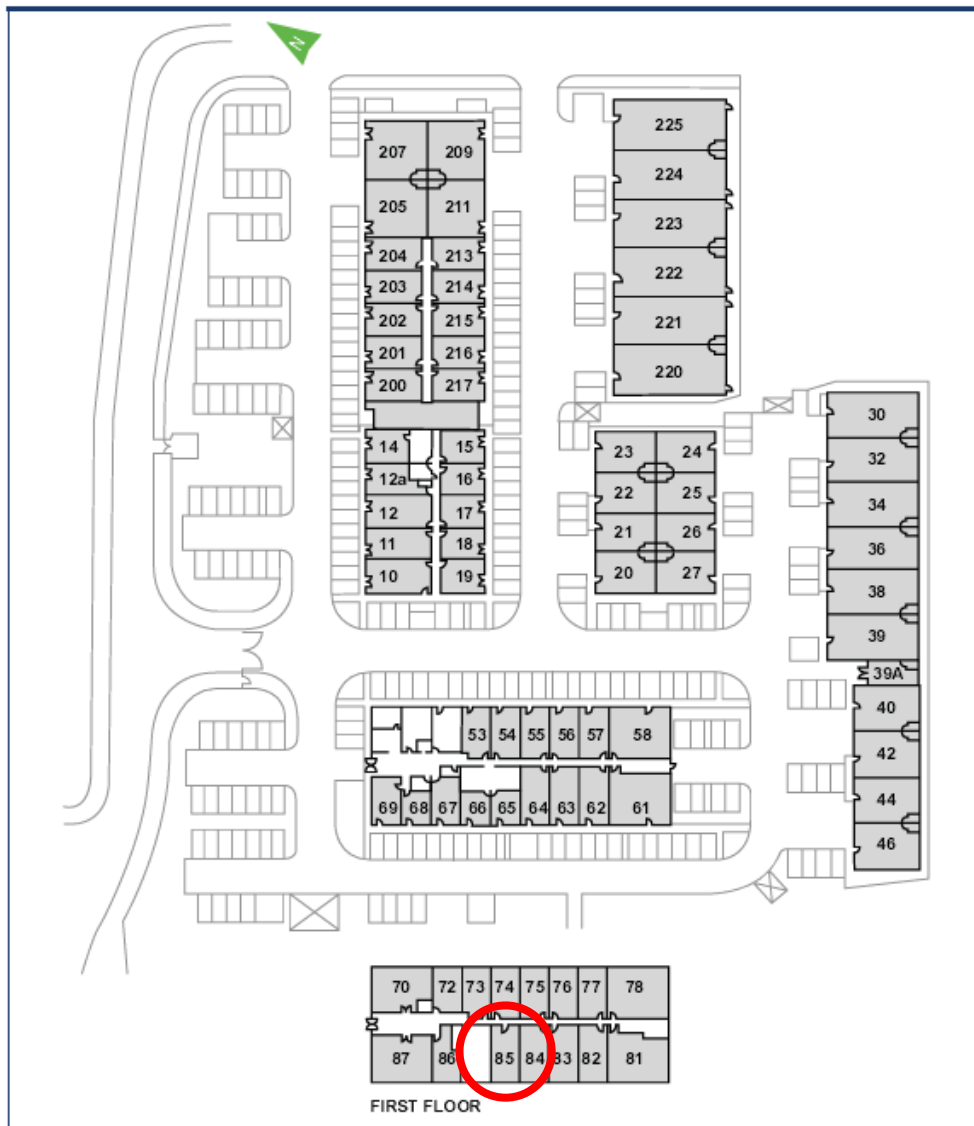

# Waterhouse Business Centre

First Floor - Unit 85  
40.1 sq m (432 sq ft)\*

**Waterhouse Business Centre**  
Cromar Way  
Chelmsford  
Essex CM1 2QE  
01245 392000

\*Approximate Measurements  
Not to scale

# Waterhouse Business Centre

**First Floor - Unit 85**  
40.1 sq m (432 sq ft)\*