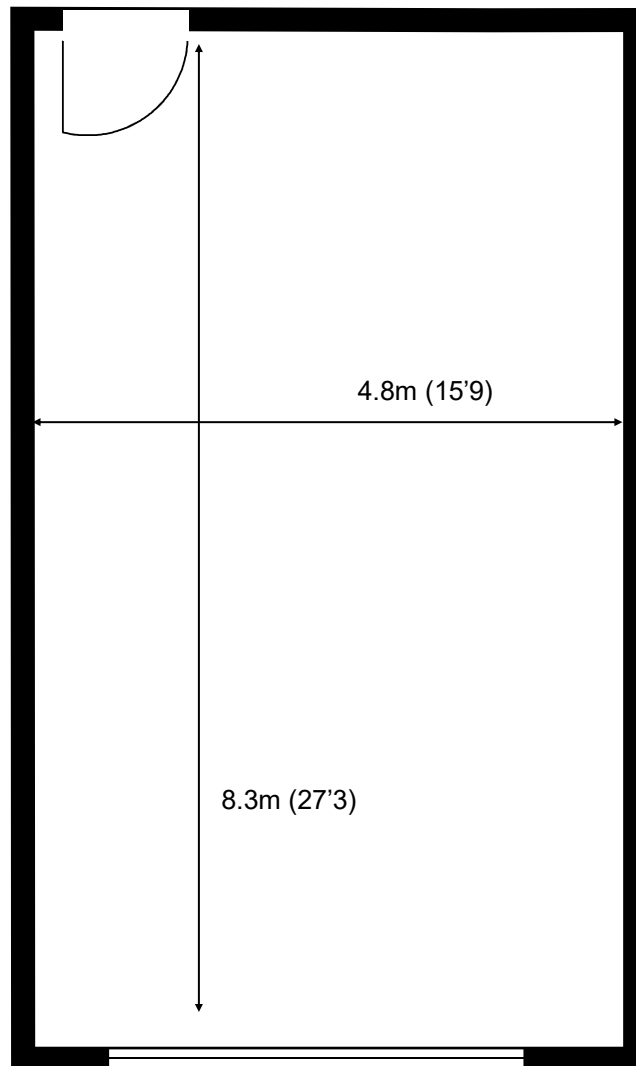

# Waterhouse Business Centre

First Floor - Unit 85  
40.1 sq m (432 sq ft)\*

**Waterhouse Business Centre**  
Cromar Way  
Chelmsford  
Essex CM1 2QE  
01245 392000

\*Approximate Measurements  
Not to scale

# Waterhouse Business Centre

**First Floor - Unit 85**  
40.1 sq m (432 sq ft)\*

\*Approximate Measurements  
Not to scale